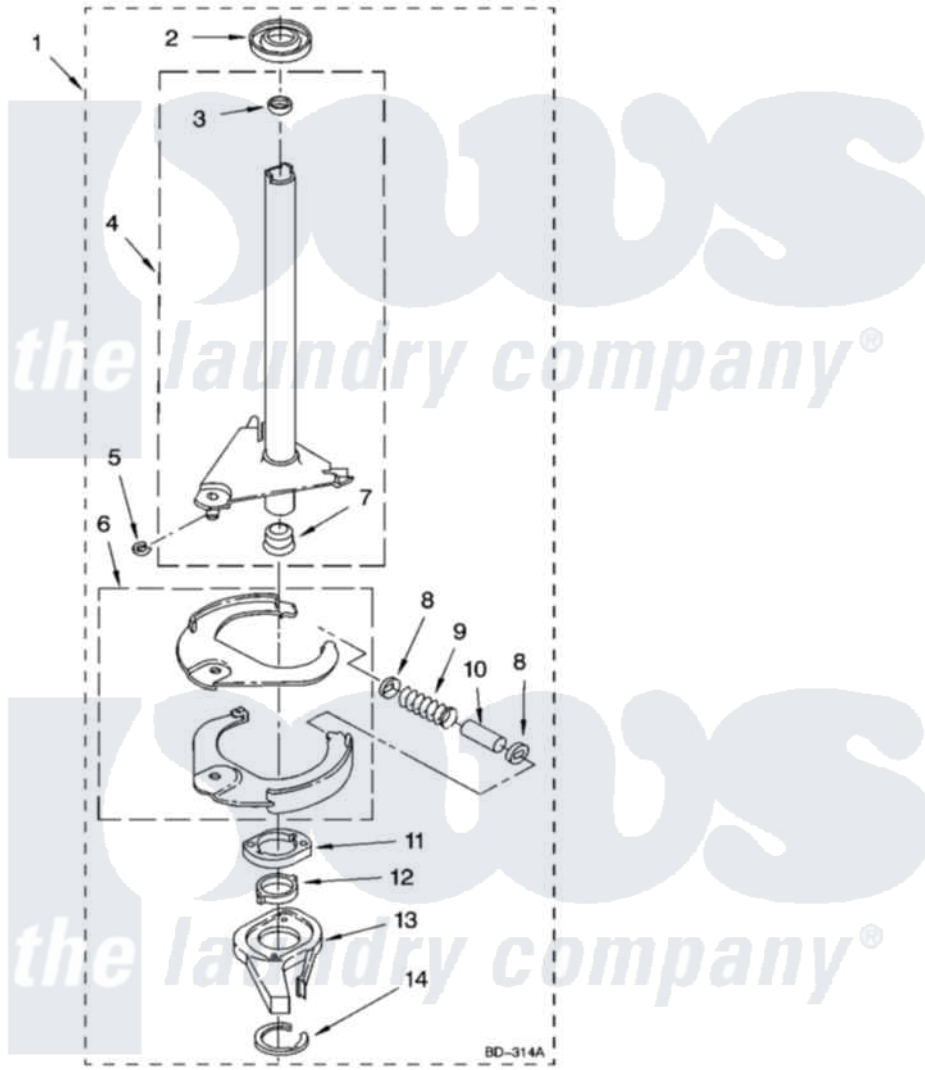

Whirlpool 3XWTW5105SQ0 07 - BRAKE AND DRIVE TUBE PARTS

BRAKE AND DRIVE TUBE PARTS

For Model: 3XWTW5105SQ0
(White)

W10112704

11

Whirlpool Residential Whirlpool 3XWTW5105SQ0 Washer Parts Parts Diagram 07 - BRAKE AND DRIVE TUBE PARTS
Click on the part number to view part

Item	Original Part Number	Replaced By	Status	Part Description
1	388951	285792		Basketdrive
2	62658			Ring, Thrust
3	356427			Seal, Spin Pinion
4	64027	64208		Tube-Spin
5	64035	W10083190		Ring, Retaining
6	64232	285438		Shoe-Brake
7	62703	8546462		"T" Bearing, Spin Tube
8	3353956	285658		Sleeve
9	62647		Not Available	Spring, Brake
10	3355360	285658		Sleeve
11	661516	8546461		Cam, Brake Release
12	63022			Sleeve, Cam
13	64194	285790		Lining
14	90368	W10083200		Ring, Retaining
	BLANK		Not Available	Following Parts Not Illustrated
"	285208			Lubricant