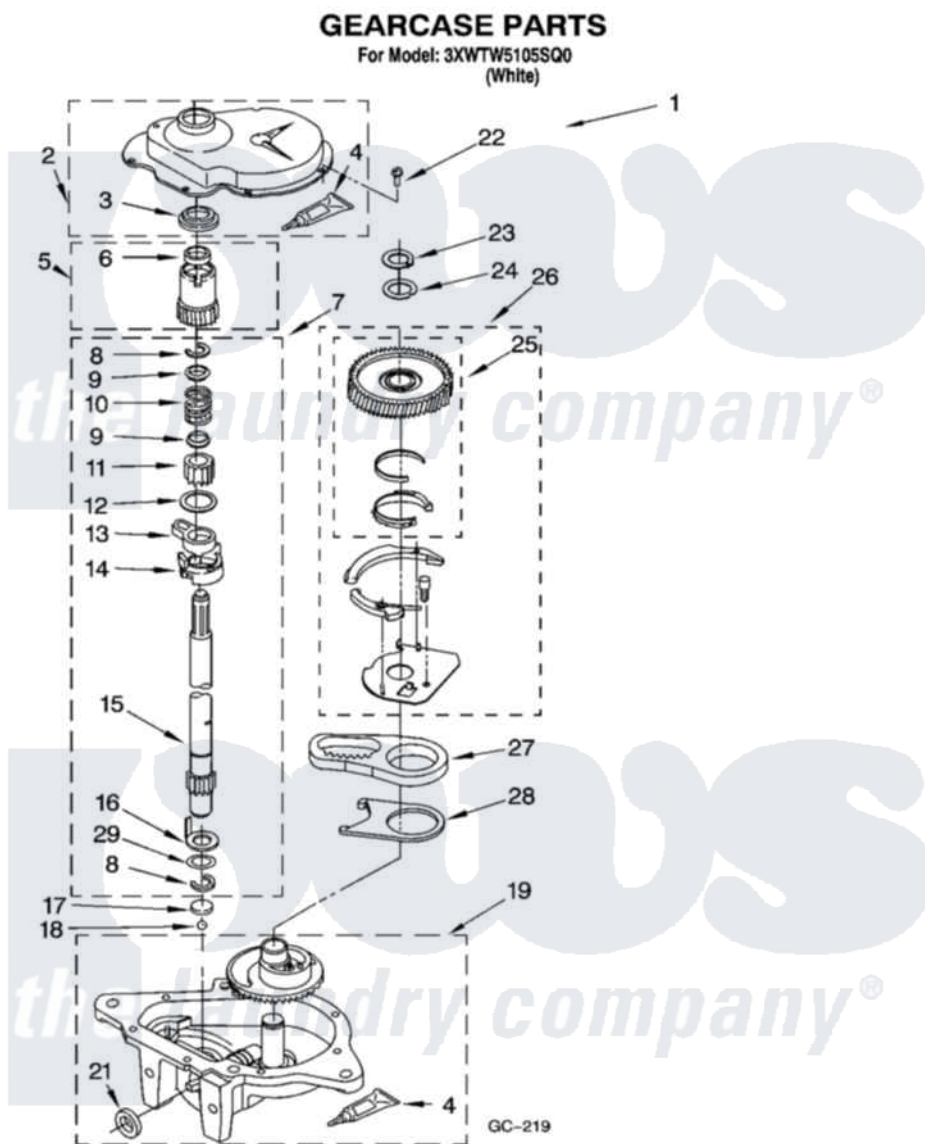

**Whirlpool 3XWTW5105SQ0 08 - GEARCASE PARTS, OPTIONAL PARTS
(NOT INCLUDED)**

12

W10112704

Whirlpool [Residential Whirlpool 3XWTW5105SQ0 Washer Parts](#) Parts Diagram 08 - GEARCASE PARTS, OPTIONAL PARTS (NOT INCLUDED)

[Click on the part number to view part](#)

Item	Original Part Number	Replaced By	Status	Part Description
1	3949118	3363395		Gearcase
2	285202			Cover, Gearcase
3	3349985			Seal, Gearcase Cover
4	285195			Sealer Sealer, Gasket
5	63320	285362		Gear and Pinion
6	356427			Seal, Spin Pinion
7	389387			Shaft, Agitator
8	90369		Not Available	Ring, Retaining (2)
9	62677			Retainer, Spring
10	62676			Spring, Agitator
11	63273	285509		Shaft, Agitator
12	62619			Washer, Agitator Gear
13	62580	285206		Cam-Agitator
14	62581	285206		Cam-Agitator
15	285509			Shaft, Agitator

16	62618		Washer, Cam Thrust
17	16018	285205	Bearing
18	85529	285205	Bearing
19	3366851	3363395	Gearcase
21	285352		Seal Kit, Thrust Plug
22	3351614		Screw, Gearcase Cover Mounting
23	3362552	285765	Ring-Retrn
24	285735	285766	Washer Kit, Thrust
25	3348567	W10233584	Gear-Spin
26	285595		Neutral Assembly
27	3349296	8546456	Rack, Connecting
28	62621		Actuator, Shift
29	388815		Washer, Intermediate 1 3976263 Miscellaneous Parts Bag 2 3976300 Washer, Inlet Hose 3 3366913 Clamp, Hose
	72017		Paint, Touch-Up
"	350938		Paint, Pressurized Spray B
"	350930		Paint, Pressurized Spray B
"	799344		Paint, Touch-Up)
"	BLANK	Not Available	OIL
"	350572		Oil
"	BLANK	Not Available	LUBRICANT
"	285208		Lubricant
"	BLANK	Not Available	SEALER
"	285195		Sealer Sealer, Gasket
"	BLANK	Not Available	ACCESSORY PARTS
"	367031		Water System Parts
"	280129	280129A	Break-Sphn
"	280130	280130A	Adapter
"	280131	40922	Hose