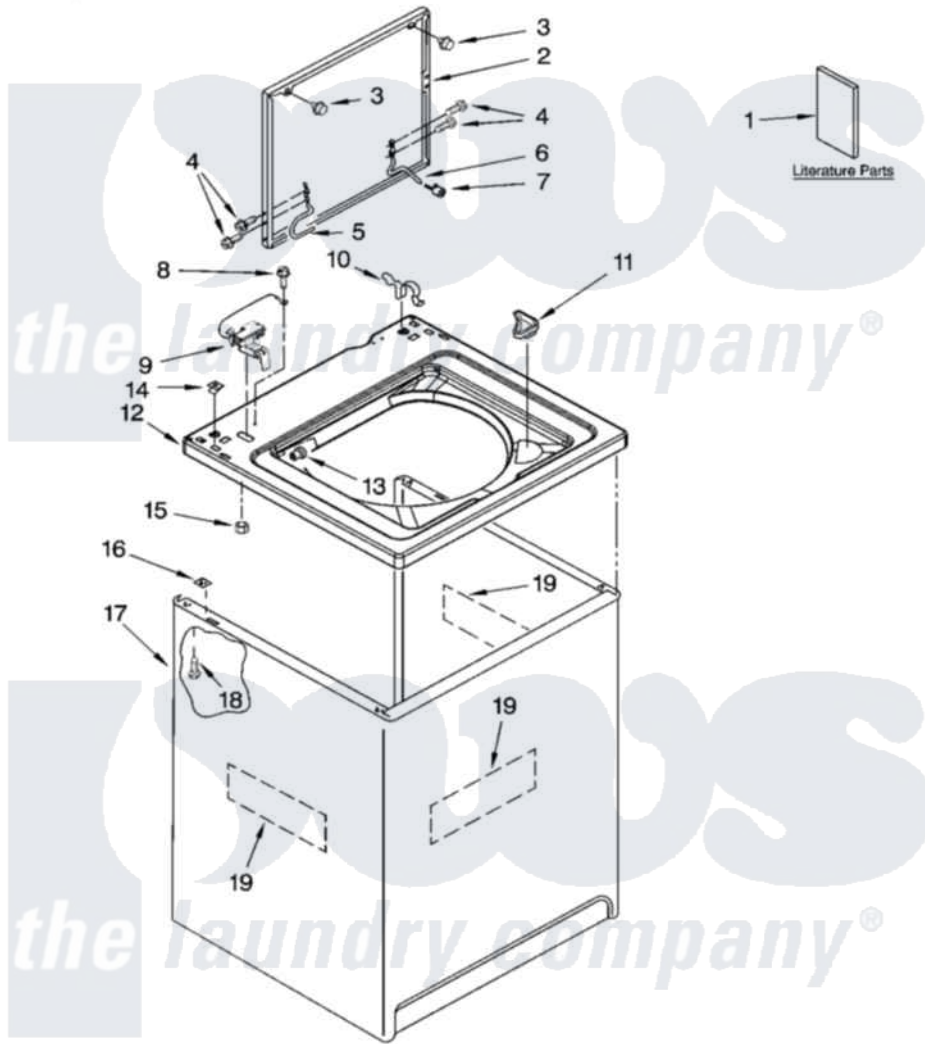

# Whirlpool 3XWTW5905SW0 01 - TOP AND CABINET PARTS

## TOP AND CABINET PARTS

For Model: 3XWTW5905SW0  
(White/Grey)

AUTOMATIC  
WASHER

12-07 Litho in U.S.A. (drd)

1

Part No. W10114594 Rev. B

Whirlpool Residential Whirlpool 3XWTW5905SW0 Washer Parts Parts Diagram 01 - TOP AND CABINET PARTS

[Click on the part number to view part](#)

Item	Original Part Number	Replaced By	Status	Part Description
1	W10131576		Not Available	Installation Instructions
"	W10131571		Not Available	Use & Care Guide
"	W10110510		Not Available	Wiring Diagram
2	8541743	<a href="#">3957510</a>		Lid
3	<a href="#">9724509</a>			Bumper, Lid
4	W10119872	<a href="#">W10119828</a>		Screw, Lid Hinge Mounting
5	<a href="#">8318088</a>			Hinge, Lid
6	<a href="#">54583</a>			Hinge, Lid
7	<a href="#">19119</a>			Bumper, Lid Hinge
8	<a href="#">3351614</a>			Screw, Gearcase Cover Mounting
9	<a href="#">8318084</a>			Switch, Lid
10	<a href="#">62780</a>			Clip, Top And Cabinet And Rear Panel
11	<a href="#">3362952</a>			Dispenser, Bleach
12	<a href="#">8318064</a>			Top
13	<a href="#">21258</a>			Bearing, Lid Hinge

14	<a href="#">357213</a>		Nut, Push-In
15	8533959	<a href="#">680762</a>	Nut
16	62750		Spacer, Cabinet To Top (4)
17	<a href="#">63424</a>		Cabinet
18	<a href="#">3390631</a>		Screw, 10-16 X 3/8
19	<a href="#">3976348</a>		Absorber, Sound