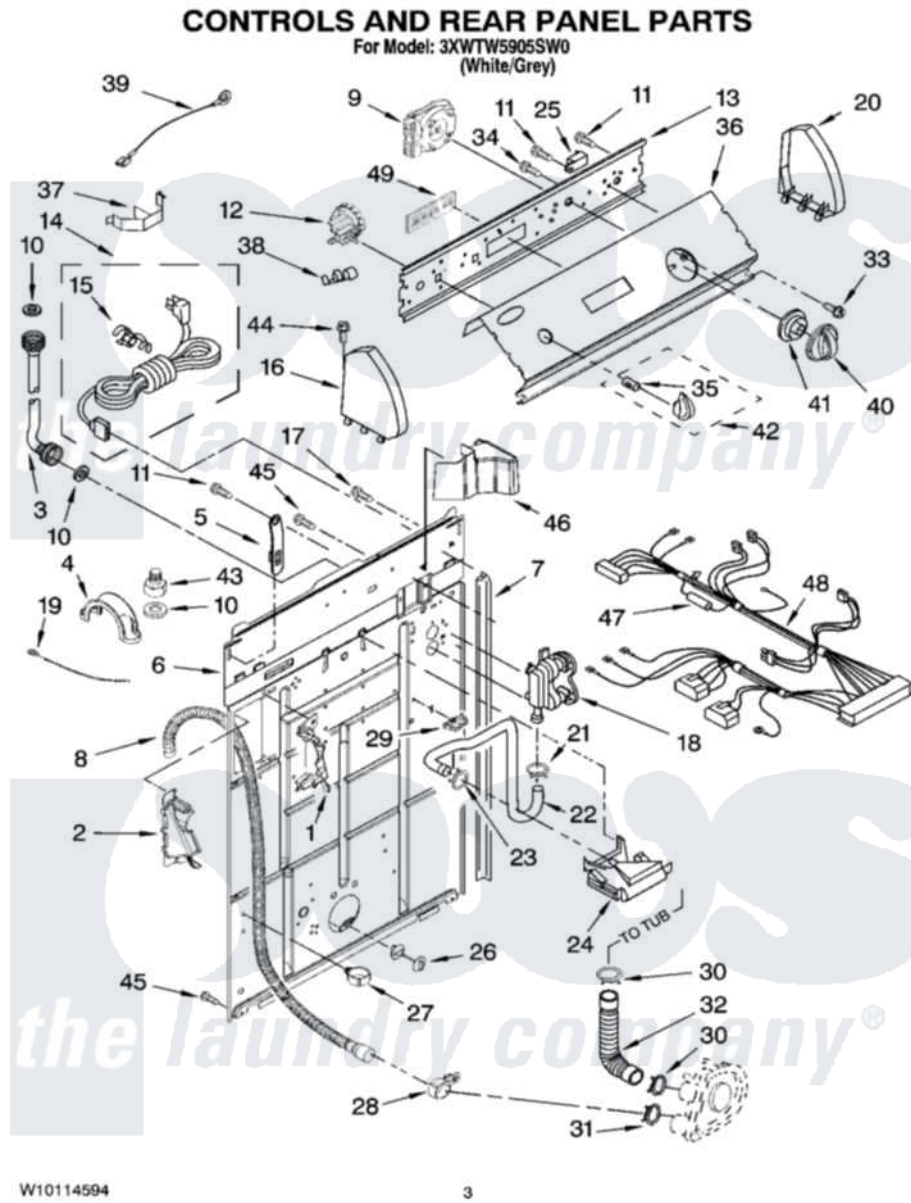

Whirlpool 3XWTW5905SW0 02 - CONTROLS AND REAR PANEL PARTS

Whirlpool [Residential Whirlpool 3XWTW5905SW0 Washer Parts](#) Parts Diagram 02 - CONTROLS AND REAR PANEL PARTS

[Click on the part number to view part](#)

Item	Original Part Number	Replaced By	Status	Part Description
1	8541669			Bucket, Drain Hose
2	8541658			Bucket, Drain Hose
3	3949382			Hose, Water Inlet
"	3949383			Hose, Water Inlet
4	8577378			U-Bend, Drain Hose
5	8568314			Strap, Console
6	8318015			Panel, Rear
7	62747			Pad, Rear Panel
8	W10127860	W10096921		Drain Hose Assembly
9	W10106010	W10222216		Timer, Control
10	3976300	16123		Washer Inlet-Hose Miscellaneous Parts Must be Ordered Separately.
11	90767			Screw, 8A X 3/8 HeX Washer Head Tapping
12	8577842	W10339250		Switch-WL
13	3950194			Bracket, Control

14	W10111545		Cord, Power
15	8559337	285777	Relief-Str
16	8271369	279962	Endcap
17	3351614		Screw, Gearcase Cover Mounting
18	3360397		Valve, Water Mixing
19	3347868	W10339879	Tie, Cable
20	8271363	279962	Endcap
21	301958	596669	Clamp, Manifold
22	8541607	3357328	Hose, Vacuum Break
23	370450	596669	Clamp, Manifold
24	387606	3360977	Break-Vac
25	3952439		Buzzer, Mini
26	8519200		Support, Rear Panel
27	8541667		Clamp, Hose
28	8541668		Clamp, Hose
29	3352944		Clip, Harness
30	3363366	616099	Clamp
31	8317496	285655	Clamp, Hose
32	3951449	285871	Hose
33	3400818		Screw, Timer Mounting
34	3400073		Screw, Ground
35	8536939		Clip, Knob
36	W10095570		Panel, Console
37	8055003		Clip, Harness And Pressure Switch
38	357572	W10113937	Clip, Grounding
39	3398893	3395559	Wire
40	W10034730		Knob, Timer
41	8566018		Dial,
42	W10034380		Knob, Control
43	3357397		Adapter, Water Inlet Hose
44	388326		Screw, 8-18 X 1.25
45	62863	3390631	Screw, 10-16 X 3/8
46	8314879		Shield, Inlet Valve
47	3951198		Fuse
48	W10111598		Harness, Wiring
49	W10096869		Switch, Clean Touch