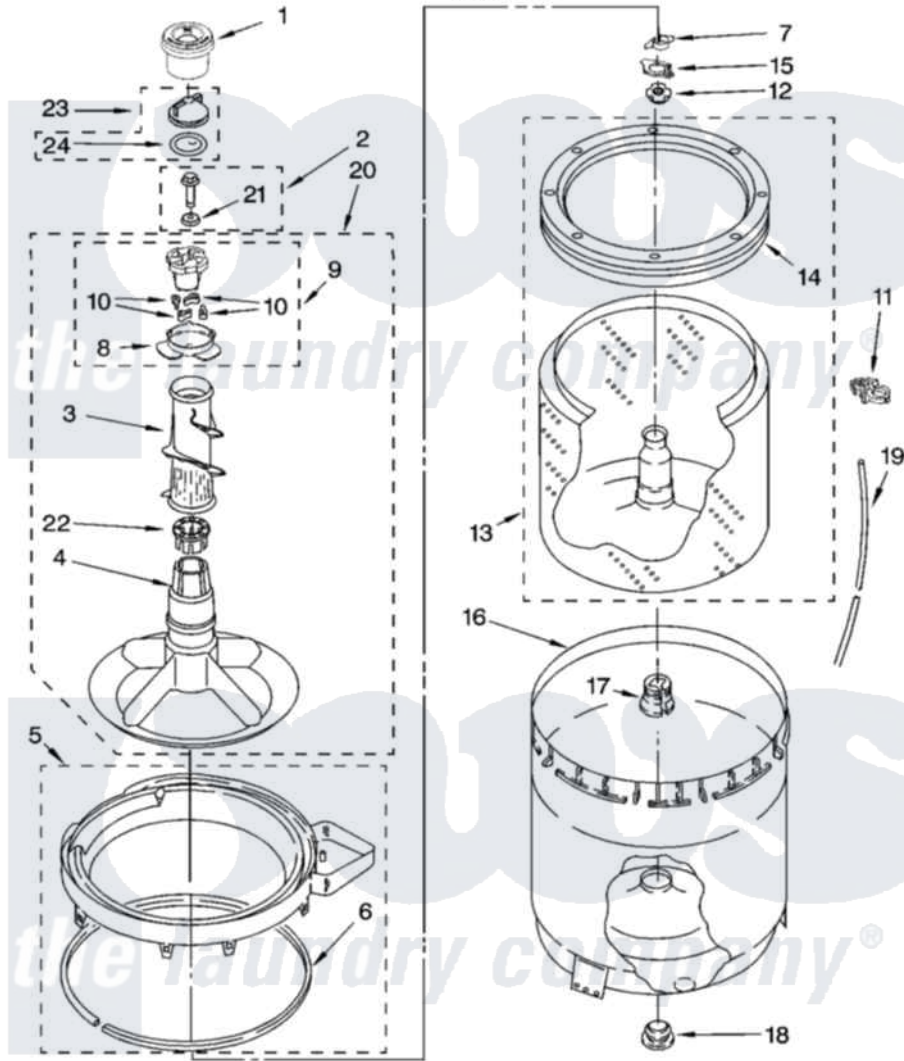

Whirlpool 3XWTW5905SW0 03 - AGITATOR, BASKET AND TUB PARTS

AGITATOR, BASKET AND TUB PARTS

For Model: 3XWTW5905SW0
(White/Grey)

W10114594

5

Whirlpool [Residential Whirlpool 3XWTW5905SW0 Washer Parts](#) Parts Diagram 03 - AGITATOR, BASKET AND TUB PARTS

Click on the part number to view part

Item	Original Part Number	Replaced By	Status	Part Description
1	8575076	8575076A		Dispenser
2	358237			Screw And Washer
3	3363003			Mover, Clothes
4	3951632			Agitator
5	8528150	W10445870		Ring-Tub
6	3976308			Gasket, Tub Ring
7	3354845			Clip, Agitator
8	3952374			Bearing, Driven Cam
9	3951682	285809		Cam-Agitator
10	3366877	80040		Dog-Agitator
11	2219077			Clip, Pressure Switch Hose
12	21366			Nut, Spanner
13	8526016	W10389328		Clothes Container, Assembly
14	8519788	387240		Ring, Balance
15	8543666			Washer, Agitator
16	63849			Strain Relief, Power Cord

17	389140		Tub Block, Basket Drive
18	383727		Gasket, Centerpodt
19	3347780	353244	Hose, Pressure Switch
20	3951744		Agitator Assembly
21	3949550		Washer
22	3951608		Spacer, Thrust
23	3354733	W10074580	Cap, Barrier
24	W10072840		Fabric Softener