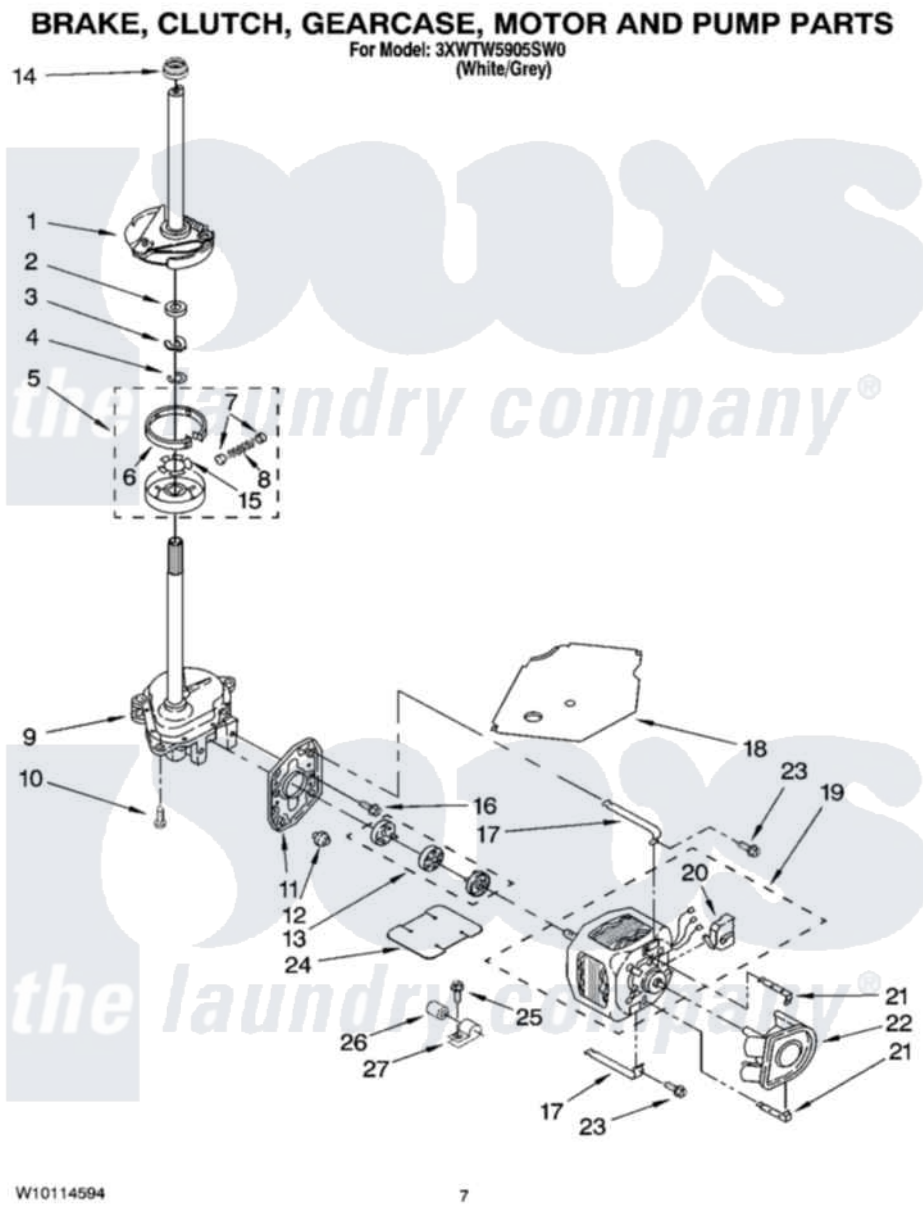

Whirlpool 3XWTW5905SW0 04 - BRAKE, CLUTCH, GEARCASE, MOTOR AND PUMP PARTS

Whirlpool [Residential Whirlpool 3XWTW5905SW0 Washer Parts](#) Parts Diagram 04 - BRAKE, CLUTCH, GEARCASE, MOTOR AND PUMP PARTS
 Click on the part number to view part

| Item | Original Part Number | Replaced By | Status | Part Description |
|------|-------------------------|---------------------------|--------|--------------------------------|
| 1 | 388952 | 285792 | | Basketdrive |
| 2 | 63292 | | | Washer, Spin Tube Thrust |
| 3 | 62697 | W10080230 | | Ring, Spin Tube Support |
| 4 | 63283 | 285353 | | Ring |
| 5 | 3951311 | 285785 | | Clutch |
| 6 | 3951308 | 285790 | | Lining |
| 7 | 62646 | | | Cap, Clutch Spring |
| 8 | 3946792 | | | Spring And Damper Assembly |
| 9 | 3949118 | 3363395 | | Gearcase |
| 10 | 3357334 | 3400516 | | Screw Anti-Rattle |
| 11 | 62611 | | | Plate, Motor Mount To Gearcase |
| 12 | 62691 | | | Grommet, Motor |
| 13 | 3364003 | 285753A | | Coupling |
| 14 | 8577374 | | | Seal, Centerpost |

| | | | |
|----|---------------------------|-------------------------|--------------------------|
| 15 | 3355454 | | Clip, Main Drive |
| 16 | 3400516 | | Screw Anti-Rattle |
| 17 | W10086010 | | Retainer, Motor |
| 18 | 3362089 | | Shield, Tub To Motor |
| 19 | 3950297 | | Motor, Main Drive |
| 20 | 8529896 | | Switch, Main Drive Motor |
| 21 | 8546127 | | Retainer, Pump |
| 22 | 3363394 | | Pump |
| 23 | 3387485 | 273556 | Screw, 10-16 X 5/8 |
| 24 | 8316060 | | Shield, Tub To Motor |
| 25 | 62863 | 3390631 | Screw, 10-16 X 3/8 |
| 26 | 8572719 | 482156 | Capacitor |
| 27 | 3949496 | | Clamp, Capacitor |