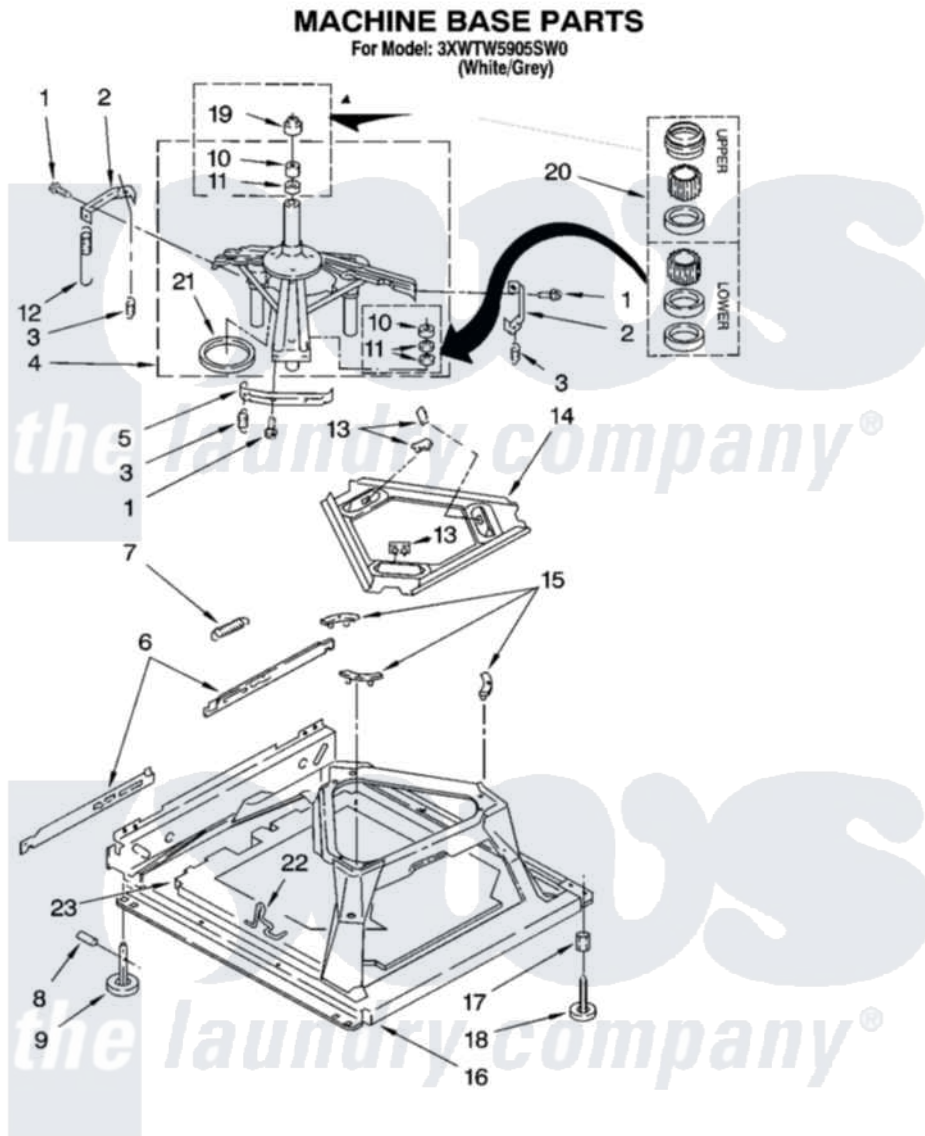

# Whirlpool 3XWTW5905SW0 05 - MACHINE BASE PARTS

8

W10114594

Whirlpool [Residential Whirlpool 3XWTW5905SW0 Washer Parts](#) Parts Diagram 05 - MACHINE BASE PARTS  
Click on the part number to view part

Item	Original Part Number	Replaced By	Status	Part Description
1	<a href="#">3400076</a>			Screw, Bracket Mounting
2	<a href="#">64067</a>			Bracket, Spring Outer
3	<a href="#">63907</a>			Spring, Suspension
4	8575214	<a href="#">280184</a>		Support
5	<a href="#">64065</a>			Bracket, Spring Outer
6	<a href="#">63466</a>			Link, Leveling Mechanism
7	62597	<a href="#">8316845</a>		Spring
8	<a href="#">62837</a>			Pin, Knurled
9	62596	<a href="#">285244</a>		Feet-Leveling
10	<a href="#">8546455</a>			Bearing, Centerpost
11	357409	<a href="#">359449</a>		Seal, Agitator Shaft
12	388492	<a href="#">W10250667</a>		Spring, Counterweight
13	62568	<a href="#">285219</a>		Pad
14	<a href="#">3946509</a>			Plate, Suspension
15	3363660	<a href="#">285744</a>		Pad
16	3946512	<a href="#">285771</a>		Base

17	<a href="#">3359452</a>	Nut, Lock
18	<a href="#">W10001130</a>	Foot, Leveling
19	<a href="#">8577376</a>	Seal, Centerpost
20	<a href="#">285203</a>	Centerpost Bearing Kit
21	<a href="#">63134</a>	Ring, Sound Deadening
22	<a href="#">W10145155</a>	Retainer, Suspension Spring
23	<a href="#">8544816</a>	Absorber, Sound