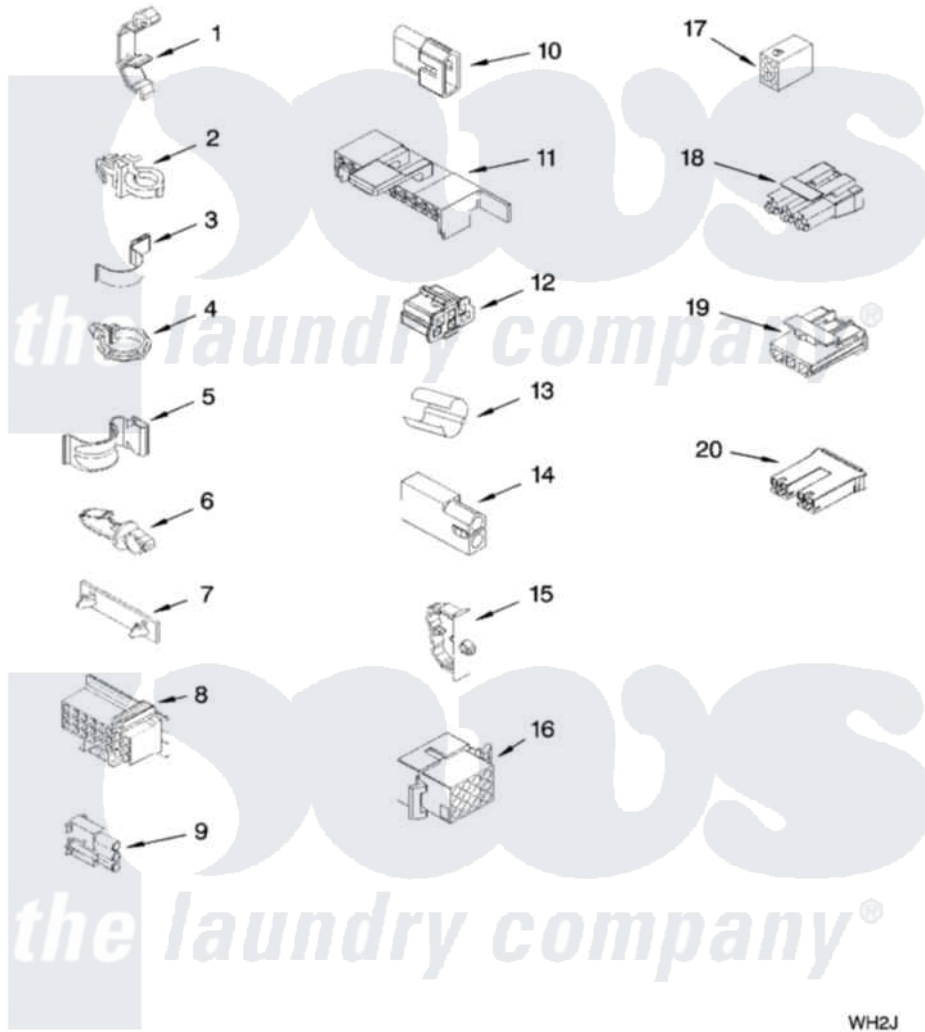

Whirlpool 3XWTW5905SW0 06 - WIRING HARNESS PARTS

WIRING HARNESS PARTS

For Model: 3XWTW5905SW0
(White/Grey)

W10114594

9

WH2J

Whirlpool [Residential Whirlpool 3XWTW5905SW0 Washer Parts](#) Parts Diagram 06 - WIRING HARNESS PARTS
Click on the part number to view part

Item	Original Part Number	Replaced By	Status	Part Description
1	3349557			Retainer, Harness
2	388498		Not Available	Clip, Harness
3	3347812	8528351		Clip
4	3352501	8559320		Restraint, Hose
5	90016			Clip, Pressure Switch Hose
6	3390496	8281256		Clip, Harness
7	389379			Retainer, Side To Feature Panel
8	3948614			Disconnect Block
"	352089			Timer, Block Disconnect
9	62889			Receptacle, Terminal
10	353424			Plug, Terminal
11	62505			Block, Disconnect
12	3347243			Block, Disconnect
13	63523			Harness, Protector
14	717252			Receptacle, Terminal
15	3352944			Clip, Harness

16	3390423		Not Available	Block, Disconnect (12-Way) (Timer) (Use Term. 94613)
17	3347730		Not Available	Receptacle, (6-Way) (Use Term. 94613)
18	3948617	2172937		Connector
19	3360056			Connector
20	3354925			Block, Connector
"	3354926			Block, Connector