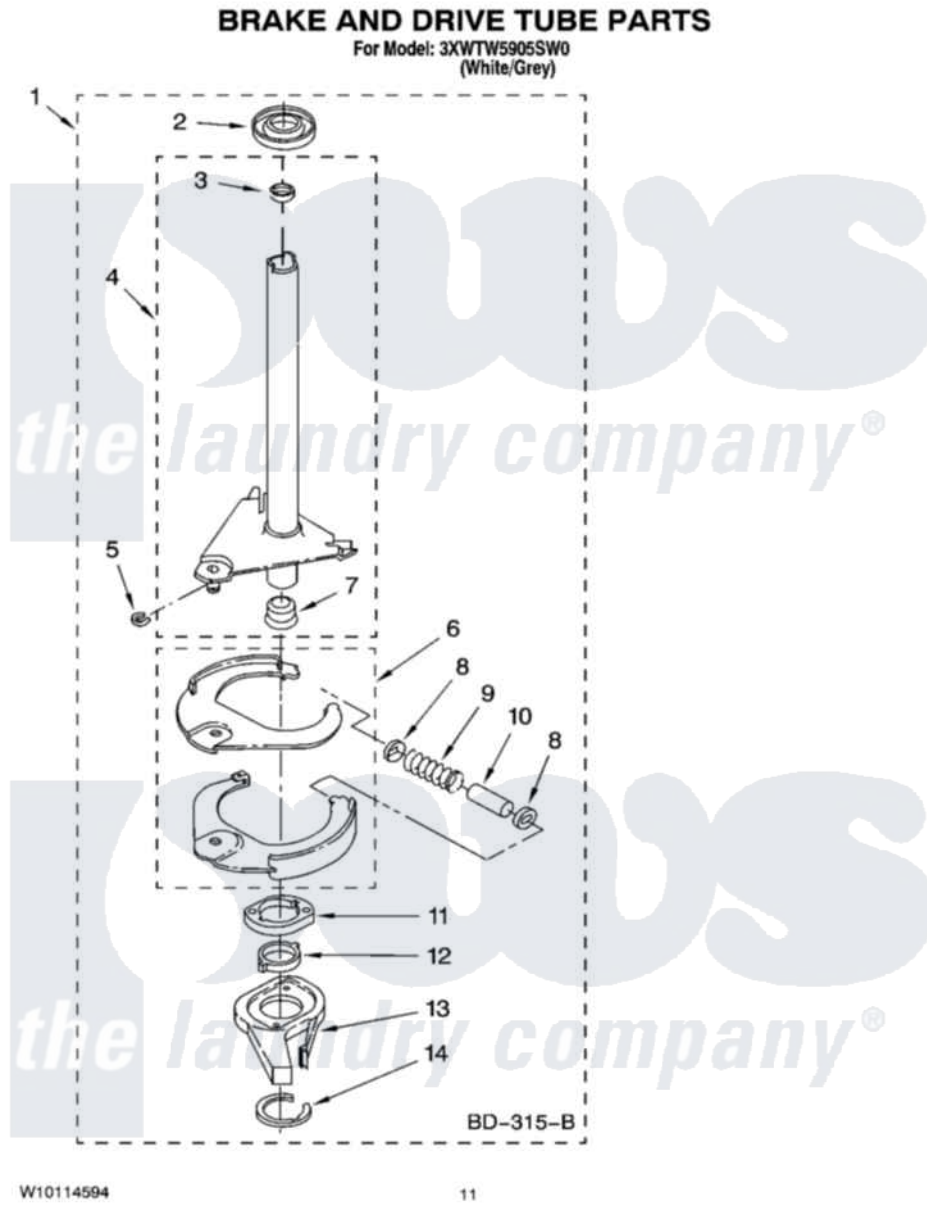

# Whirlpool 3XWTW5905SW0 07 - BRAKE AND DRIVE TUBE PARTS

Whirlpool Residential Whirlpool 3XWTW5905SW0 Washer Parts Parts Diagram 07 - BRAKE AND DRIVE TUBE PARTS  
Click on the part number to view part

Item	Original Part Number	Replaced By	Status	Part Description
1	388952	<a href="#">285792</a>		Basketdrive
2	<a href="#">62658</a>			Ring, Thrust
3	<a href="#">356427</a>			Seal, Spin Pinion
4	64027	<a href="#">64208</a>		Tube-Spin
5	64035	<a href="#">W10083190</a>		Ring, Retaining
6	64232	<a href="#">285438</a>		Shoe-Brake
7	62703	<a href="#">8546462</a>		"T" Bearing, Spin Tube
8	3353956	<a href="#">285658</a>		Sleeve
9	387806		Not Available	Spring, Brake
10	3355360	<a href="#">285658</a>		Sleeve
11	661516	<a href="#">8546461</a>		Cam, Brake Release
12	<a href="#">63022</a>			Sleeve, Cam
13	64194	<a href="#">285790</a>		Lining
14	90368	<a href="#">W10083200</a>		Ring, Retaining
	BLANK		Not Available	Following Parts Not Illustrated
"	<a href="#">285208</a>			Lubricant