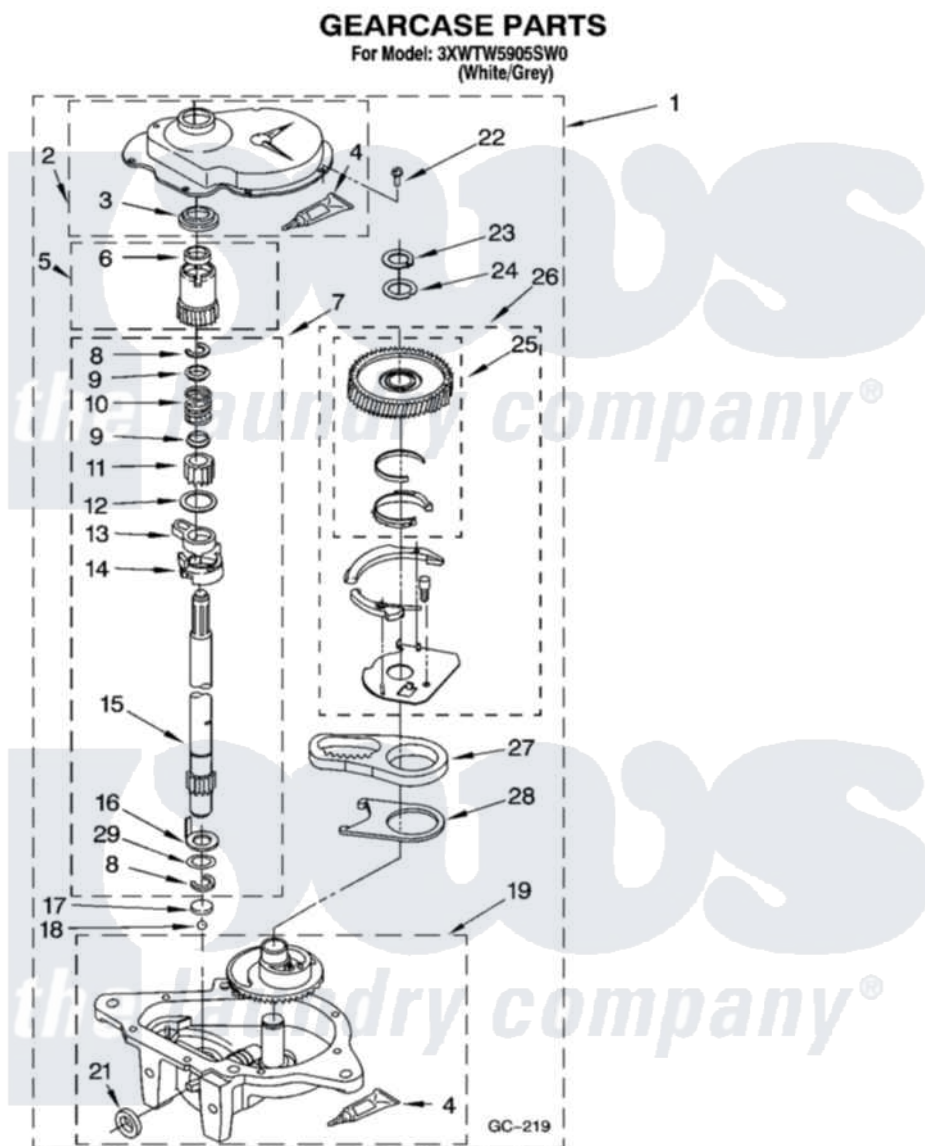

**Whirlpool 3XWTW5905SW0 08 - GEARCASE PARTS, OPTIONAL PARTS
(NOT INCLUDED)**

12

W10114594

Whirlpool Residential Whirlpool 3XWTW5905SW0 Washer Parts Diagram 08 - GEARCASE PARTS, OPTIONAL PARTS (NOT INCLUDED)

Click on the part number to view part

Item	Original Part Number	Replaced By	Status	Part Description
1	3949118	3363395		Gearcase
2	285202			Cover, Gearcase
3	3349985			Seal, Gearcase Cover
4	285195			Sealer Sealer, Gasket
5	63320	285362		Gear and Pinion
6	356427			Seal, Spin Pinion
7	389387			Shaft, Agitator
8	90369		Not Available	Ring, Retaining (2)
9	62677			Retainer, Spring
10	62676			Spring, Agitator
11	63273	285509		Shaft, Agitator
12	62619			Washer, Agitator Gear
13	62580	285206		Cam-Agitator
14	62581	285206		Cam-Agitator
15	285509			Shaft, Agitator

16	62618		Washer, Cam Thrust
17	16018	285205	Bearing
18	85529	285205	Bearing
19	3366851	3363395	Gearcase
21	285352		Seal Kit, Thrust Plug
22	3351614		Screw, Gearcase Cover Mounting
23	3362552	285765	Ring-Retrn
24	285735	285766	Washer Kit, Thrust
25	3348567	W10233584	Gear-Spin
26	285595		Neutral Assembly
27	3349296	8546456	Rack, Connecting
28	62621		Actuator, Shift
29	388815		Washer, Intermediate 1 3976263 Miscellaneous Parts Bag 2 3976300 Washer, Inlet Hose 3 3366913 Clamp, Hose
	72017		Paint, Touch-Up
"	350938		Paint, Pressurized Spray B
"	350930		Paint, Pressurized Spray B
"	799344		Paint, Touch-Up)
"	BLANK	Not Available	OIL
"	350572		Oil
"	BLANK	Not Available	LUBRICANT
"	285208		Lubricant
"	BLANK	Not Available	SEALER
"	285195		Sealer Sealer, Gasket
"	BLANK	Not Available	ACCESSORY PARTS
"	367031		Water System Parts
"	280129	280129A	Break-Sphn
"	280130	280130A	Adapter
"	280131	40922	Hose