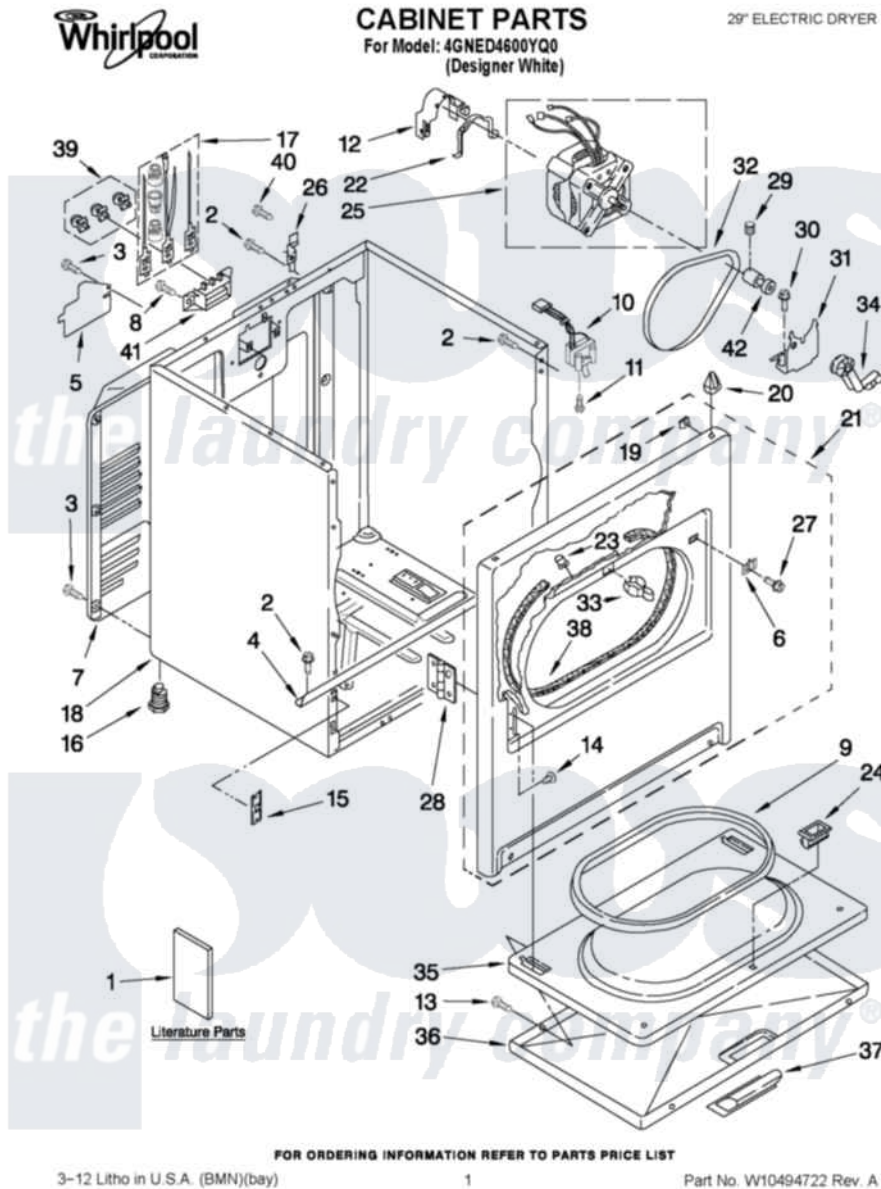

Whirlpool 4GNED4600YQ0 01 - CABINET PARTS

3-12 Litho in U.S.A. (BMN)(bay) 1 Part No. W10494722 Rev. A

Whirlpool [Residential Whirlpool 4GNED4600YQ0 Dryer Parts](#) Parts Diagram 01 - CABINET PARTS
 Click on the part number to view part

Item	Original Part Number	Replaced By	Status	Part Description
1	W10454274		Not Available	INSTRUCTIONS, INSTALLATION
"	W10462985		Not Available	USE & CARE GUIDE
"	W10396180		Not Available	WIRING DIAGRAM
2	343641	681414		Screw, 10AB X 1/2
3	693995			Screw, Hex Head
4	W10236073			Bracket, Cabinet
5	3396795			Cover, Terminal Block
6	3403630			Plug, Strike Hole
7	3396805	280043		Panel-Rear
8	3393008	308685		Side Trim)
9	3405246			Seal, Door Push-To-Start
10	3406109	3406107		Door Switch Assembly
11	697773	3395530		Screw
12	3404162			Clamp, Motor
13	343641	681414		Screw, 10AB X 1/2
14	3404413			Plug, Hinge Hole

15	3394083		Clip, Front Panel
16	3392100	49621	Feet-Leveling
NI	279810		Foot-Optional
17	279318		Terminal Tinned And Brass Panel
18	8530603	8533643	Cabinet
19	98234		Clip, U-Bend
20	8066092		Lock, Front Top
21	W10224853		Front Panel Assembly
22	W10121316		Plug, Multivent
23	685203	279220	Clip
24	3389441		Door Catch Assembly
25	W10289660	W10416572	Motor-Drve
26	8066217		Hinge, Top
27	342055	488627	Screw
28	W10362431		Hinge And Pin Assembly
29	690046	Not Available	SCREW, SET 1/4 - 28 X 3/8
30	3400500		Bolt, 3405245 5/16-18 X 3/4
31	348780		Base, Motor
32	W10131364	341241	Belt
33	3403431		Strike, Panel
34	691366		Idler And Pulley Assembly
35	3402341		Door, Inner
36	3402335		Door, Front
37	8559779		Handle, Door
38	3406129		Seal And Bearing Assembly
39	279393		Terminal Block Screw Kit
40	3390631		Screw, 10-16 X 3/8
41	3397659		Block, Terminal
42	685011		Pulley, 60 Hz