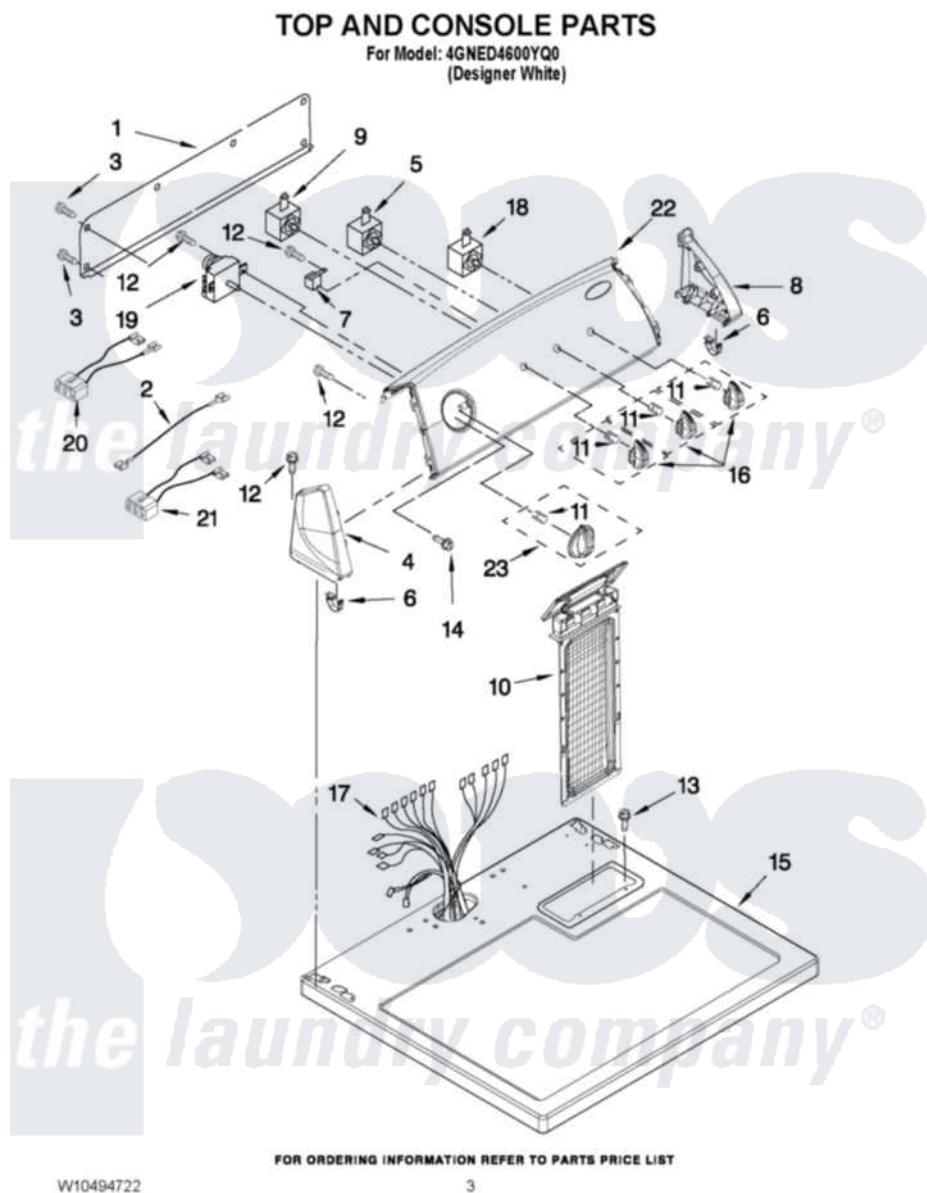

# Whirlpool 4GNED4600YQ0 02 - TOP AND CONSOLE PARTS

Whirlpool [Residential Whirlpool 4GNED4600YQ0 Dryer Parts](#) Parts Diagram 02 - TOP AND CONSOLE PARTS  
Click on the part number to view part

Item	Original Part Number	Replaced By	Status	Part Description
1	<a href="#">8274261</a>			Do-It-Yourself Repair Manuals
2	<a href="#">W10113080</a>			Wire, Jumper
3	<a href="#">693995</a>			Screw, Hex Head
4	<a href="#">W10251358</a>			Cap, End
5	<a href="#">3405156</a>			Switch, Rotary
6	<a href="#">8312709</a>			Clip-Console
7	<a href="#">3952439</a>			Buzzer, Mini
8	<a href="#">W10251355</a>			Cap, End
9	<a href="#">3399639</a>			Switch, Rotary Temperature
10	<a href="#">8559787</a>			Screen, Lint
11	<a href="#">8536939</a>			Clip, Knob
12	3348629	<a href="#">90767</a>		Screw, 8A X 3/8 HeX Washer Head Tapping
13	688983	<a href="#">487240</a>		Screw, For Mtg. Service Capacitor
14	8533974	<a href="#">4331106</a>		Screw, No.10-32 X 7/16
15	8559800	<a href="#">8563663</a>		Top

16	<a href="#">W10317458</a>		Knob, Control
17	<a href="#">W10386312</a>		Harness, Wiring
18	<a href="#">W10112668</a>		Switch, Push-To-Start
19	<a href="#">3979618</a>		Timer Assembly
20	<a href="#">3397695</a>		Wire, Jumper
21	3396029	<a href="#">8539893</a>	Wire, Jumper
22	<a href="#">W10484641</a>		Control Panel And Bracket Assembly
23	<a href="#">W10317457</a>		Knob, Timer Assembly