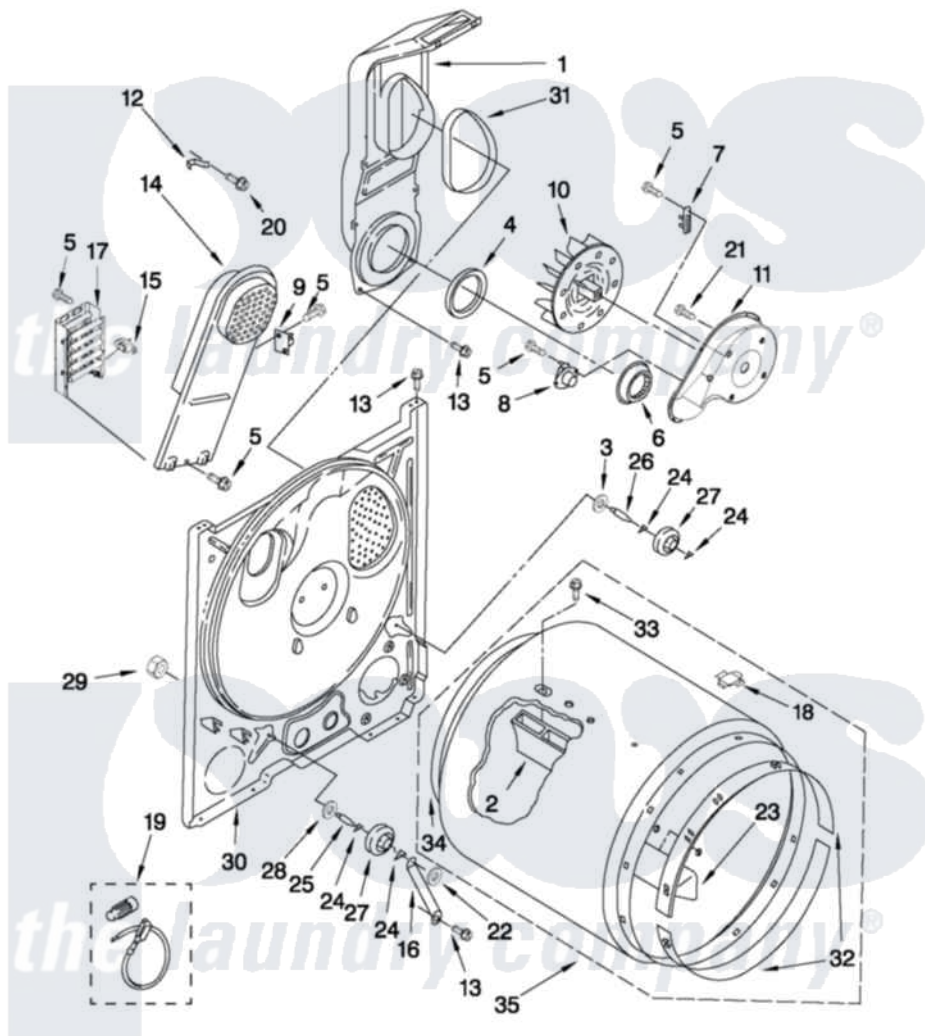

Whirlpool 4GNED4600YQ0 03 - BULKHEAD PARTS

BULKHEAD PARTS

For Model: 4GNED4600YQ0
(Designer White)

FOR ORDERING INFORMATION REFER TO PARTS PRICE LIST

W10494722

5

Whirlpool [Residential Whirlpool 4GNED4600YQ0 Dryer Parts](#) Parts Diagram 03 - BULKHEAD PARTS

[Click on the part number to view part](#)

Item	Original Part Number	Replaced By	Status	Part Description
1	348368			Lint Chute Assembly
2	692490			Baffle, Drum
3	3388703			Washer, Support
4	347139			Seal, Lint Chute
5	90767			Screw, 8A X 3/8 HeX Washer Head Tapping
6	696302			Shield, Exhaust
7	3392519			Thermal Limiter
8	3387137			Thermostat, Internal-Bias
9	3977393	279816		Cutoff-Tml
10	694089			Wheel, Blower
11	8577230			Housing, Blower
12	3398161			CLIP
13	343641	681414		Screw, 10AB X 1/2
14	8541818			Box, Heater
15	3977767			Thermostat, High Limit 250 F
16	3976434			Bracket, Support Shaft

17	3403585	279838	Element
18	8066086		Plug, Drum Hole
19	279457		Wire Kit, Terminal
20	489463		Screw, 8-18 X 1/16
21	3390647	488729	Screw
22	90296		Nut, Push On
23	3403636		Baffle, Drum
24	690997		Washer, Thrust
25	W10359270		Shaft, Drum Roller Threads
26	W10359269		Shaft, Drum Roller Threads
27	3397590	349241T	Support
28	348197		Washer, Support
29	W10298789		Nut, Push-In
30	3403410		Bulkhead
31	339956		Seal, Air Duct To Bulkhead
32	692526	279441	BeaRng-Rng
33	W10219342		Screw, Baffle Mounting
34	W10352407	279857	Seal
35	695587		Drum Assembly