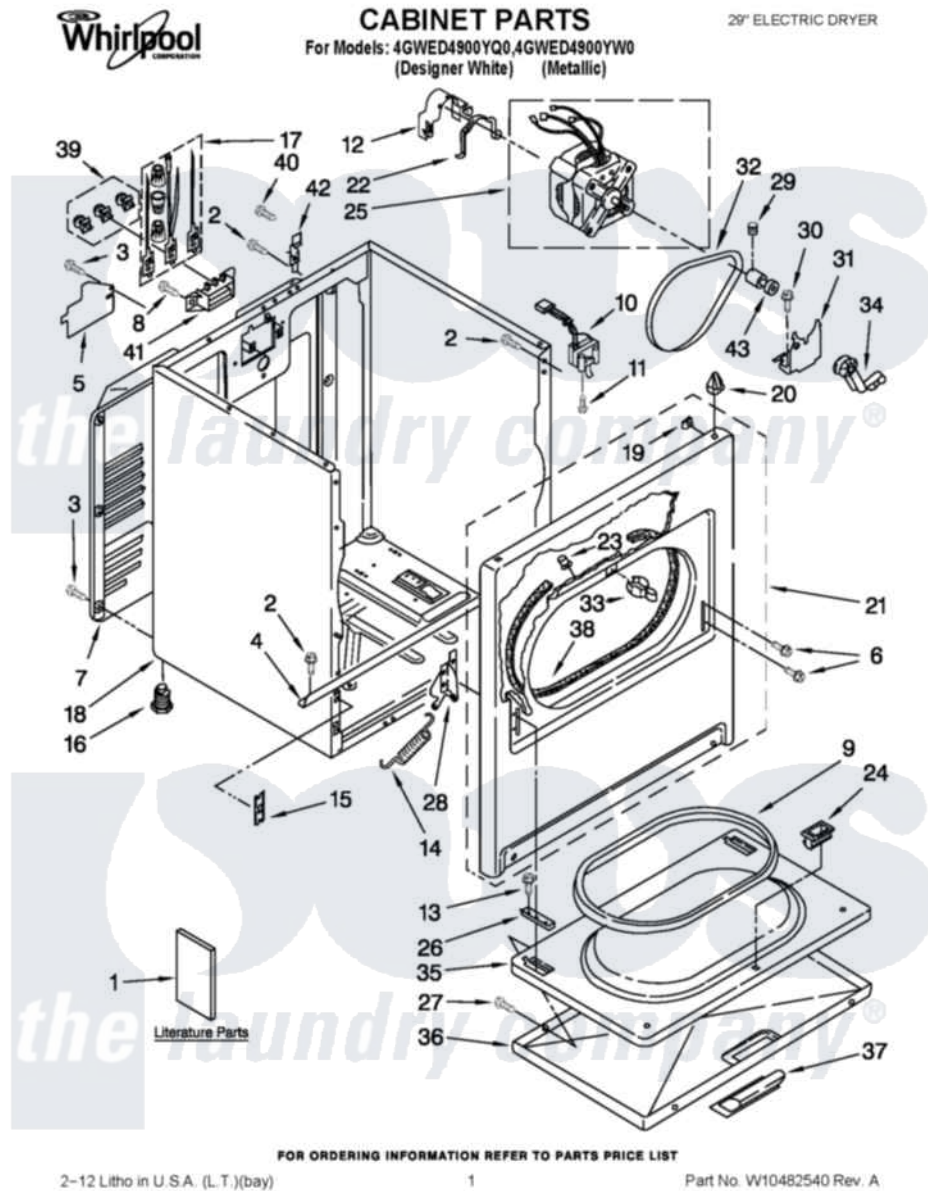

Whirlpool 4GWED4900YW0 01 - CABINET PARTS

Whirlpool [Residential Whirlpool 4GWED4900YW0 Dryer Parts](#) Parts Diagram 01 - CABINET PARTS
 Click on the part number to view part

Item	Original Part Number	Replaced By	Status	Part Description
1	W10454274		Not Available	INSTRUCTIONS, INSTALLATION
"	W10454275		Not Available	USE & CARE GUIDE
"	8578889		Not Available	Wiring Diagram
2	343641	681414		Screw, 10AB X 1/2
3	693995			Screw, Hex Head
4	W10236073			Bracket, Cabinet
5	3396795			Cover, Terminal Block
6	342043	486146		Screw
7	3396805	280043		Panel-Rear
8	3393008	308685		Side Trim)
9	3390731			Seal, Door
10	3406109	3406107		Door Switch Assembly
11	697773	3395530		Screw
12	3404162			Clamp, Motor
13	3357011	308685		Side Trim)
14	W10041960			Spring, Door

15	3394083		Clip, Front Panel
16	3392100	49621	Feet-Leveling
NI	279810		Foot-Optional
17	279318		Terminal Tinned And Brass Panel
18	8530603	8533643	Cabinet
19	98234		Clip, U-Bend
20	8066092		Lock, Front Top
21	695620	279443	Panel
22	W10121316		Plug, Multivent
23	685203	279220	Clip
24	3389441		Door Catch Assembly
25	W10289660	W10416572	Motor-Drve
26	337189		Clip, Hinge
27	342055	488627	Screw
28	8066056		Hinge, Door
"	8066057		Hinge, Door
29	690046	Not Available	SCREW, SET 1/4 - 28 X 3/8
30	3400500		Bolt, 3405245 5/16-18 X 3/4
31	348780		Base, Motor
32	W10131364	341241	Belt
33	696144	279570	Latch
34	691366		Idler And Pulley Assembly
35	695737		Door, Rear
36	3393549		Door, Front
37	W10095180		Handle, Door
38	3406129		Seal And Bearing Assembly
39	279393		Terminal Block Screw Kit
40	3390631		Screw, 10-16 X 3/8
41	3397659		Block, Terminal
42	8066217		Hinge, Top
43	685011		Pulley, 60 Hz