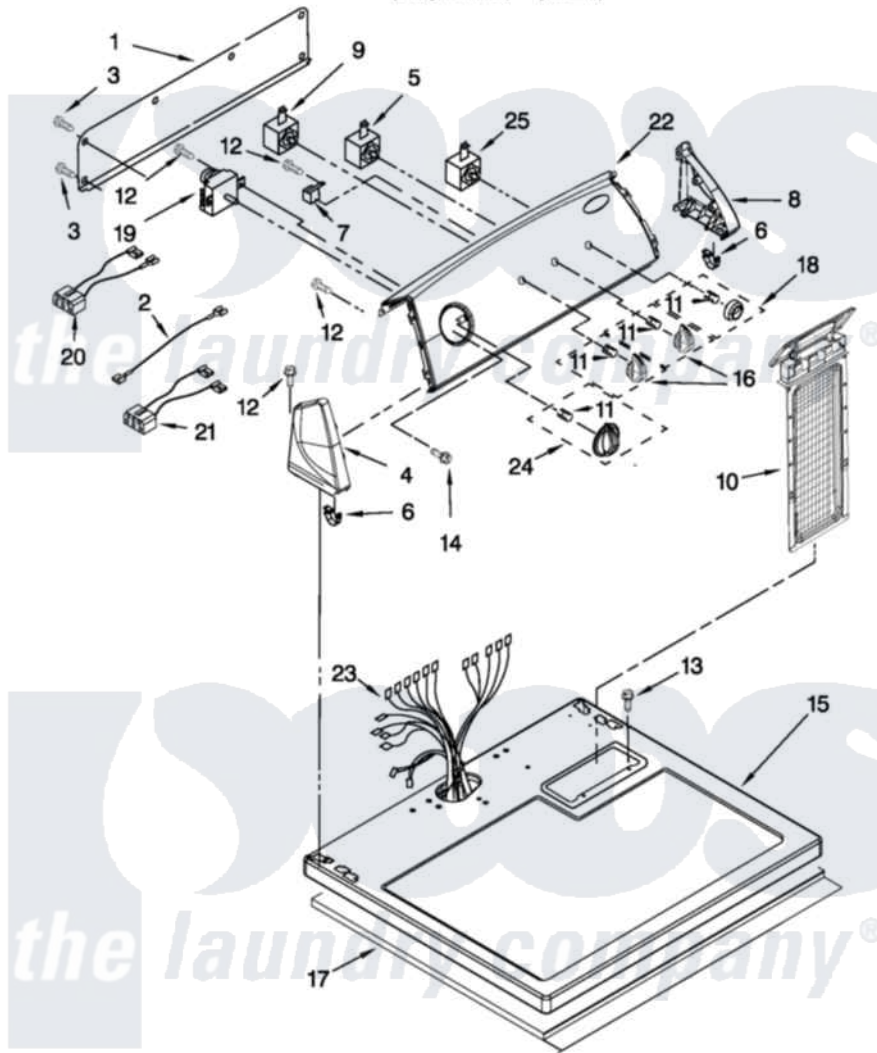

Whirlpool 4GWED4900YW0 02 - TOP AND CONSOLE PARTS

TOP AND CONSOLE PARTS

For Models: 4GWED4900YQ0, 4GWED4900YW0
(Designer White) (Metallic)

FOR ORDERING INFORMATION REFER TO PARTS PRICE LIST

W10482540

3

Whirlpool [Residential Whirlpool 4GWED4900YW0 Dryer Parts](#) Parts Diagram 02 - TOP AND CONSOLE PARTS
Click on the part number to view part

Item	Original Part Number	Replaced By	Status	Part Description
1	W10103406			Panel, Rear Console
2	W10113080			Wire, Jumper
3	693995			Screw, Hex Head
4	8566035	8565957		Cap, End
5	3405156			Switch, Rotary
6	8312709			Clip-Console
7	3952439			Buzzer, Mini
8	8566032	8565954		Cap, End
9	3399639			Switch, Rotary Temperature
10	8557857			Screen, Lint
11	8536939			Clip, Knob
12	3348629	90767		Screw, 8A X 3/8 HeX Washer Head Tapping
13	688983	487240		Screw, For Mtg. Service Capacitor
14	8533974	4331106		Screw, No.10-32 X 7/16
15	8559800	8563663		Top

16	W10034380		Knob, Control
17	W10123956		Dampening Panel
18	W10034790		Knob, Push-To-Start
19	3979618		Timer Assembly
20	3397695		Wire, Jumper
21	3396029	8539893	Wire, Jumper
22	W10434962		Control Panel And Bracket Assembly
"	W10464659		Control Panel And Bracket Assembly
23	W10386312		Harness, Wiring
24	W10034750		Timer Knob Assembly
25	W10112668		Switch, Push-To-Start