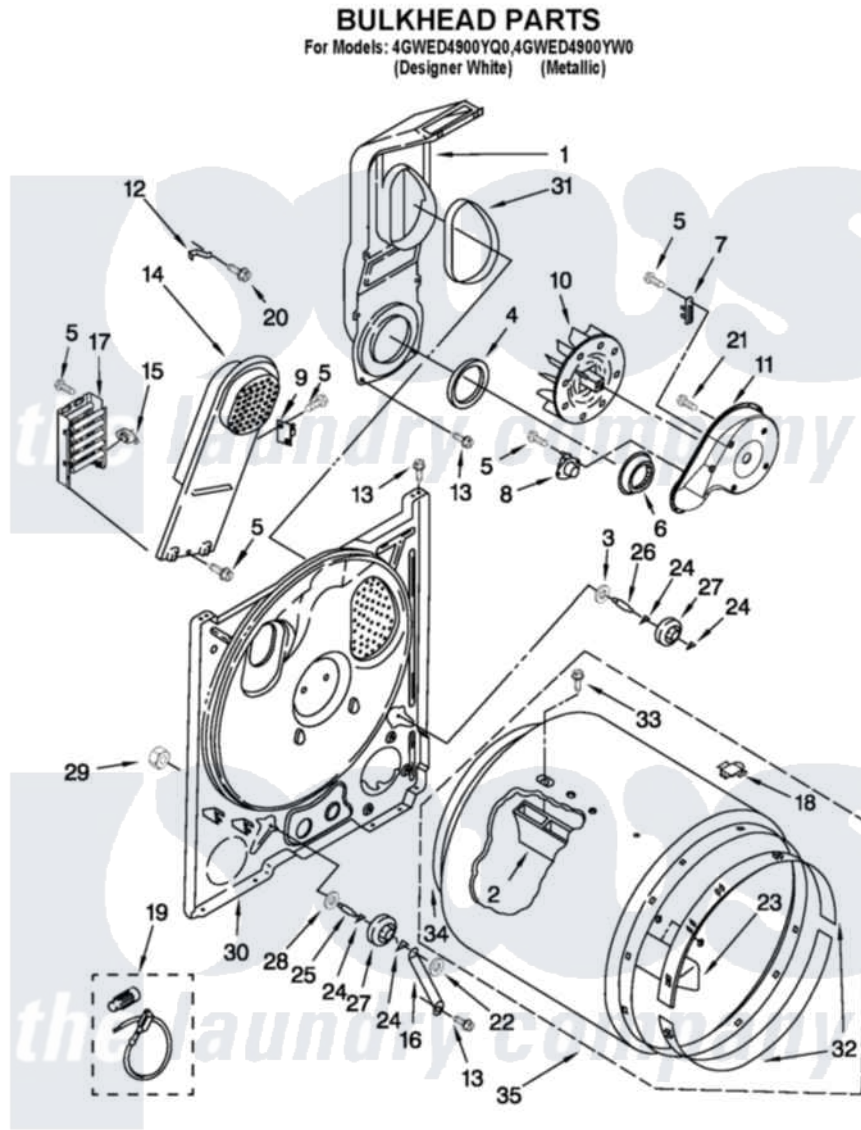

# Whirlpool 4GWED4900YW0 03 - BULKHEAD PARTS

FOR ORDERING INFORMATION REFER TO PARTS PRICE LIST

W10482540

5

Whirlpool [Residential Whirlpool 4GWED4900YW0 Dryer Parts](#) Parts Diagram 03 - BULKHEAD PARTS  
Click on the part number to view part

Item	Original Part Number	Replaced By	Status	Part Description
1	<a href="#">348368</a>			Lint Chute Assembly
2	<a href="#">692490</a>			Baffle, Drum
3	<a href="#">3388703</a>			Washer, Support
4	<a href="#">347139</a>			Seal, Lint Chute
5	<a href="#">90767</a>			Screw, 8A X 3/8 HeX Washer Head Tapping
6	<a href="#">696302</a>			Shield, Exhaust
7	<a href="#">3392519</a>			Thermal Limiter
8	<a href="#">3387137</a>			Thermostat, Internal-Bias
9	3977393	<a href="#">279816</a>		Cutoff-Tml
10	<a href="#">694089</a>			Wheel, Blower
11	<a href="#">8577230</a>			Housing, Blower
12	3398161			CLIP
13	343641	<a href="#">681414</a>		Screw, 10AB X 1/2
14	<a href="#">8541818</a>			Box, Heater
15	<a href="#">3977767</a>			Thermostat, High Limit 250 F
16	<a href="#">3976434</a>			Bracket, Support Shaft

17	3403585	<a href="#">279838</a>	Element
18	<a href="#">8066086</a>		Plug, Drum Hole
19	<a href="#">279457</a>		Wire Kit, Terminal
20	<a href="#">489463</a>		Screw, 8-18 X 1/16
21	3390647	<a href="#">488729</a>	Screw
22	<a href="#">90296</a>		Nut, Push On
23	<a href="#">3403636</a>		Baffle, Drum
24	<a href="#">690997</a>		Washer, Thrust
25	<a href="#">W10359270</a>		Shaft, Drum Roller Threads
26	<a href="#">W10359269</a>		Shaft, Drum Roller Threads
27	3397590	<a href="#">349241T</a>	Support
28	<a href="#">348197</a>		Washer, Support
29	<a href="#">W10298789</a>		Nut, Push-In
30	<a href="#">3403410</a>		Bulkhead
31	<a href="#">339956</a>		Seal, Air Duct To Bulkhead
32	692526	<a href="#">279441</a>	BeaRng-Rng
33	<a href="#">W10219342</a>		Screw, Baffle Mounting
34	W10352407	<a href="#">279857</a>	Seal
35	<a href="#">695587</a>		Drum Assembly