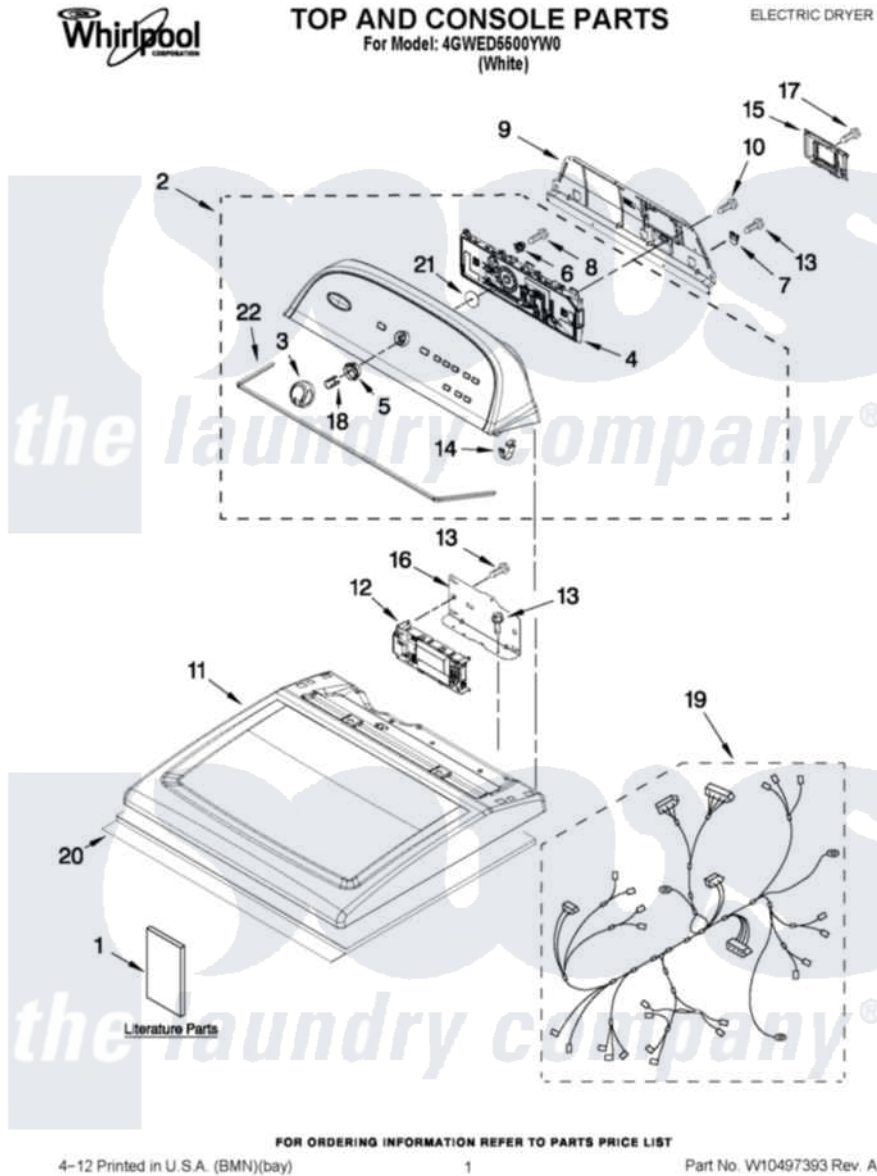

# Whirlpool 4GWED5500YW0 01 - TOP AND CONSOLE PARTS

Whirlpool [Residential Whirlpool 4GWED5500YW0 Dryer Parts](#) Parts Diagram 01 - TOP AND CONSOLE PARTS  
 Click on the part number to view part

Item	Original Part Number	Replaced By	Status	Part Description
1	W10461694		Not Available	INSTALLATION INSTRUCTIONS
"	W10461693		Not Available	GUIDE, USE & CARE
"	W10417013		Not Available	TECH SHEET
2	<a href="#">W10344471</a>			Console Assembly
3	<a href="#">W10251392</a>			Knob Assembly
4	<a href="#">W10362634</a>			User Interface Assembly
5	<a href="#">W10325119</a>			Spacer, Knob
6	<a href="#">W10274524</a>			Tensioner, Facia
7	<a href="#">W10279552</a>			Plug-Upper Rear Panel
8	<a href="#">W10298336</a>			8-18 Nch, U-Type NUT
9	<a href="#">W10096969</a>			Panel, Rear Console
10	8533971	<a href="#">90767</a>		Screw, 8A X 3/8 HeX Washer Head Tapping
11	<a href="#">W10260246</a>			Top
12	<a href="#">W10346523</a>			CCU-Control
13	3390647	<a href="#">488729</a>		Screw

14	<a href="#">8312709</a>		Clip-Console
15	W10286180	<a href="#">W10119283</a>	Cover, Terminal Block
16	<a href="#">W10271580</a>		Bracket, Motor Control
17	3390814	<a href="#">90767</a>	Screw, 8A X 3/8 HeX Washer Head Tapping
18	<a href="#">8536939</a>		Clip, Knob
19	<a href="#">W10339708</a>		Harness, Electric
20	<a href="#">W10123956</a>		Dampening Panel
21	<a href="#">W10323092</a>		Seal, User Interface
22	<a href="#">W10280079</a>		Seal, Console