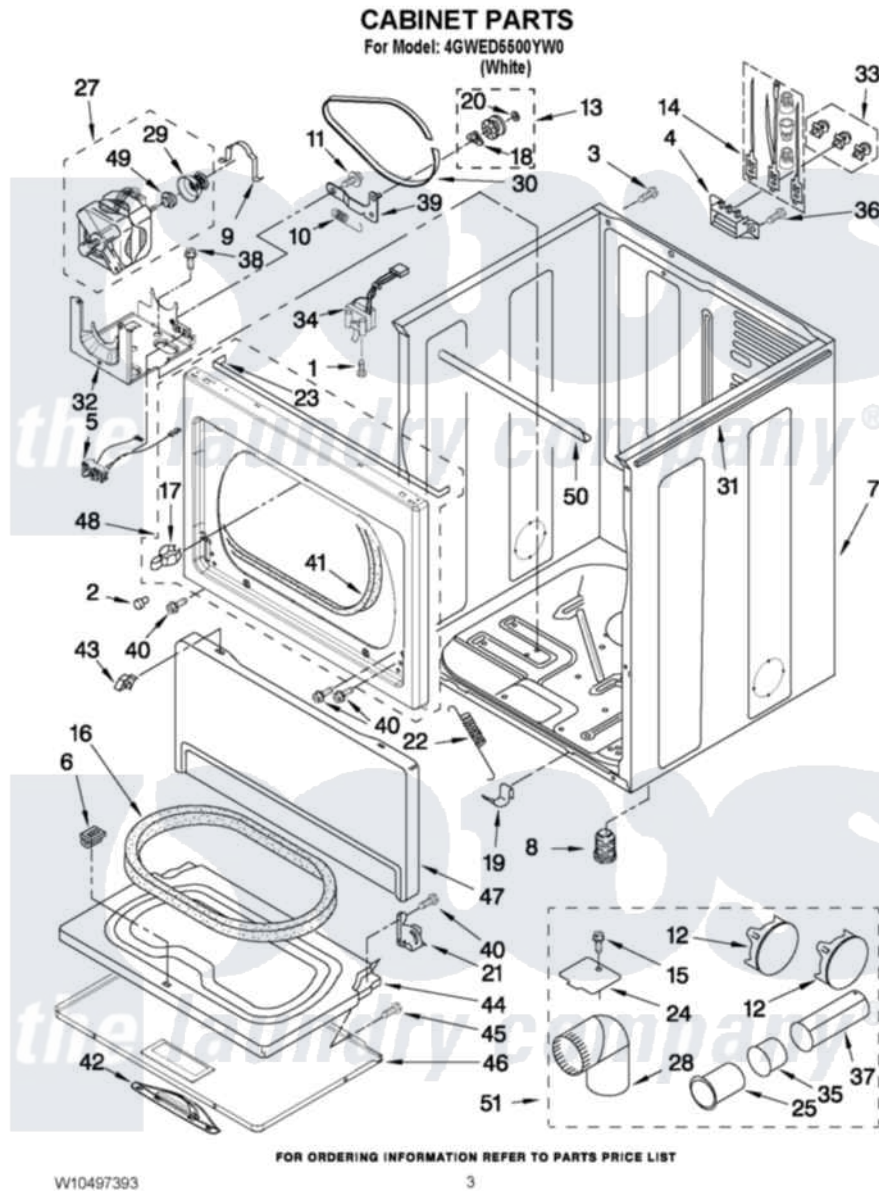

# Whirlpool 4GWED5500YW0 02 - CABINET PARTS

Whirlpool [Residential Whirlpool 4GWED5500YW0 Dryer Parts](#) Parts Diagram 02 - CABINET PARTS  
Click on the part number to view part

Item	Original Part Number	Replaced By	Status	Part Description
1	697773	<a href="#">3395530</a>		Screw
2	<a href="#">693152</a>			Bumper, Console
3	8533974	<a href="#">4331106</a>		Screw, No.10-32 X 7/16
4	<a href="#">3397659</a>			Block, Terminal
5	<a href="#">W10411936</a>			Switch, Broken Belt
6	690081	<a href="#">279570</a>		Latch
7	<a href="#">8310656</a>			Cabinet
8	3392100	<a href="#">49621</a>		Feet-Leveling
NI	<a href="#">279810</a>			Foot-Optional
9	<a href="#">W10121316</a>			Plug, Multivent
10	<a href="#">3387374</a>			Spring, Idler
11	<a href="#">3389420</a>			Retainer-Idler 1/4-20 X 1/16
12	<a href="#">W10404617</a>			Plug, Multivent
13	3388672	<a href="#">279640</a>		Pulley-Idr
14	<a href="#">279318</a>			Terminal Tinned And Brass Panel
15	3390646	<a href="#">W10139210</a>		Screw, 8-18 X 5/16