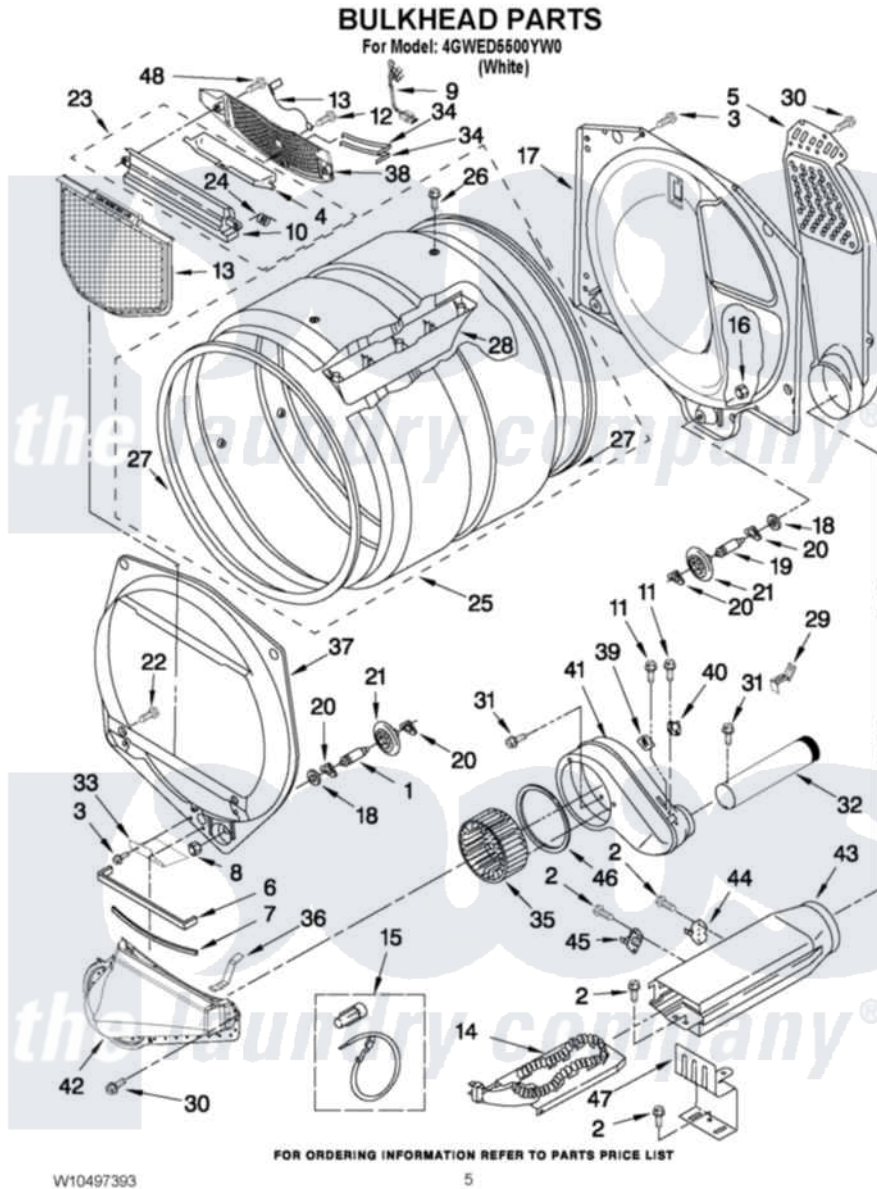

Whirlpool 4GWED5500YW0 03 - BULKHEAD PARTS

Whirlpool Residential Whirlpool 4GWED5500YW0 Dryer Parts Parts Diagram 03 - BULKHEAD PARTS
Click on the part number to view part

| Item | Original Part Number | Replaced By | Status | Part Description |
|------|---------------------------|---------------------------|--------|---|
| 1 | W10359271 | | | Shaft, Drum Roller Threads |
| 2 | 90767 | | | Screw, 8A X 3/8 HeX Washer Head Tapping |
| 3 | 3390647 | 488729 | | Screw |
| 4 | W10153413 | | | Door, Lint Screen |
| 5 | 697354 | 3387911 | | Duct-Air |
| 6 | 697813 | | | Seal, Outlet Housing |
| 7 | 697814 | 697813 | | Seal, Outlet Housing |
| 8 | 3934666 | W10080210 | | Nut, 3/8 X 16 |
| 9 | W10298258 | | | Harness, Sensor |
| 10 | W10153414 | | | Outlet, Housing Assembly |
| 11 | 8533971 | 90767 | | Screw, 8A X 3/8 HeX Washer Head Tapping |
| 12 | 359625 | 487240 | | Screw, For Mtg. Service Capacitor |
| 13 | W10049370 | W10120998 | | Screen |
| 14 | 3387747 | | | Element, Heater |