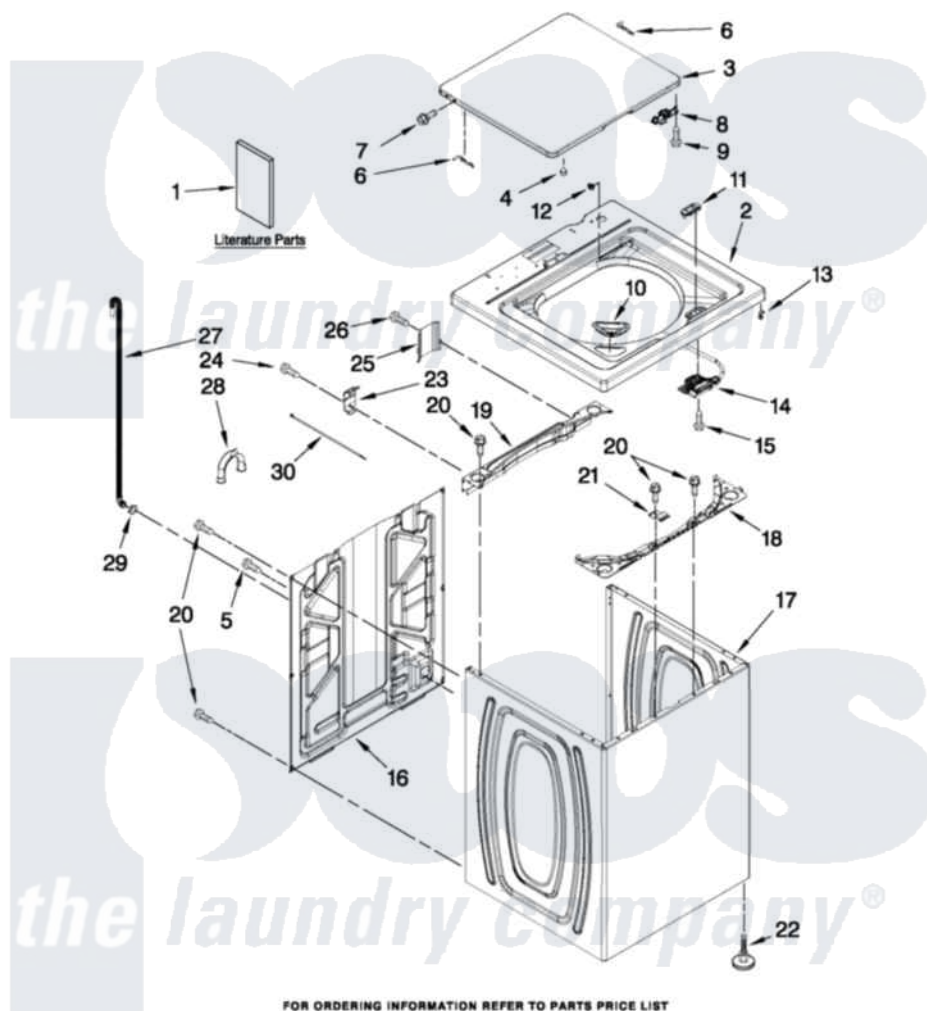

Whirlpool 4GWTW4740YQ0 01 - TOP AND CABINET PARTS

TOP AND CABINET PARTS

For Model: 4GWTW4740YQ0
(White)

AUTOMATIC WASHER

FOR ORDERING INFORMATION REFER TO PARTS PRICE LIST

03-12 Litho in U.S.A. (JLP)(ire)

1

Part No. W10469259 Rev. A

Whirlpool [Residential Whirlpool 4GWTW4740YQ0 Washer Parts](#) Parts Diagram 01 - TOP AND CABINET PARTS

[Click on the part number to view part](#)

Item	Original Part Number	Replaced By	Status	Part Description
1	W10454261		Not Available	INSTALLATION INSTRUCTIONS
"	W10454259		Not Available	USE & CARE GUIDE
"	W10280489		Not Available	INSTALLATION (TECH SHEET)
2	W10251299			Top
3	W10251302	W10338625		Lid
4	9724509			Bumper, Lid
5	9740848			Screw, Mixing Valve Mounting
6	91770			Hinge, Lid
7	W10119872	W10119828		Screw, Lid Hinge Mounting
8	W10240513			Strike, Lid Lock
9	W10273971			Screw, 6-19 X 1/2
10	W10192089			Dispenser, Bleach
11	W10392041			Bezel, Lid Lock
12	21258			Bearing, Lid Hinge
13	90016			Clip, Pressure Switch Hose