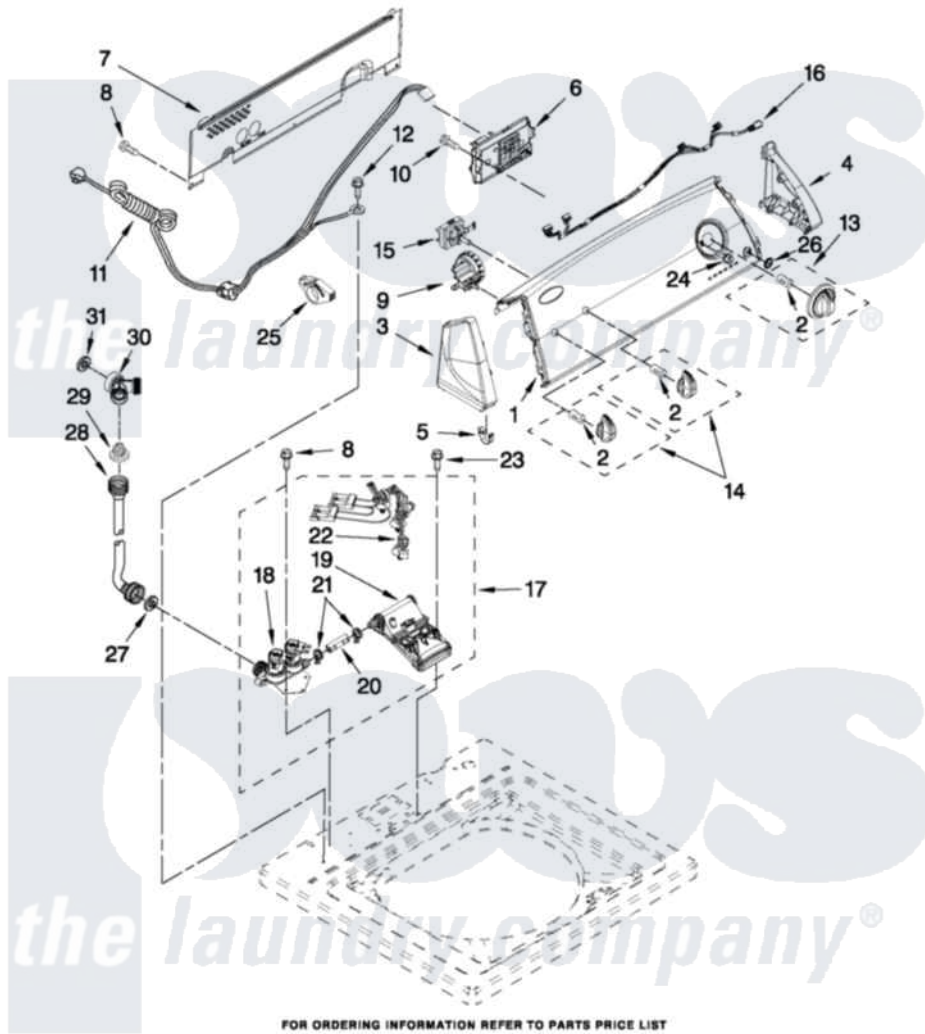

# Whirlpool 4GWTW4740YQ0 02 - CONTROLS AND WATER INLET PARTS

## CONTROLS AND WATER INLET PARTS

For Model: 4GWTW4740YQ0  
(White)

W10469259

3

FOR ORDERING INFORMATION REFER TO PARTS PRICE LIST

Whirlpool [Residential Whirlpool 4GWTW4740YQ0 Washer Parts](#) Parts Diagram 02 - CONTROLS AND WATER INLET PARTS

[Click on the part number to view part](#)

Item	Original Part Number	Replaced By	Status	Part Description
1	<a href="#">W10365091</a>			Panel, Console
2	<a href="#">8536939</a>			Clip, Knob
3	8566035	<a href="#">8565957</a>		Cap, End
4	8566032	<a href="#">8565954</a>		Cap, End
5	<a href="#">8312709</a>			Clip-Console
6	<a href="#">W10446367</a>			Control Unit Assembly, Machine And Motor
7	<a href="#">W10420985</a>			Panel, Console Rear Cover
8	1157158	<a href="#">489069</a>		Xxscrew, 10-12 X 1/2
9	<a href="#">W10268910</a>			Switch, Water Level
10	<a href="#">90767</a>			Screw, 8A X 3/8 HeX Washer Head Tapping
11	<a href="#">W10422755</a>			Cord, Power
NI	N/P		Not Available	(PARTS NOT SHOWN)
"	<a href="#">W10153836</a>			10A Cord Lock
"	<a href="#">W10223804</a>			10A Cord, Adapters