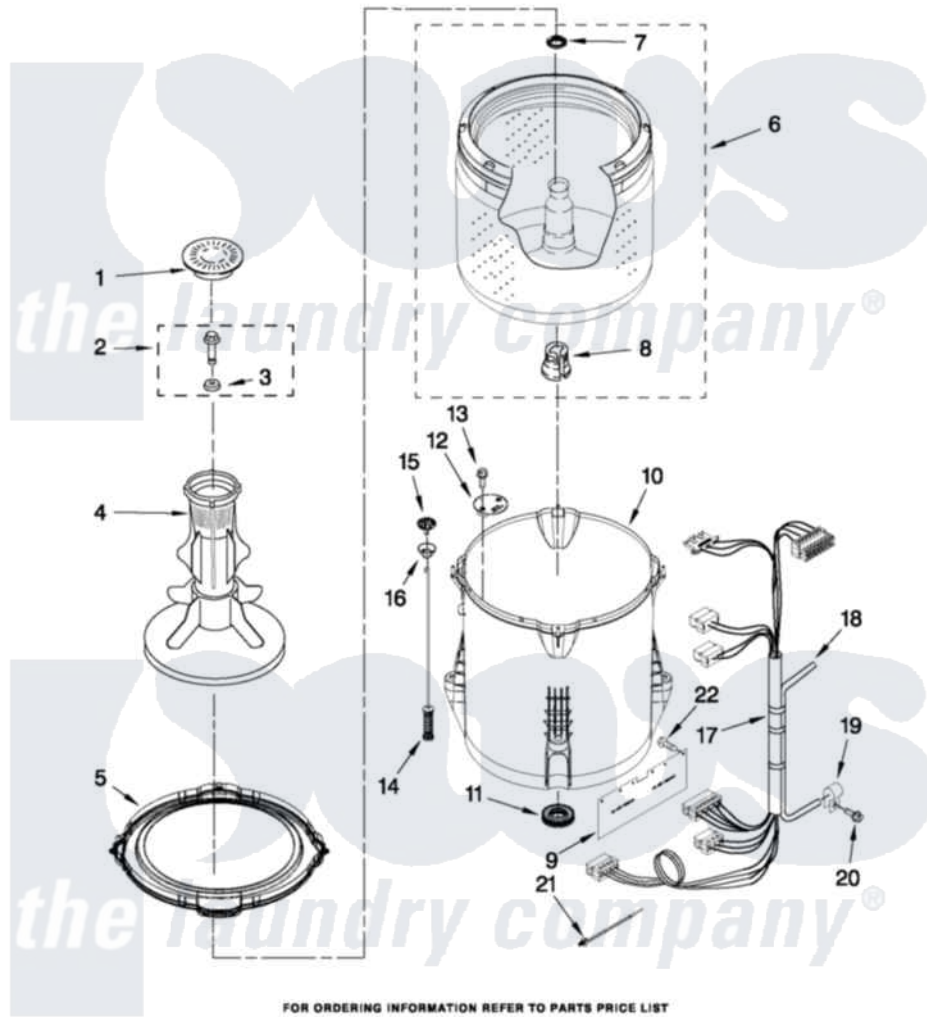

# Whirlpool 4GWTW4740YQ0 03 - BASKET AND TUB PARTS

## BASKET AND TUB PARTS

For Model: 4GWTW4740YQ0  
(White)

W10469259

5

Whirlpool [Residential Whirlpool 4GWTW4740YQ0 Washer Parts](#) Parts Diagram 03 - BASKET AND TUB PARTS  
Click on the part number to view part

Item	Original Part Number	Replaced By	Status	Part Description
1	<a href="#">3352483</a>			Cap, Agitator
2	<a href="#">W10003790</a>			Screw And Washer
3	<a href="#">3949550</a>			Washer
4	<a href="#">63377</a>			Agitator
5	<a href="#">W10215108</a>			Ring, Tub
6	W10389330	<a href="#">W10349185</a>		Basket
7	<a href="#">21366</a>			Nut, Spanner
8	<a href="#">389140</a>			Tub Block, Basket Drive
9	<a href="#">W10339098</a>			Shield, Splash
10	W10238320	<a href="#">W10371566</a>		Tub-Outer
11	W10006371	<a href="#">W10324647</a>		Seal-Tub
12	<a href="#">W10215093</a>			Filter, Drain Pump
13	<a href="#">8533928</a>			Screw, 8-18 X 3/4
14	W10257088	<a href="#">W10349191</a>		Suspension
15	W10215136	<a href="#">W10440729</a>		Suspension
16	W10256551	<a href="#">W10440729</a>		Suspension

17	<a href="#">W10422641</a>		Harness, Lower
18	W10297436	<a href="#">353244</a>	Hose, Pressure Switch
19	<a href="#">W10005430</a>		Clamp, Pressure Hose Retainer
20	8533943	<a href="#">W10109200</a>	Screw, Baffle Mounting
21	<a href="#">W10298887</a>		Cable Tie
22	<a href="#">W10429200</a>		Retainer, Push In