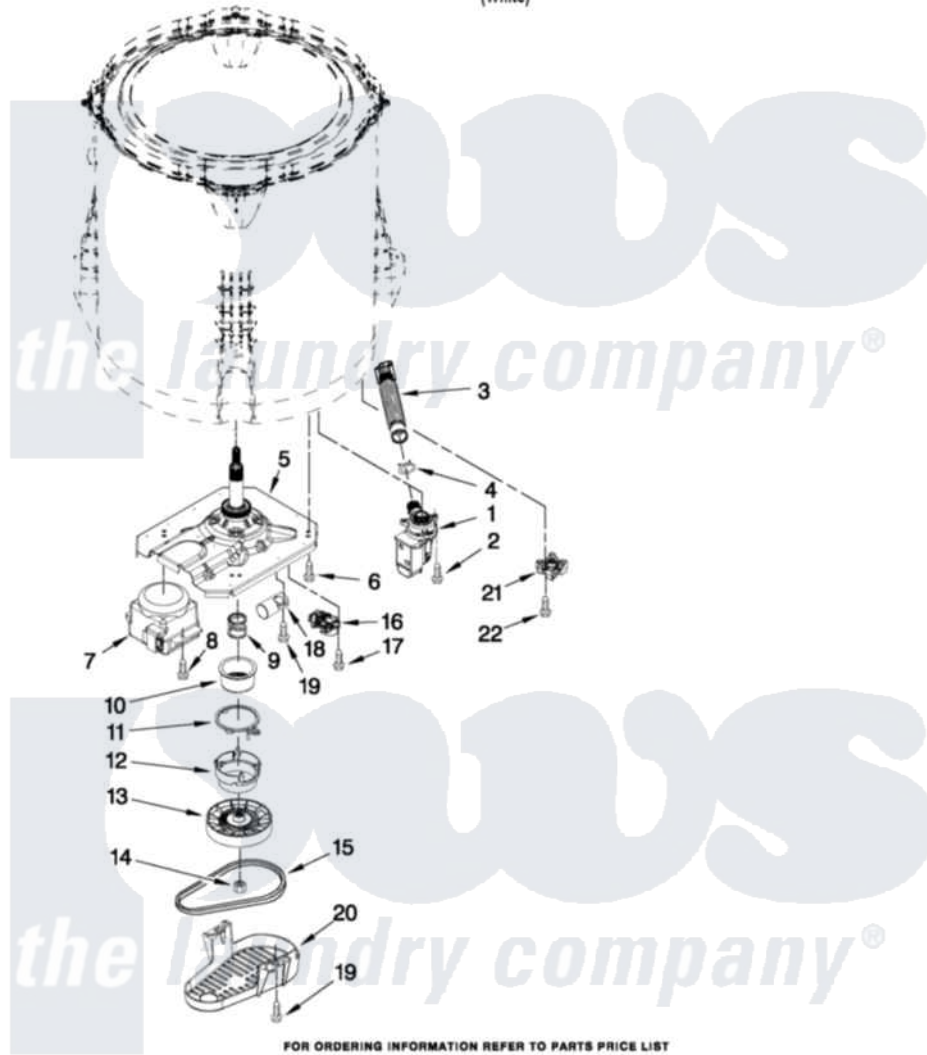

# Whirlpool 4GWTW4740YQ0 04 - GEARCASE, MOTOR AND PUMP PARTS

## GEARCASE, MOTOR AND PUMP PARTS

For Model: 4GWTW4740YQ0  
(White)

FOR ORDERING INFORMATION REFER TO PARTS PRICE LIST

7

W10469259

Whirlpool Residential Whirlpool 4GWTW4740YQ0 Washer Parts Parts Diagram 04 - GEARCASE, MOTOR AND PUMP PARTS

[Click on the part number to view part](#)

Item	Original Part Number	Replaced By	Status	Part Description
1	<a href="#">W10297344</a>			Pump Assembly, Drain
2	<a href="#">W10004910</a>			Screw, 12-16 X 1-1/4
3	<a href="#">W10215091</a>			Hose, Inner Drain Assembly
4	8317496	<a href="#">285655</a>		Clamp, Hose
5	W10006378	<a href="#">W10473144</a>		Gearcase Assembly
6	<a href="#">W10249633</a>			Screw, 7.2-1.6 X 30
7	<a href="#">W10249626</a>			Motor, Drive
8	W10094780	<a href="#">W10182109</a>		Screw-Kit
9	W10006382	<a href="#">W10315818</a>		Cam
10	W10006352	<a href="#">W10315818</a>		Cam
11	W10006353	<a href="#">W10315818</a>		Cam
12	W10006354	<a href="#">W10315818</a>		Cam
13	<a href="#">W10006356</a>			Pulley
14	<a href="#">W10163336</a>			Nut, Pulley
15	<a href="#">W10006384</a>			Belt, Drive
16	<a href="#">W10249623</a>			Actuator, Shift

17	<a href="#">9741052</a>	Screw, 6-32 X 1.00
18	<a href="#">W10349182</a>	Capacitor, Motor Run
19	<a href="#">357640</a>	Screw And Washer
20	<a href="#">W10006383</a>	Shield, Pulley Cover
21	<a href="#">W10238318</a>	Counterweight
22	<a href="#">W10238319</a>	Screw, 8-18 X 1.00