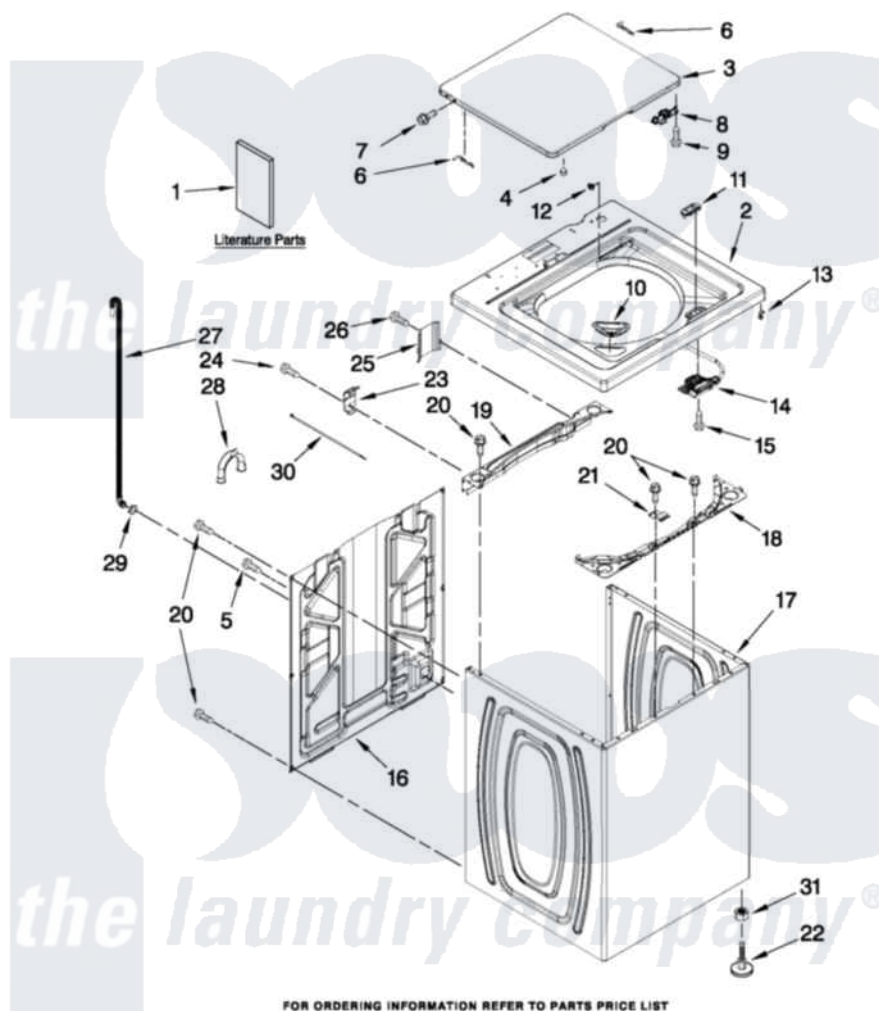

Whirlpool 4GWTW4800YQ0 01 - TOP AND CABINET PARTS

TOP AND CABINET PARTS

For Model: 4GWTW4800YQ0
(White)

AUTOMATIC WASHER

FOR ORDERING INFORMATION REFER TO PARTS PRICE LIST

5-12 Litho in U.S.A. (JLP) (ire)

1

Part No. W10469261 Rev. A

Whirlpool [Residential Whirlpool 4GWTW4800YQ0 Washer Parts](#) Parts Diagram 01 - TOP AND CABINET PARTS

[Click on the part number to view part](#)

Item	Original Part Number	Replaced By	Status	Part Description
1	W10454261		Not Available	INSTALLATION INSTRUCTIONS
"	W10454259		Not Available	USE & CARE GUIDE
"	W10280489		Not Available	INSTALLATION (TECH SHEET)
2	W10251319			Top
3	W10027624	W10193861		Lid
4	9724509			Bumper, Lid
5	9740848			Screw, Mixing Valve Mounting
6	91770			Hinge, Lid
7	W10119872	W10119828		Screw, Lid Hinge Mounting
8	W10240513			Strike, Lid Lock
9	W10273971			Screw, 6-19 X 1/2
10	W10192089			Dispenser, Bleach
11	W10392041			Bezel, Lid Lock
12	21258			Bearing, Lid Hinge
13	90016			Clip, Pressure Switch Hose