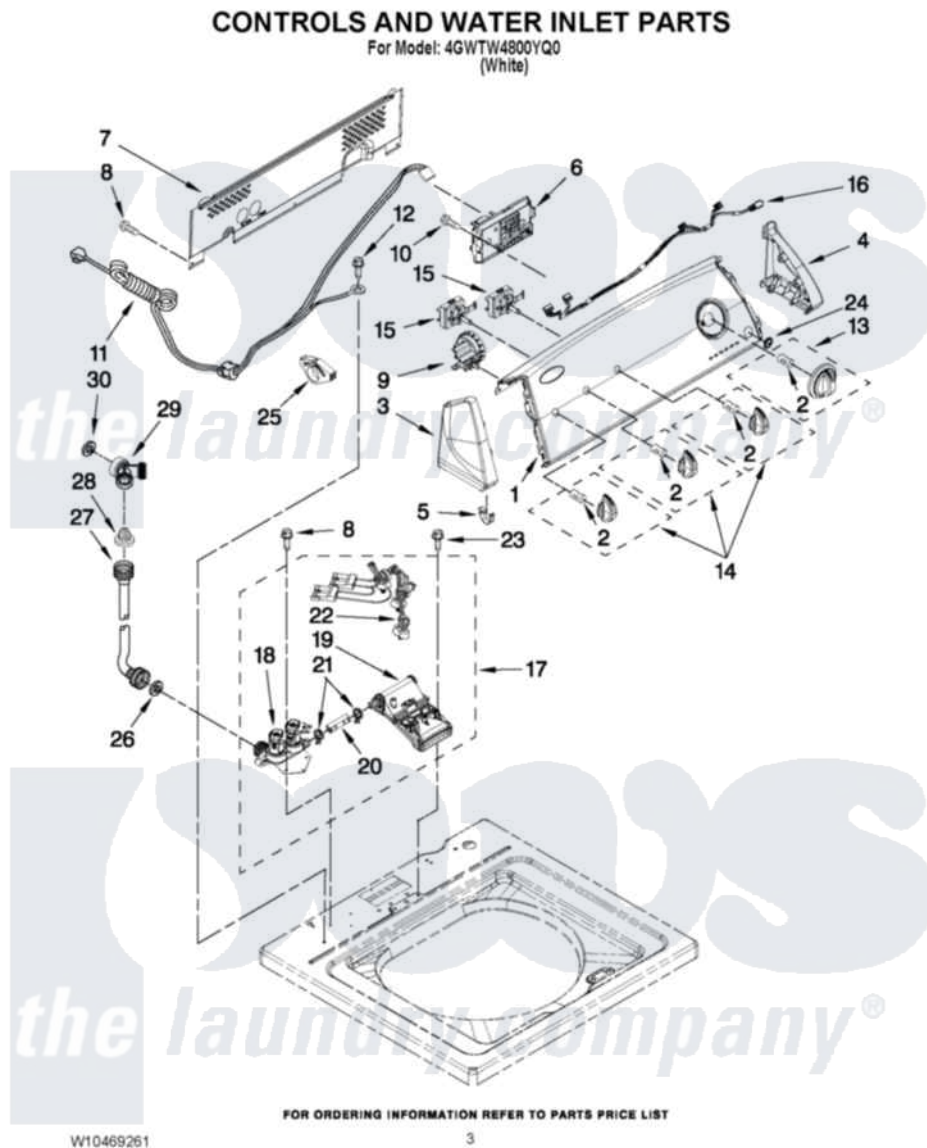

# Whirlpool 4GWTW4800YQ0 02 - CONTROLS AND WATER INLET PARTS

Whirlpool Residential Whirlpool 4GWTW4800YQ0 Washer Parts Parts Diagram 02 - CONTROLS AND WATER INLET PARTS

[Click on the part number to view part](#)

Item	Original Part Number	Replaced By	Status	Part Description
1	<a href="#">W10365092</a>			Panel, Console
2	<a href="#">8536939</a>			Clip, Knob
3	8566035	<a href="#">8565957</a>		Cap, End
4	8566032	<a href="#">8565954</a>		Cap, End
5	<a href="#">8312709</a>			Clip-Console
6	<a href="#">W10446369</a>			Control Unit Assembly, Machine And Motor
7	<a href="#">W10420985</a>			Panel, Console Rear Cover
8	1157158	<a href="#">489069</a>		Xxscrew, 10-12 X 1/2
9	<a href="#">W10268911</a>			Hose, Pressure Switch
10	<a href="#">90767</a>			Screw, 8A X 3/8 HeX Washer Head Tapping
11	<a href="#">W10422755</a>			Cord, Power
NI	N/P		Not Available	(PARTS NOT SHOWN)
"	<a href="#">W10153836</a>			10A Cord Lock
"	<a href="#">W10223804</a>			10A Cord, Adapters