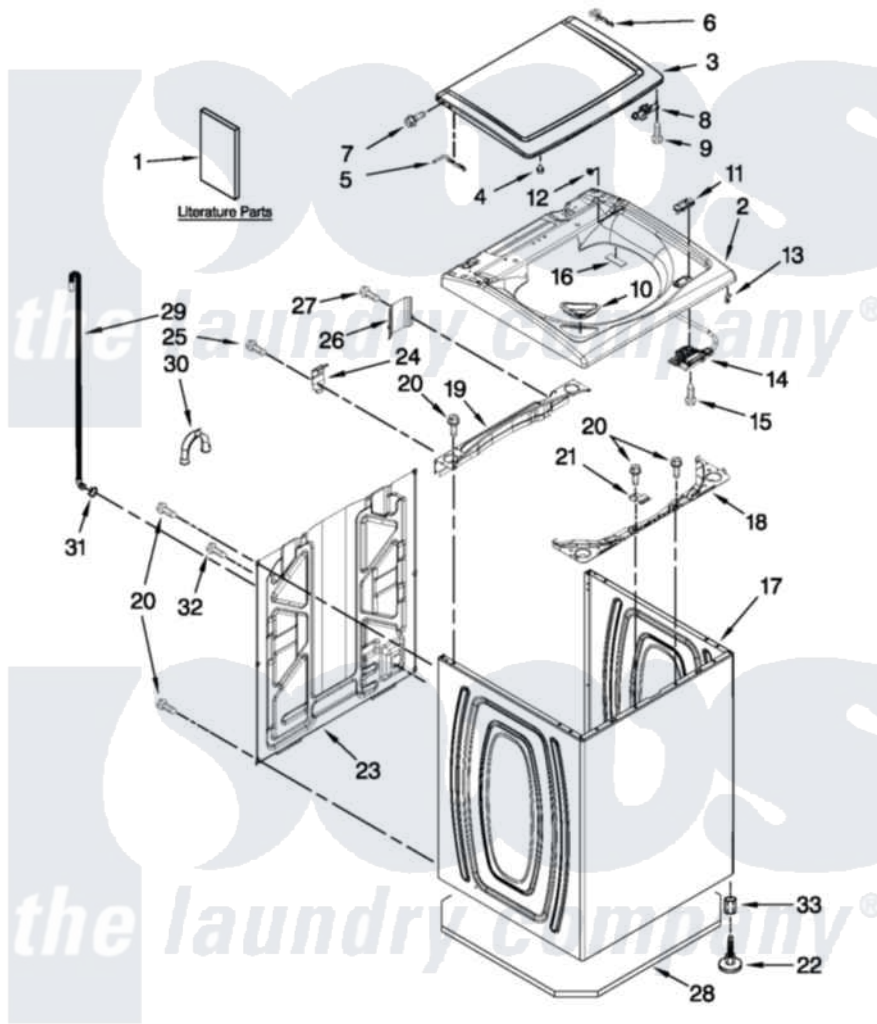

Whirlpool 4GWTW5550YW0 01 - TOP AND CABINET PARTS

TOP AND CABINET PARTS

For Model: 4GWTW5550YW0
(White)

AUTOMATIC WASHER

FOR ORDERING INFORMATION REFER TO PARTS PRICE LIST

1-12 Litho in U.S.A. (JLP)(bay)

1

Part No. W10479705 Rev. A

Whirlpool Residential Whirlpool 4GWTW5550YW0 Washer Parts Parts Diagram 01 - TOP AND CABINET PARTS

[Click on the part number to view part](#)

Item	Original Part Number	Replaced By	Status	Part Description
1	W10454261		Not Available	INSTALLATION INSTRUCTIONS
"	W10462972		Not Available	USE & CARE GUIDE
"	W10240504		Not Available	TECH SHEET IMPROVED WASH
2	W10246376			Top
3	W10270529			Lid
4	9724509			Bumper, Lid
5	W10295775			Hinge, Wire
6	W10294031			Hinge Wire
7	W10119828			Screw, Lid Hinge Mounting
8	W10240513			Strike, Lid Lock
9	W10273971			Screw, 6-19 X 1/2
10	W10240977			Dispenser, Bleach
11	W10392041			Bezel, Lid Lock
12	W10293272			Bearing, Lid Hinge
"	W10293230			Bearing, Lid Hinge