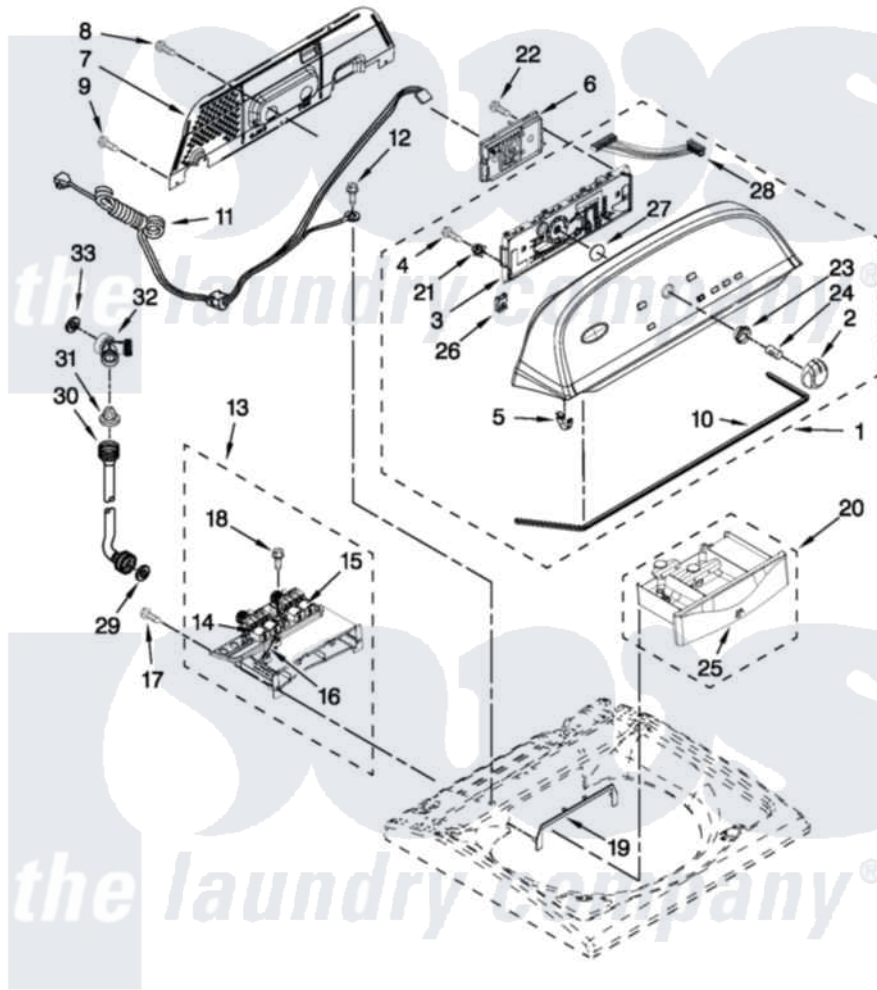

Whirlpool 4GWTW5550YW0 02 - CONSOLE AND DISPENSER PARTS

CONSOLE AND DISPENSER PARTS

For Model: 4GWTW5550YW0
(White)

W10479705

FOR ORDERING INFORMATION REFER TO PARTS PRICE LIST

3

Whirlpool Residential Whirlpool 4GWTW5550YW0 Washer Parts Parts Diagram 02 - CONSOLE AND DISPENSER PARTS

Click on the part number to view part

Item	Original Part Number	Replaced By	Status	Part Description
1	W10469858			Console
2	W10251392			Knob Assembly
3	W10362632			User Interface
4	W10219342			Screw, Baffle Mounting
5	8312709			Clip-Console
6	W10455041			Control Unit Assembly, Machine And Motor
7	W10420984			Panel, Console Rear Cover
8	3390647	488729		Screw
9	1157158	489069		Xxscrew, 10-12 X 1/2
10	W10280079			Seal, Console
11	W10453573			Cord, Power
12	3400076			Screw, Bracket Mounting
13	W10287482			Housing Assembly - Dispenser
14	W10240976			Valve, Cold Water Inlet
15	W10240975			Valve, Hot Water Inlet

16	W10368547		Harness, Valve
17	3400061		Screw, Dispenser Housing Mounting
18	97787	W10109200	Screw, Baffle Mounting
19	W10240946		Bezel, Dispenser
20	W10240958		Drawer, Dispenser Assembly
21	W10274524		Tensioner, Facia
22	9740848		Screw, Mixing Valve Mounting
23	W10325119		Spacer, Knob
24	8536939		Clip, Knob
25	W10287476		Handle, Dispenser Drawer Facia
26	W10298336		8-18 Nch, U-Type NUT
27	W10323092		Seal, User Interface
28	W10285493		Harness, User Interface
29	W10242307	16123	Washer Inlet-Hose Miscellaneous Parts Must be Ordered Separately.
30	W10194210	89503	Hose-Inlet
"	W10196191	89503	Hose-Inlet
31	353362	285452	Hose Screen
32	W10269488		Connector- Hose, Y
33	3357450		Washer, Water Inlet Hose