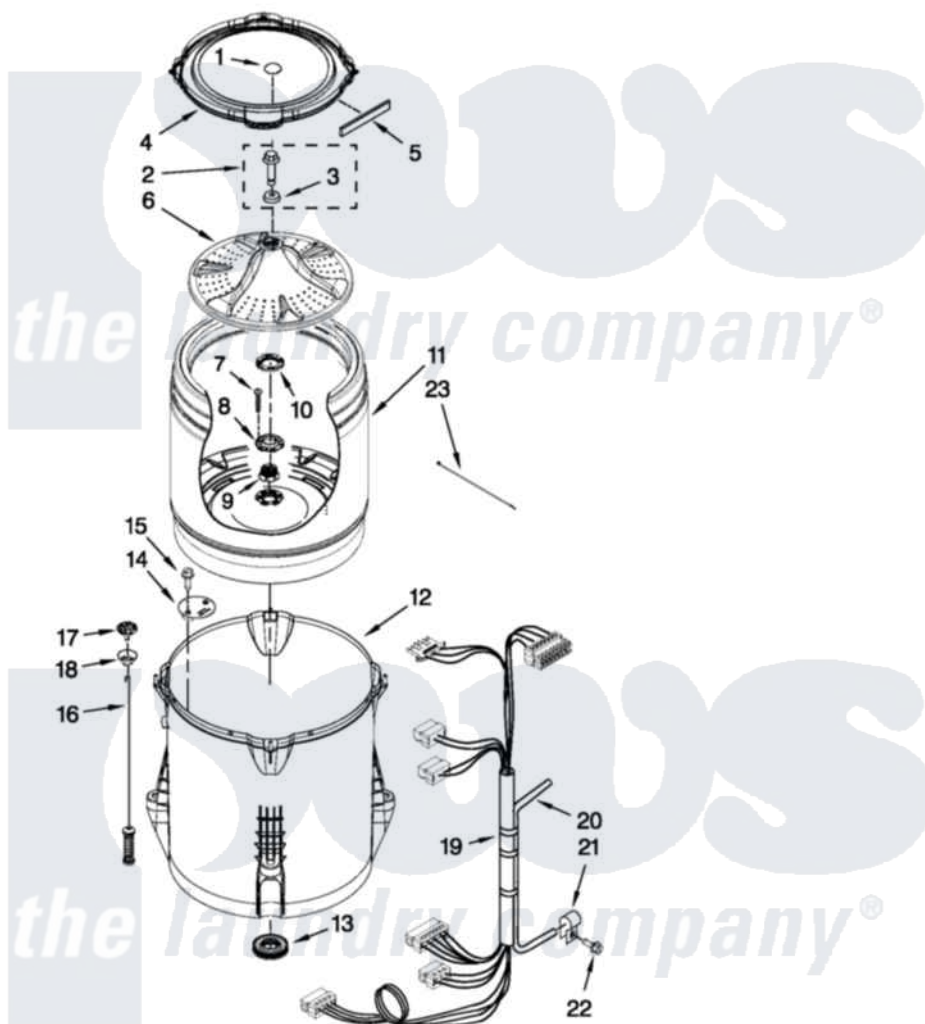

Whirlpool 4GWTW5550YW0 03 - BASKET AND TUB PARTS

BASKET AND TUB PARTS

For Model: 4GWTW5550YW0
(White)

W10479705

FOR ORDERING INFORMATION REFER TO PARTS PRICE LIST

5

Whirlpool [Residential Whirlpool 4GWTW5550YW0 Washer Parts](#) Parts Diagram 03 - BASKET AND TUB PARTS

[Click on the part number to view part](#)

Item	Original Part Number	Replaced By	Status	Part Description
1	W10305259			Cap, Impeller
2	W10003790			Screw And Washer
3	3949550			Washer
4	W10215146			Tub Ring
5	W10205824			Absorber, Impact
6	W10215118			Impeller
7	8533953			Screw, 8-16 X 1.000
8	W10291415	W10324651		Hub
9	W10291416	W10324651		Hub
10	W10291417	W10324651		Hub
11	W10238268	W10324650		Basket
12	W10238301	W10324648		Tub-Outer
13	W10006371	W10324647		Seal-Tub
14	W10215093			Filter, Drain Pump
15	8533928			Screw, 8-18 X 3/4
16	W10257086	W10317708		Supsension

17	W10405423	W10440729	Suspension
18	W10256551	W10440729	Suspension
19	W10328392	W10297443	Harness, Lower
20	8572540	353244	Hose, Pressure Switch
21	W10005430		Clamp, Pressure Hose Retainer
22	8533943	W10109200	Screw, Baffle Mounting
23	W10339879		Tie, Cable