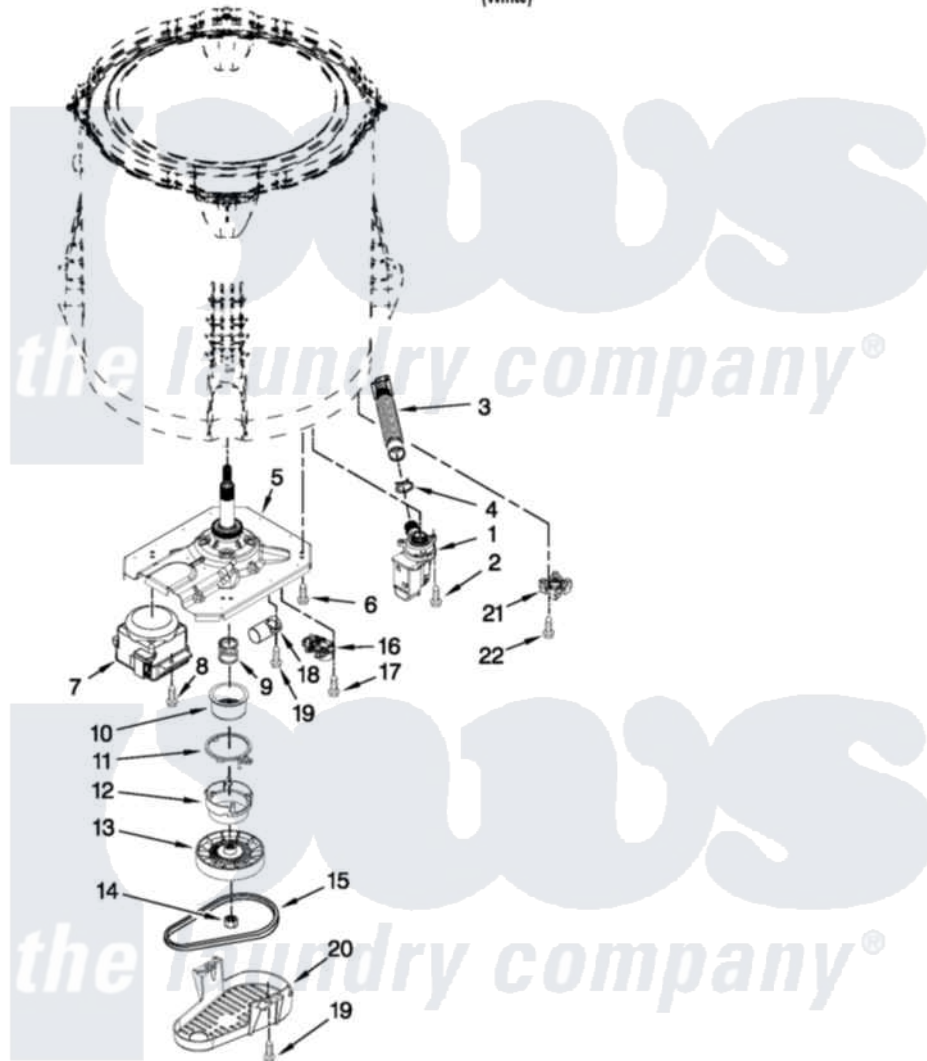

Whirlpool 4GWTW5550YW0 04 - GEARCASE, MOTOR AND PUMP PARTS

GEARCASE, MOTOR AND PUMP PARTS

For Model: 4GWTW5550YW0
(White)

FOR ORDERING INFORMATION REFER TO PARTS PRICE LIST

6

W10479705

Whirlpool [Residential Whirlpool 4GWTW5550YW0 Washer Parts](#) Parts Diagram 04 - GEARCASE, MOTOR AND PUMP PARTS

[Click on the part number to view part](#)

Item	Original Part Number	Replaced By	Status	Part Description
1	W10297344			Pump Assembly, Drain
2	W10004910			Screw, 12-16 X 1-1/4
3	W10215091			Hose, Inner Drain Assembly
4	8317496	285655		Clamp, Hose
5	W10006379	W10324649		Gearcase
6	W10249633			Screw, 7.2-1.6 X 30
7	W10249630			Motor, Drive
8	W10094780	W10182109		Screw-Kit
9	W10006382	W10315818		Cam
10	W10006352	W10315818		Cam
11	W10006353	W10315818		Cam
12	W10006354	W10315818		Cam
13	W10006356			Pulley
14	W10163336			Nut, Pulley
15	W10006384			Belt, Drive
16	W10249623			Actuator, Shift

17	9741052	Screw, 6-32 X 1.00
18	W10349182	Capacitor, Motor Run
19	357640	Screw And Washer
20	W10006383	Shield, Pulley Cover
21	W10238318	Counterweight
22	W10238319	Screw, 8-18 X 1.00