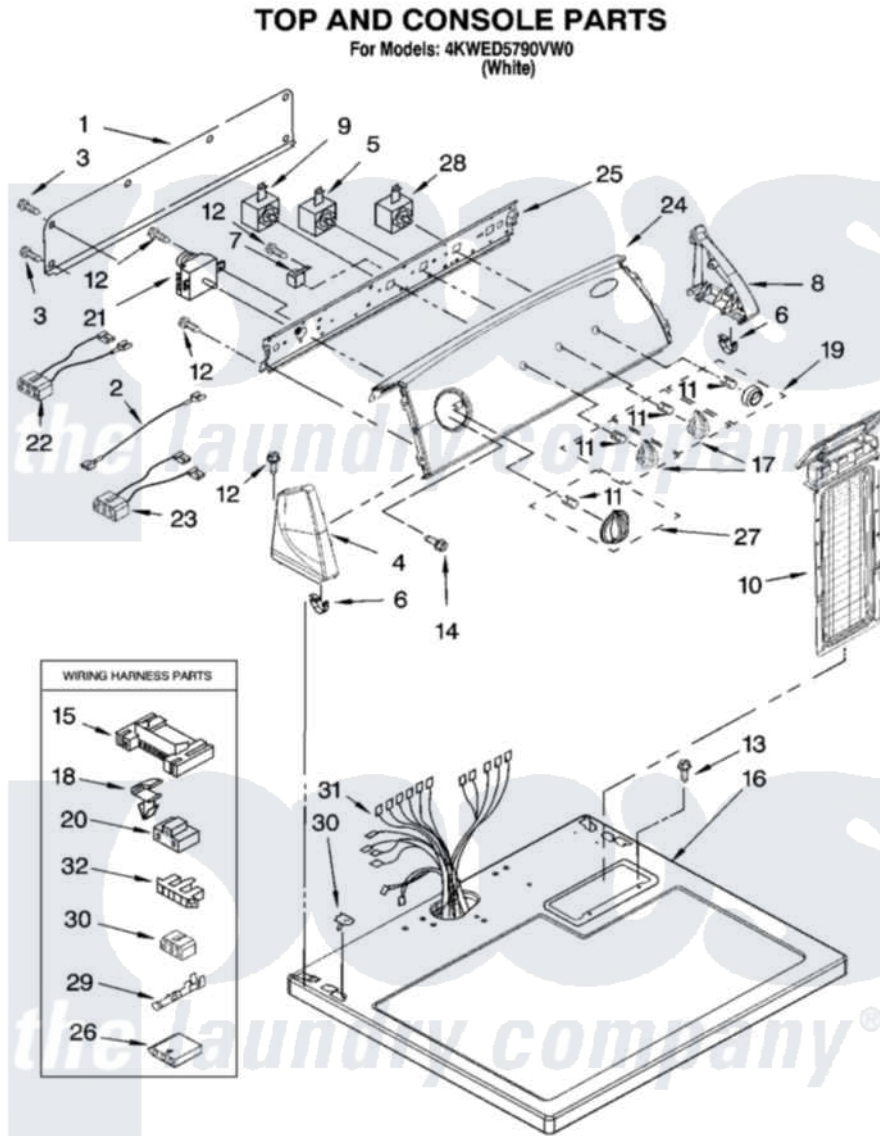

# Whirlpool 4KWED5790VW0 02 - TOP AND CONSOLE PARTS

W10248255

3

Whirlpool [Residential Whirlpool 4KWED5790VW0 Dryer Parts](#) Parts Diagram 02 - TOP AND CONSOLE PARTS  
Click on the part number to view part

Item	Original Part Number	Replaced By	Status	Part Description
1	<a href="#">8274261</a>			Do-It-Yourself Repair Manuals
2	<a href="#">3401684</a>			Jumper, Wire
3	<a href="#">693995</a>			Screw, Hex Head
4	8566035	<a href="#">8565957</a>		Cap, End
5	<a href="#">3405156</a>			Switch, Rotary
6	<a href="#">8312709</a>			Clip-Console
7	<a href="#">3952439</a>			Buzzer, Mini
8	8566032	<a href="#">8565954</a>		Cap, End
9	<a href="#">3399639</a>			Switch, Rotary Temperature
10	<a href="#">8557857</a>			Screen, Lint
11	<a href="#">8536939</a>			Clip, Knob
12	8533971	<a href="#">90767</a>		Screw, 8A X 3/8 HeX Washer Head Tapping
13	688983	<a href="#">487240</a>		Screw, For Mtg. Service Capacitor
14	8533951	<a href="#">3400859</a>		Screw, Grounding
15	<a href="#">3395683</a>			Receptacle, Multi-Terminal

16	8559800	<a href="#">8563663</a>	Top
17	<a href="#">W10034380</a>		Knob, Control
18	<a href="#">3394427</a>		Clip-Harness
19	<a href="#">W10034790</a>		Knob, Push-To-Start
20	<a href="#">3401144</a>		Connector
21	<a href="#">3979618</a>		Timer Assembly
22	<a href="#">3397695</a>		Wire, Jumper
23	3396029	<a href="#">8539893</a>	Wire, Jumper
24	<a href="#">W10115457</a>		Panel, Control
25	<a href="#">8566052</a>		Bracket, Console
26	<a href="#">3936144</a>		Do-It-Yourself Repair Manuals
27	<a href="#">W10034750</a>		Timer Knob Assembly
28	<a href="#">W10112668</a>		Switch, Push-To-Start
29	<a href="#">94614</a>		Terminal
30	<a href="#">3347243</a>		Block, Disconnect
31	<a href="#">W10167649</a>		Harness, Wiring
32	<a href="#">3397269</a>		Connector, Timer