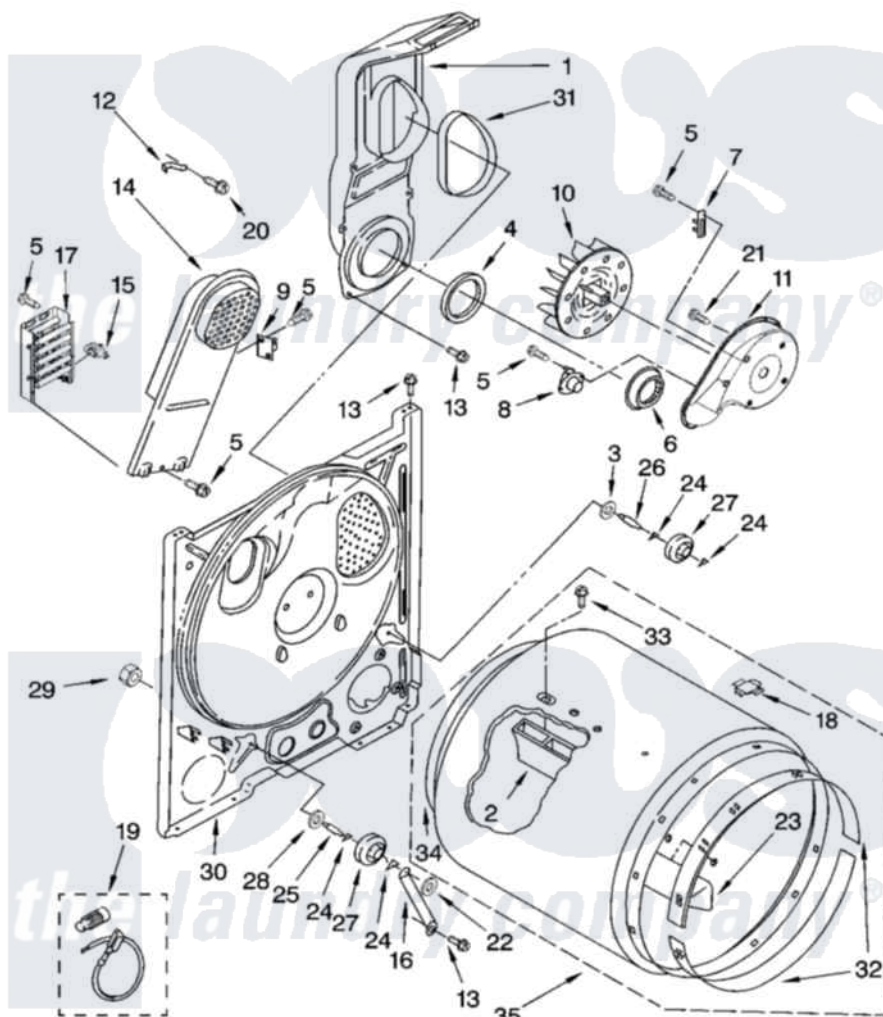

**Whirlpool 4KWED5790VW0 03 - BULKHEAD PARTS, OPTIONAL PARTS
(NOT INCLUDED)**

BULKHEAD PARTS

For Models: 4KWED5790VW0
(White)

W10248255

5

Whirlpool [Residential Whirlpool 4KWED5790VW0 Dryer Parts](#) Parts Diagram 03 - BULKHEAD PARTS, OPTIONAL PARTS (NOT INCLUDED)

[Click on the part number to view part](#)

Item	Original Part Number	Replaced By	Status	Part Description
1	348368			Lint Chute Assembly
2	692490			Baffle, Drum
3	3388703			Washer, Support
4	347139			Seal, Lint Chute
5	90767			Screw, 8A X 3/8 HeX Washer Head Tapping
6	696302			Shield, Exhaust
7	3392519			Thermal Limiter
8	3387137			Thermostat, Internal-Bias
9	3977393	279816		Cutoff-Tml
10	694089			Wheel, Blower
11	8577230			Housing, Blower
12	3398161			CLIP
13	343641	681414		Screw, 10AB X 1/2
14	8541818			Box, Heater

15	3977767		Thermostat, High Limit 250 F
16	3976434		Bracket, Support Shaft
17	3403585	279838	Element
18	8066086		Plug, Drum Hole
19	279457		Wire Kit, Terminal
20	489463		Screw, 8-18 X 1/16
21	3390647	488729	Screw
22	90296		Nut, Push On
23	3403636		Baffle, Drum
24	690997		Washer, Thrust
25	3399506	W10359270	Shaft, Drum Roller Threads
26	3399507	W10359269	Shaft, Drum Roller Threads
27	3397590	349241T	Support
28	348197		Washer, Support
29	3359452		Nut, Lock
30	3403410		Bulkhead
31	339956		Seal, Air Duct To Bulkhead
32	692526	279441	BeaRng-Rng
33	W10219342		Screw, Baffle Mounting
34	3406130	279857	Seal
35	695587		Drum Assembly
	BLANK	Not Available	ACCESSORY PARTS
"	279948	4392065	Kit, Dryer Repair
"	3406839		Dry Rack Assembly
"	8522199		Accessory Parts
"	72017		Paint, Touch-Up
"	4392899		Paint, Touch-Up
"	350930		Paint, Pressurized Spray B
"	4392901		Paint, Pressurized Spray
"	350938		Paint, Pressurized Spray B
"	799344		Paint, Touch-Up)
"	4392900		Paint, Bulk)