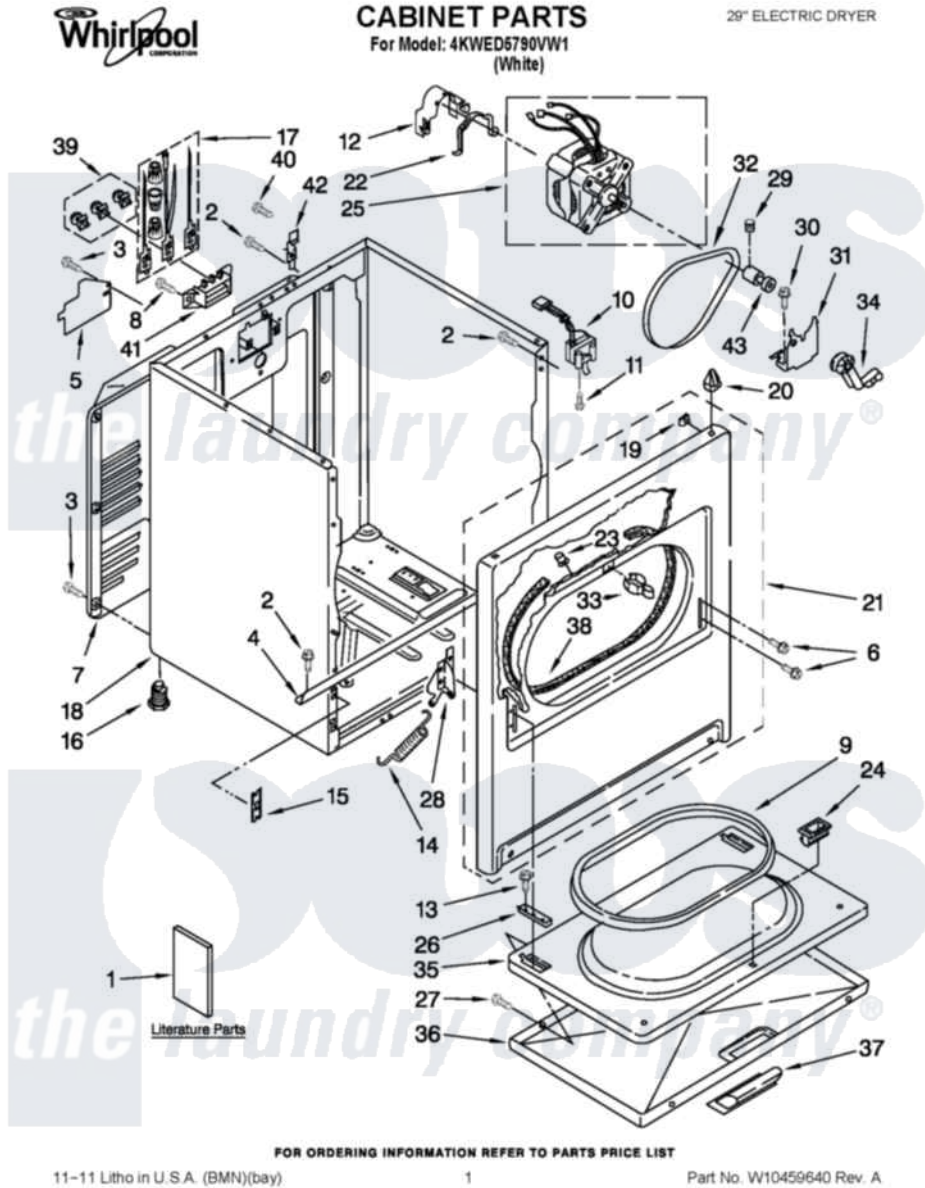

# Whirlpool 4KWED5790VW1 01 - CABINET PARTS

Whirlpool [Residential Whirlpool 4KWED5790VW1 Dryer Parts](#) Parts Diagram 01 - CABINET PARTS  
 Click on the part number to view part

Item	Original Part Number	Replaced By	Status	Part Description
1	W10131613		Not Available	Instructions, Installation (English)
"	W10131614		Not Available	Instructions, Installation (Arabic)
"	W10131636		Not Available	Use & Care Guide
"	W10396180		Not Available	WIRING DIAGRAM
"	W10131637		Not Available	Sheet, Cycle Feature
2	343641	<a href="#">681414</a>		Screw, 10AB X 1/2
3	<a href="#">693995</a>			Screw, Hex Head
4	<a href="#">W10236073</a>			Bracket, Cabinet
5	<a href="#">3396795</a>			Cover, Terminal Block
6	342043	<a href="#">486146</a>		Screw
7	3396805	<a href="#">280043</a>		Panel-Rear
8	3393008	<a href="#">308685</a>		Side Trim )
9	<a href="#">3390731</a>			Seal, Door
10	3406109	<a href="#">3406107</a>		Door Switch Assembly
11	697773	<a href="#">3395530</a>		Screw