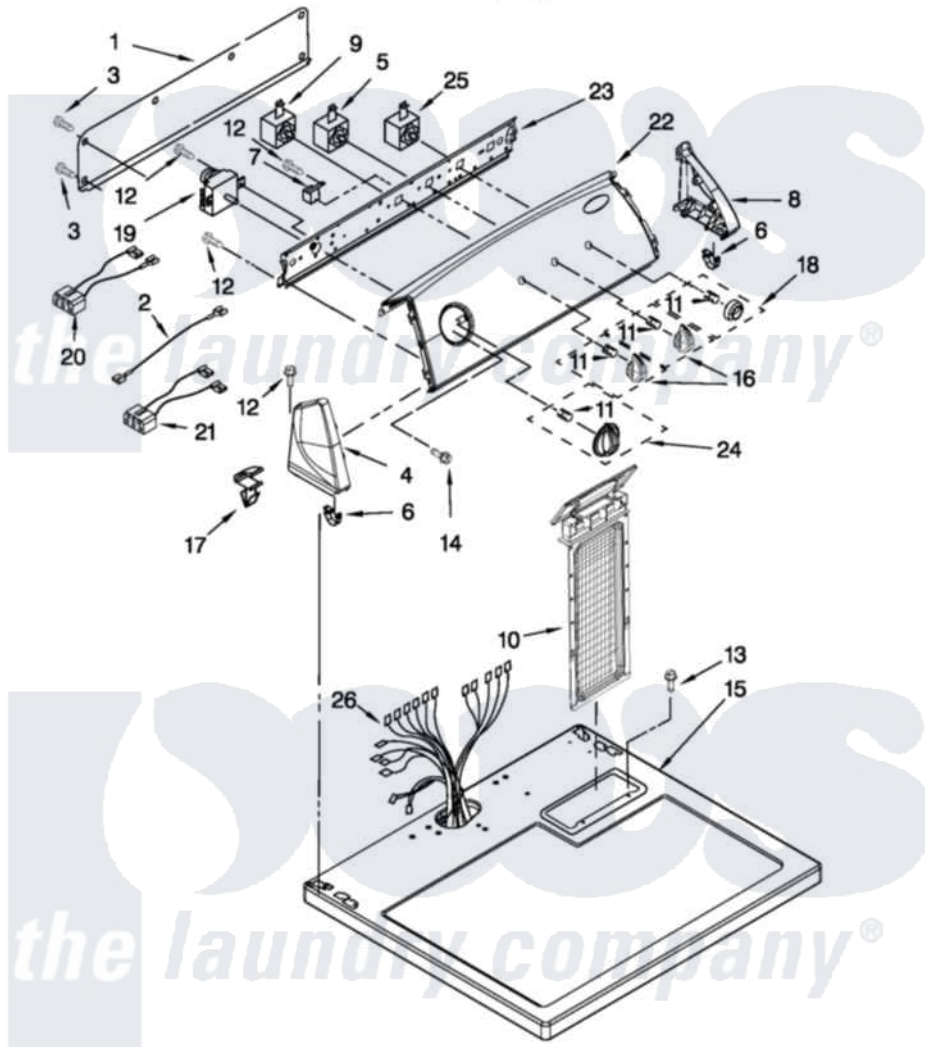

Whirlpool 4KWED5790VW1 02 - TOP AND CONSOLE PARTS

TOP AND CONSOLE PARTS

For Model: 4KWED5790VW1
(White)

FOR ORDERING INFORMATION REFER TO PARTS PRICE LIST

W10459640

3

Whirlpool [Residential Whirlpool 4KWED5790VW1 Dryer Parts](#) Parts Diagram 02 - TOP AND CONSOLE PARTS
Click on the part number to view part

Item	Original Part Number	Replaced By	Status	Part Description
1	8274261			Do-It-Yourself Repair Manuals
2	3401684			Jumper, Wire
3	693995			Screw, Hex Head
4	8566035	8565957		Cap, End
5	3405156			Switch, Rotary
6	8312709			Clip-Console
7	3952439			Buzzer, Mini
8	8566032	8565954		Cap, End
9	3399639			Switch, Rotary Temperature
10	8557857			Screen, Lint
11	8536939			Clip, Knob
12	8533971	90767		Screw, 8A X 3/8 HeX Washer Head Tapping
13	688983	487240		Screw, For Mtg. Service Capacitor
14	8533951	3400859		Screw, Grounding
15	8559800	8563663		Top

16	W10034380		Knob, Control
17	3394427		Clip-Harness
18	W10034790		Knob, Push-To-Start
19	3979618		Timer Assembly
20	3397695		Wire, Jumper
21	3396029	8539893	Wire, Jumper
22	W10115457		Panel, Control
23	8566052		Bracket, Console
24	W10034750		Timer Knob Assembly
25	W10112668		Switch, Push-To-Start
26	W10386312		Harness, Wiring