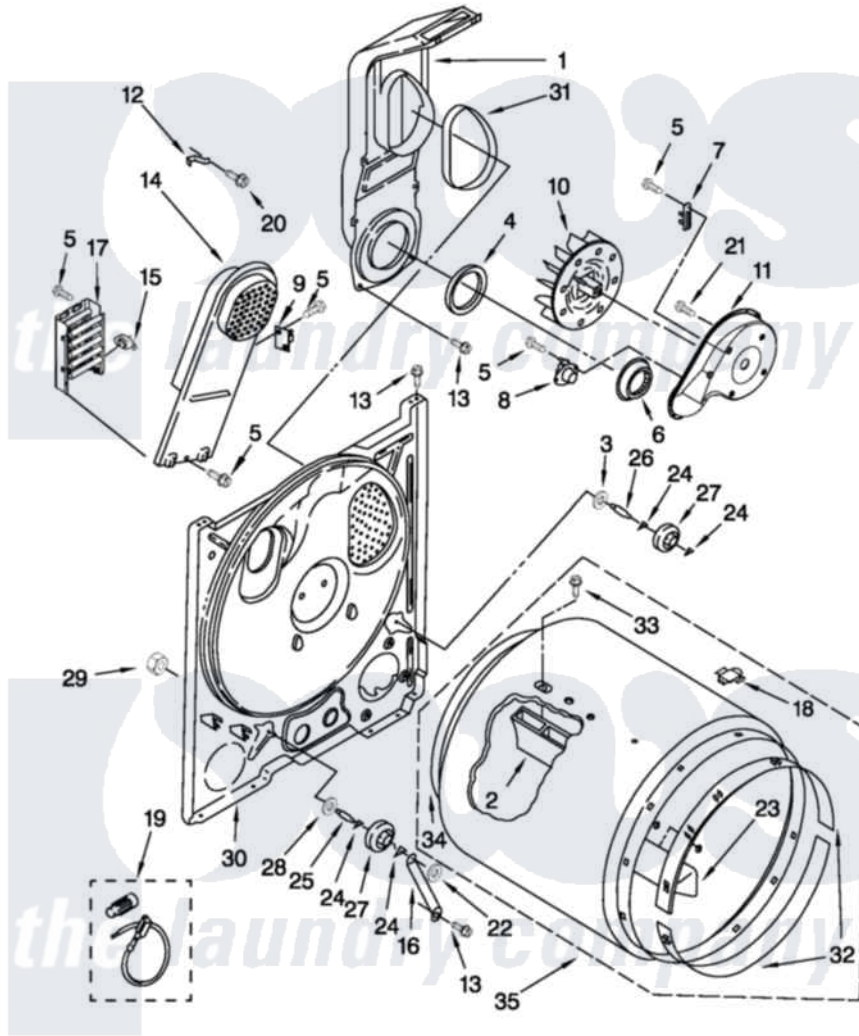

Whirlpool 4KWED5790VW1 03 - BULKHEAD PARTS

BULKHEAD PARTS

For Model: 4KWED5790VW1
(White)

FOR ORDERING INFORMATION REFER TO PARTS PRICE LIST

W10459640

5

Whirlpool [Residential Whirlpool 4KWED5790VW1 Dryer Parts](#) Parts Diagram 03 - BULKHEAD PARTS
Click on the part number to view part

Item	Original Part Number	Replaced By	Status	Part Description
1	348368			Lint Chute Assembly
2	692490			Baffle, Drum
3	3388703			Washer, Support
4	347139			Seal, Lint Chute
5	90767			Screw, 8A X 3/8 HeX Washer Head Tapping
6	696302			Shield, Exhaust
7	3392519			Thermal Limiter
8	3387137			Thermostat, Internal-Bias
9	3977393	279816		Cutoff-Tml
10	694089			Wheel, Blower
11	8577230			Housing, Blower
12	3398161			CLIP
13	343641	681414		Screw, 10AB X 1/2
14	8541818			Box, Heater
15	3977767			Thermostat, High Limit 250 F
16	3976434			Bracket, Support Shaft

17	3403585	279838	Element
18	8066086		Plug, Drum Hole
19	279457		Wire Kit, Terminal
20	489463		Screw, 8-18 X 1/16
21	3390647	488729	Screw
22	90296		Nut, Push On
23	3403636		Baffle, Drum
24	690997		Washer, Thrust
25	W10359270		Shaft, Drum Roller Threads
26	W10359269		Shaft, Drum Roller Threads
27	3397590	349241T	Support
28	348197		Washer, Support
29	W10298789		Nut, Push-In
30	3403410		Bulkhead
31	339956		Seal, Air Duct To Bulkhead
32	692526	279441	BeaRng-Rng
33	W10219342		Screw, Baffle Mounting
34	W10352407	279857	Seal
35	695587		Drum Assembly