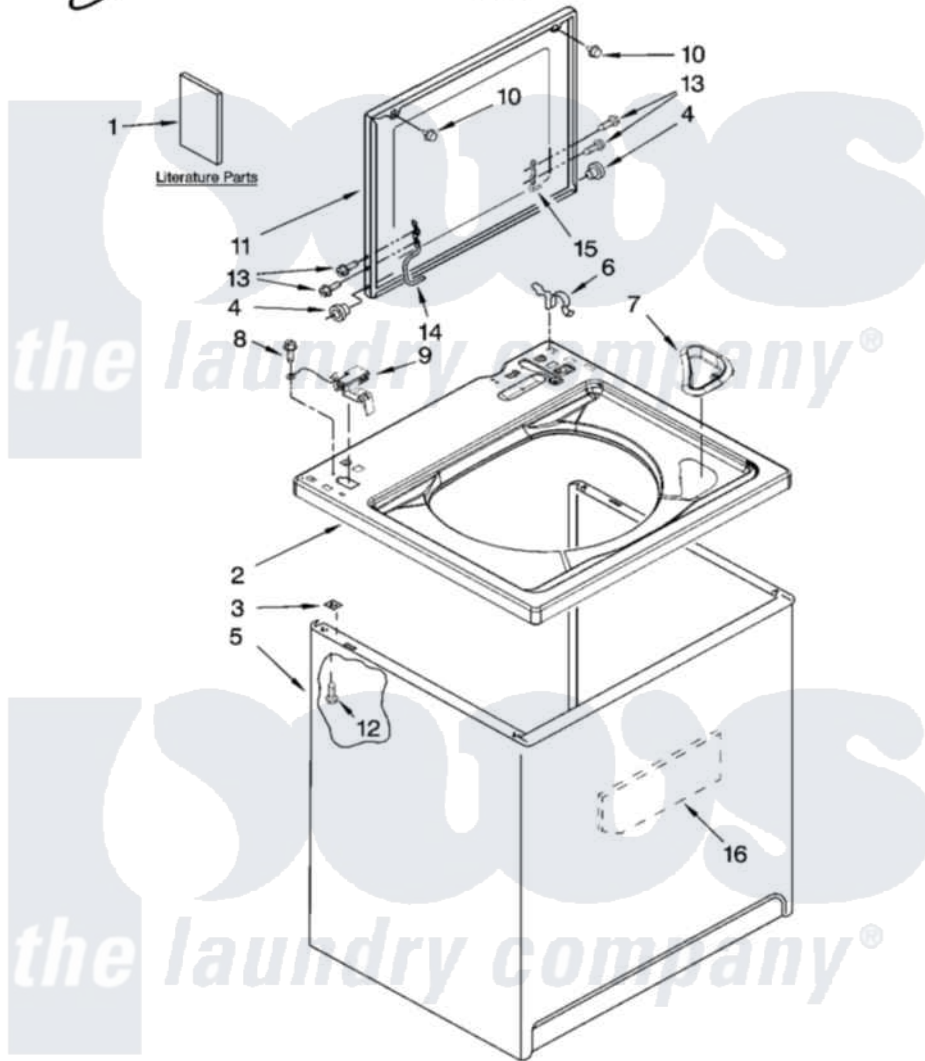

# Whirlpool 4KWTW5790VW0 01 - TOP AND CABINET PARTS

## TOP AND CABINET PARTS

For Model: 4KWTW5790VW0  
(White)

AUTOMATIC  
WASHER

1-09 Litho in U.S.A. (drd)(bay)

1

Part No. W10239478 Rev. A

Whirlpool [Residential Whirlpool 4KWTW5790VW0 Washer Parts](#) Parts Diagram 01 - TOP AND CABINET PARTS  
Click on the part number to view part

Item	Original Part Number	Replaced By	Status	Part Description
1	W10221755		Not Available	Installation Instructions
"	W10221757		Not Available	Use & Care Guide
"	W10221756		Not Available	Feature Sheet
"	W10217697		Not Available	Wiring Diagram
2	<a href="#">W10194572</a>			Top
3	62750			Spacer, Cabinet To Top (4)
4	<a href="#">8319539</a>			Bearing, Lid Hinge
5	<a href="#">63424</a>			Cabinet
6	<a href="#">62780</a>			Clip, Top And Cabinet And Rear Panel
7	<a href="#">W10192089</a>			Dispenser, Bleach
8	<a href="#">3351614</a>			Screw, Gearcase Cover Mounting
9	<a href="#">8318084</a>			Switch, Lid
10	<a href="#">9724509</a>			Bumper, Lid
11	W10171313	<a href="#">W10193861</a>		Lid
12	<a href="#">3390631</a>			Screw, 10-16 X 3/8