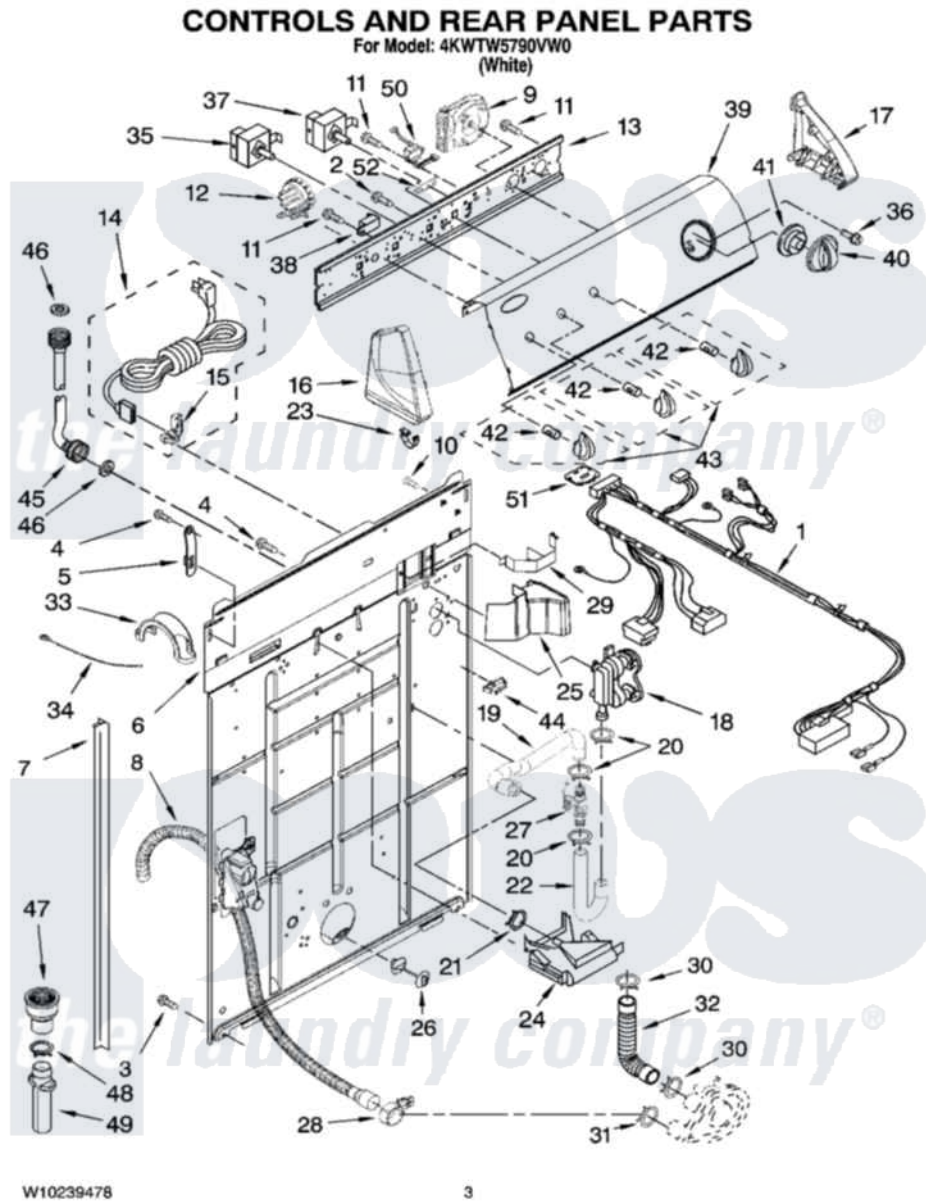

Whirlpool 4KWTW5790VW0 02 - CONTROLS AND REAR PANEL PARTS

Whirlpool [Residential Whirlpool 4KWTW5790VW0 Washer Parts](#) Parts Diagram 02 - CONTROLS AND REAR PANEL PARTS

[Click on the part number to view part](#)

Item	Original Part Number	Replaced By	Status	Part Description
1	W10217698			Wiring Harness
2	3400073			Screw, Ground
3	62863	3390631		Screw, 10-16 X 3/8
4	9740848			Screw, Mixing Valve Mounting
5	8568314			Strap, Console
6	W10194451			Panel, Rear
7	62747			Pad, Rear Panel
8	W10189267			Drain Hose Assembly
9	W10110460			Timer, Control
10	3351614			Screw, Gearcase Cover Mounting
11	90767			Screw, 8A X 3/8 HeX Washer Head Tapping
12	8577844	W10339251		Switch-WL
13	8566003			Bracket, Control
14	W10111552			Cord, Power

15	8559337	285777	Relief-Str
16	8566035	8565957	Cap, End
17	8566032	8565954	Cap, End
18	3360397		Valve, Water Mixing
19	3349365		Hose, Sensor
20	370451	596669	Clamp, Manifold
21	371503	596669	Clamp, Manifold
22	3357319		Hose, Vacuum Break
23	8312709		Clip-Console
24	387606	3360977	Break-Vac
25	8314879		Shield, Inlet Valve
26	8519200		Support, Rear Panel
27	3352282		Sensor-Etc-Inline
28	8541668		Clamp, Hose
29	8055003		Clip, Harness And Pressure Switch
30	3363366	616099	Clamp
31	8317496	285655	Clamp, Hose
32	3951449	285871	Hose
33	8577378		U-Bend, Drain Hose
34	3347868	W10339879	Tie, Cable
35	W10219753		Switch, Water Temperature
36	3400818		Screw, Timer Mounting
37	3950356		Switch, Rotary
38	3952439		Buzzer, Mini
39	W10219144		Panel, Console
40	W10034730		Knob, Timer
41	8566018		Dial,
42	8536939		Clip, Knob
43	W10034380		Knob, Control
44	3352944		Clip, Harness
45	W10194208	89503	Hose-Inlet
"	8571378	89503	Hose-Inlet
46	W10242307	16123	Washer Inlet-Hose Miscellaneous Parts Must be Ordered Separately.
47	8577375		Coupling, Drain Hose
48	285655		Clamp, Hose
49	3363920	3363920A	Adapter
50	3407160		Transformer
51	W10110247		Control, Atc-lec
52	8316039		Shield, Atc