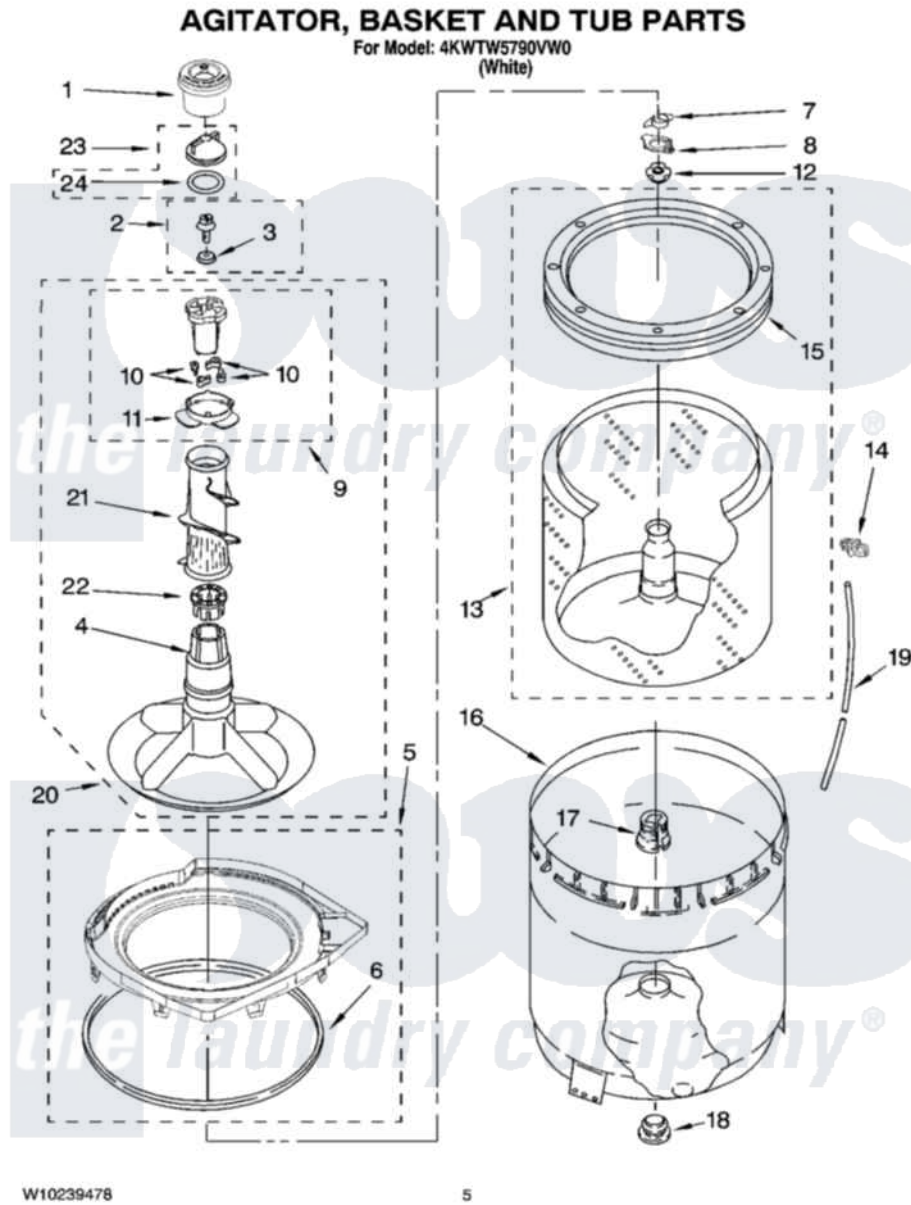

Whirlpool 4KWTW5790VW0 03 - AGITATOR, BASKET AND TUB PARTS

Whirlpool [Residential Whirlpool 4KWTW5790VW0 Washer Parts](#) Parts Diagram 03 - AGITATOR, BASKET AND TUB PARTS

Click on the part number to view part

Item	Original Part Number	Replaced By	Status	Part Description
1	8575076	8575076A		Dispenser
2	358237			Screw And Washer
3	3949550			Washer
4	3347288			Agitator
5	W10168523			Tub Ring And Gasket
6	3359585	3976308		Gasket, Tub Ring
7	3354845			Clip, Agitator
8	8543666			Washer, Agitator
9	3363663	285811		Cam-Agitator
10	3366877	80040		Dog-Agitator
11	3363661			Bearing, Driven Cam
12	21366			Nut, Spanner
13	8526016	W10389328		Clothes Container, Assembly
14	2219077			Clip, Pressure Switch Hose
15	387240			Ring, Balance
16	63849			Strain Relief, Power Cord

17	389140		Tub Block, Basket Drive
18	383727		Gasket, Centerpodt
19	3347780	353244	Hose, Pressure Switch
20	3946501		Agitator, Assembly
21	3363003		Mover, Clothes
22	3350389	285587	Washer
23	3354733	W10074580	Cap, Barrier
24	W10072840		Fabric Softener