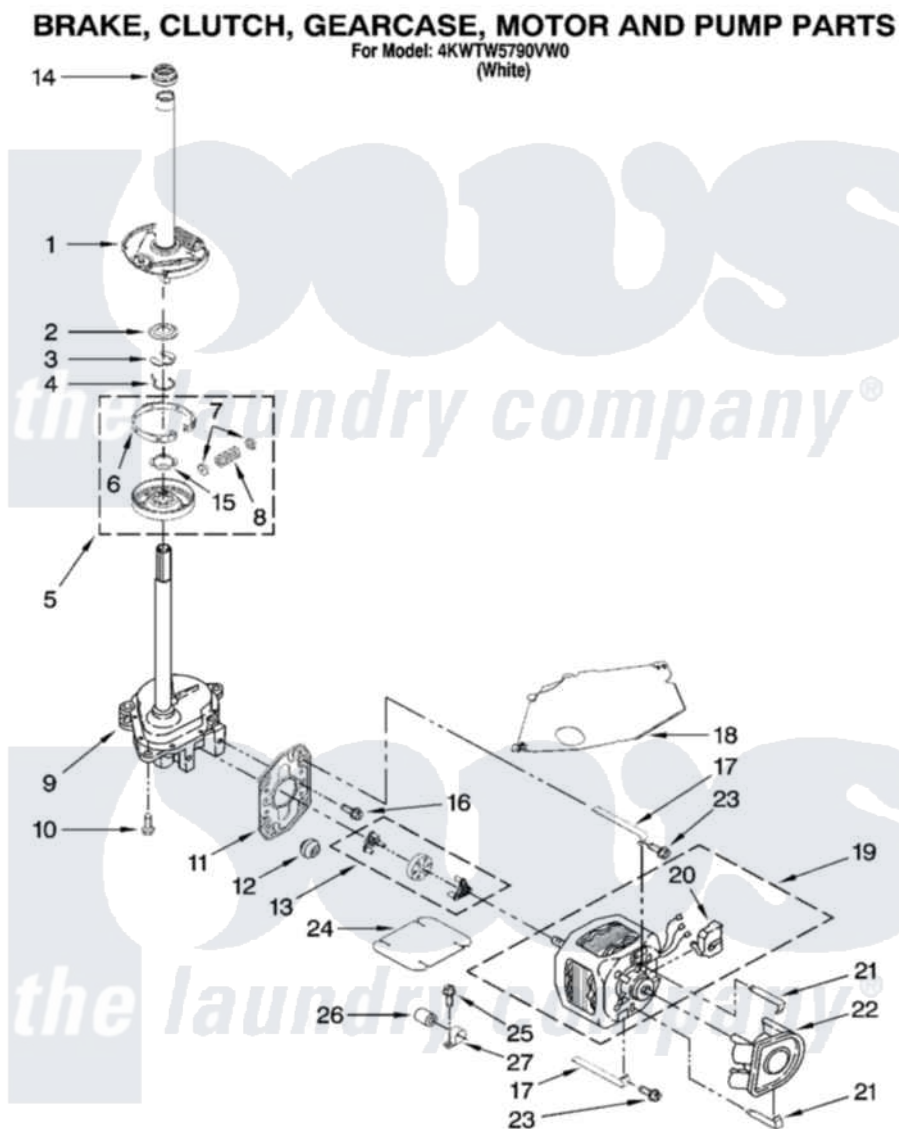

# Whirlpool 4KWTW5790VW0 04 - BRAKE, CLUTCH, GEARCASE, MOTOR AND PUMP PARTS

W10239478

7

Whirlpool [Residential Whirlpool 4KWTW5790VW0 Washer Parts](#) Parts Diagram 04 - BRAKE, CLUTCH, GEARCASE, MOTOR AND PUMP PARTS  
Click on the part number to view part

Item	Original Part Number	Replaced By	Status	Part Description
1	388952	<a href="#">285792</a>		Basketdrive
2	<a href="#">63292</a>			Washer, Spin Tube Thrust
3	62697	<a href="#">W10080230</a>		Ring, Spin Tube Support
4	63283	<a href="#">285353</a>		Ring
5	3951311	<a href="#">285785</a>		Clutch
6	3951308	<a href="#">285790</a>		Lining
7	<a href="#">62646</a>			Cap, Clutch Spring
8	<a href="#">3946792</a>			Spring And Damper Assembly
9	3360630	<a href="#">3360629</a>		Gearcase
10	3357334	<a href="#">3400516</a>		Screw Anti-Rattle
11	<a href="#">62611</a>			Plate, Motor Mount To Gearcase
12	<a href="#">62691</a>			Grommet, Motor
13	3364003	<a href="#">285753A</a>		Coupling
14	<a href="#">8577374</a>			Seal, Centerpost

15	<a href="#">3355454</a>		Clip, Main Drive
16	<a href="#">3400516</a>		Screw Anti-Rattle
17	<a href="#">W10086010</a>		Retainer, Motor
18	<a href="#">3362089</a>		Shield, Tub To Motor
19	<a href="#">3353846</a>		Motor, Main Drive
20	<a href="#">8529896</a>		Switch, Main Drive Motor
21	<a href="#">8546127</a>		Retainer, Pump
22	<a href="#">3363394</a>		Pump
23	3387485	<a href="#">273556</a>	Screw, 10-16 X 5/8
24	<a href="#">3946532</a>		Shield, Motor
25	62863	<a href="#">3390631</a>	Screw, 10-16 X 3/8
26	<a href="#">8572717</a>		Capacitor, Motor Start
27	<a href="#">3949496</a>		Clamp, Capacitor