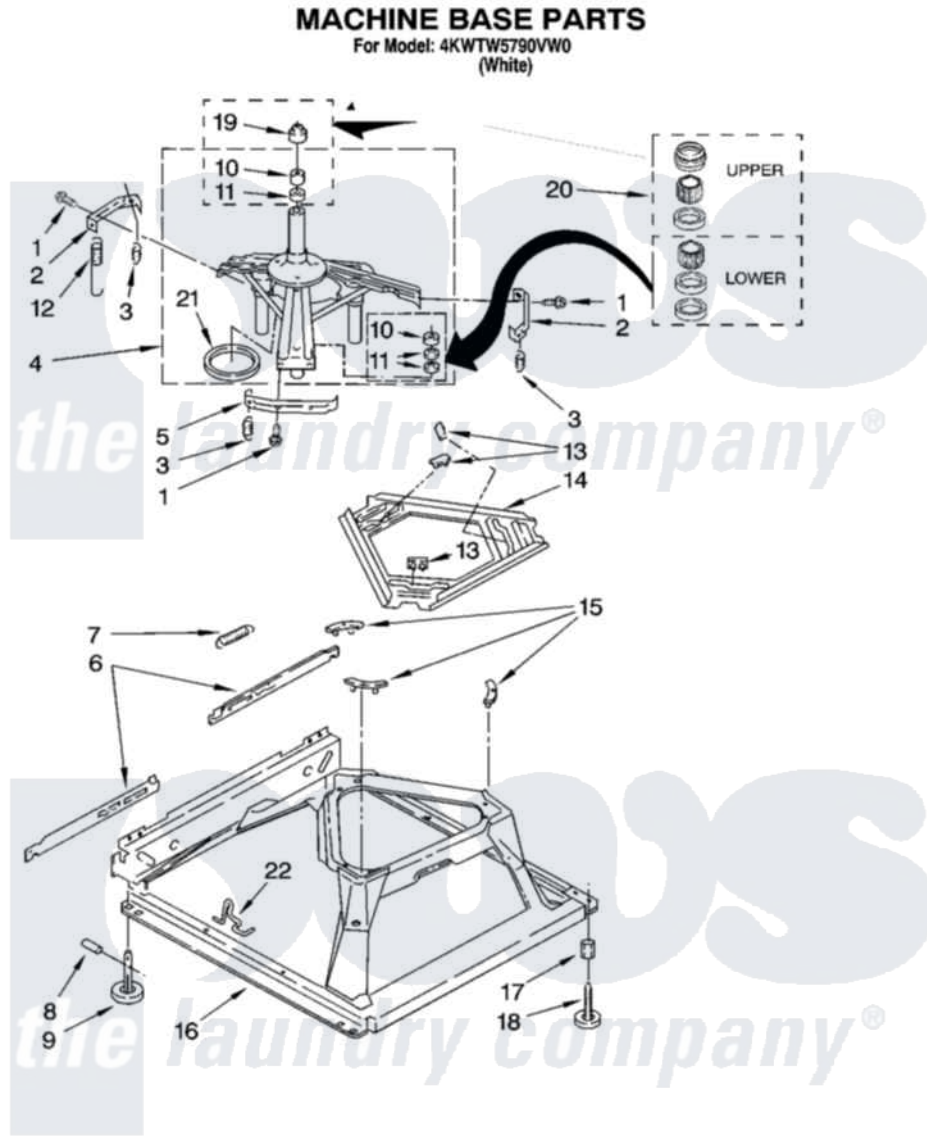

Whirlpool 4KWTW5790VW0 05 - MACHINE BASE PARTS

8

W10239478

Whirlpool [Residential Whirlpool 4KWTW5790VW0 Washer Parts](#) Parts Diagram 05 - MACHINE BASE PARTS
Click on the part number to view part

Item	Original Part Number	Replaced By	Status	Part Description
1	3400076			Screw, Bracket Mounting
2	64067			Bracket, Spring Outer
3	63907			Spring, Suspension
4	8575214	280184		Support
5	64065			Bracket, Spring Outer
6	63466			Link, Leveling Mechanism
7	62597	8316845		Spring
8	62837			Pin, Knurled
9	62596	285244		Feet-Leveling
10	8546455			Bearing, Centerpost
11	357409	359449		Seal, Agitator Shaft
12	388492	W10250667		Spring, Counterweight
13	62568	285219		Pad
14	3946509			Plate, Suspension
15	3363660	285744		Pad
16	3946512	285771		Base

17	3359452	Nut, Lock
18	W10001130	Foot, Leveling
19	8577376	Seal, Centerpost
20	285203	Centerpost Bearing Kit
21	63134	Ring, Sound Deadening
22	W10145155	Retainer, Suspension Spring