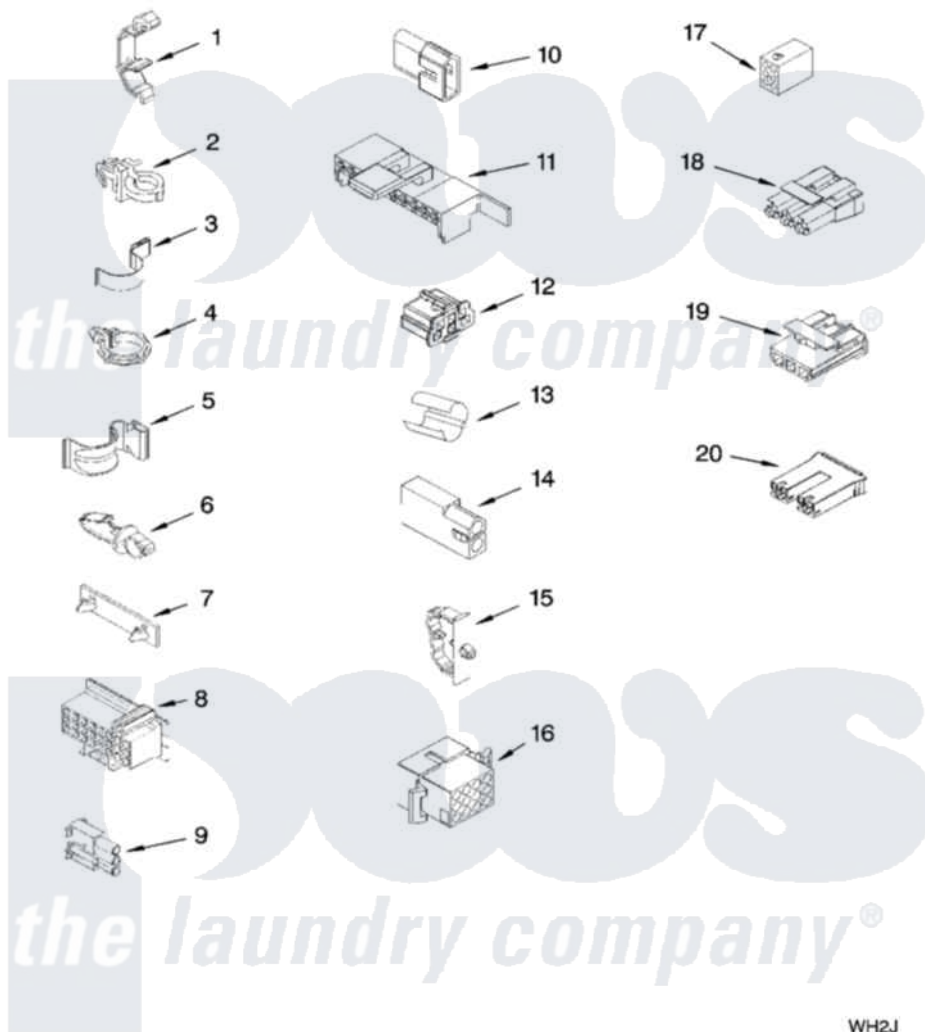

Whirlpool 4KWTW5790VW0 06 - WIRING HARNESS PARTS

WIRING HARNESS PARTS

For Model: 4KWTW5790VW0
(White)

W10239478

9

WH2J

Whirlpool [Residential Whirlpool 4KWTW5790VW0 Washer Parts](#) Parts Diagram 06 - WIRING HARNESS PARTS
Click on the part number to view part

Item	Original Part Number	Replaced By	Status	Part Description
1	3349557			Retainer, Harness
2	388498		Not Available	Clip, Harness
3	3347812	8528351		Clip
4	3352501	8559320		Restraint, Hose
5	90016			Clip, Pressure Switch Hose
6	3390496	8281256		Clip, Harness
7	389379			Retainer, Side To Feature Panel
8	3948614			Disconnect Block
"	352089			Timer, Block Disconnect
9	62889			Receptacle, Terminal
10	353424			Plug, Terminal
11	62505			Block, Disconnect
12	3347243			Block, Disconnect
13	63523			Harness, Protector
14	717252			Receptacle, Terminal
15	3352944			Clip, Harness

16	3390423		Not Available	Block, Disconnect (12-Way) (Timer) (Use Term. 94613)
17	3347730		Not Available	Receptacle, (6-Way) (Use Term. 94613)
18	3948617	2172937		Connector
19	3360056			Connector
20	3354925			Block, Connector
"	3354926			Block, Connector