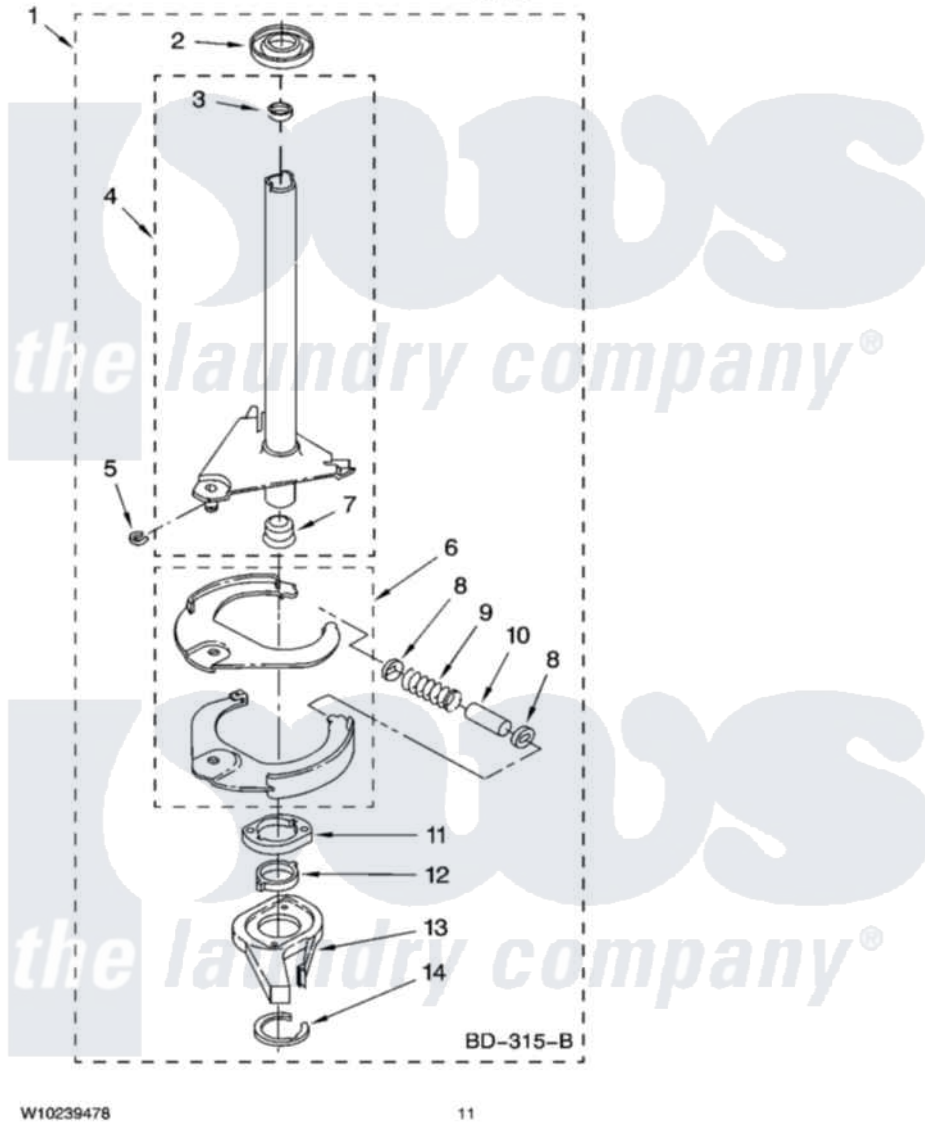

Whirlpool 4KWTW5790VW0 07 - BRAKE AND DRIVE TUBE PARTS

BRAKE AND DRIVE TUBE PARTS

For Model: 4KWTW5790VW0
(White)

W10239478

11

Whirlpool Residential Whirlpool 4KWTW5790VW0 Washer Parts Parts Diagram 07 - BRAKE AND DRIVE TUBE PARTS
Click on the part number to view part

Item	Original Part Number	Replaced By	Status	Part Description
1	388952	285792		Basketdrive
2	62658			Ring, Thrust
3	356427			Seal, Spin Pinion
4	64027	64208		Tube-Spin
5	64035	W10083190		Ring, Retaining
6	64232	285438		Shoe-Brake
7	62703	8546462		"T" Bearing, Spin Tube
8	3353956	285658		Sleeve
9	387806		Not Available	Spring, Brake
10	3355360	285658		Sleeve
11	661516	8546461		Cam, Brake Release
12	63022			Sleeve, Cam
13	64194	285790		Lining
14	90368	W10083200		Ring, Retaining
	BLANK		Not Available	Following Parts Not Illustrated
"	285208			Lubricant