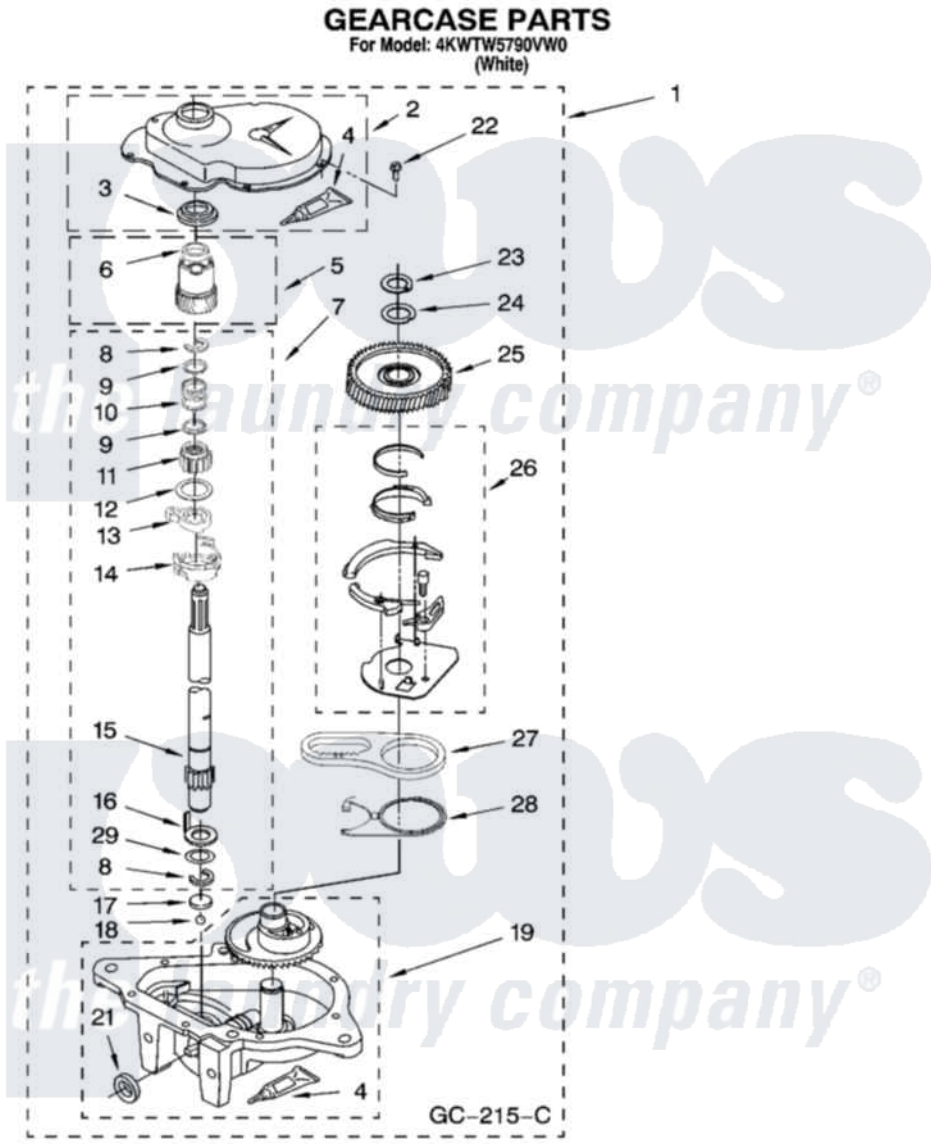

Whirlpool 4KWTW5790VW0 08 - GEARCASE PARTS, OPTIONAL PARTS (NOT INCLUDED)

12

W10239478

Whirlpool Residential Whirlpool 4KWTW5790VW0 Washer Parts Diagram 08 - GEARCASE PARTS, OPTIONAL PARTS (NOT INCLUDED)

Click on the part number to view part

Item	Original Part Number	Replaced By	Status	Part Description
1	3360630	3360629		Gearcase
2	285202			Cover, Gearcase
3	3349985			Seal, Gearcase Cover
4	285195			Sealer Sealer, Gasket
5	63320	285362		Gear and Pinion
6	356427			Seal, Spin Pinion
7	389387			Shaft, Agitator
8	90369		Not Available	Ring, Retaining (2)
9	62677			Retainer, Spring
10	62676			Spring, Agitator
11	63273	285509		Shaft, Agitator
12	62619			Washer, Agitator Gear
13	62580	285206		Cam-Agitator
14	62581	285206		Cam-Agitator
15	285509			Shaft, Agitator