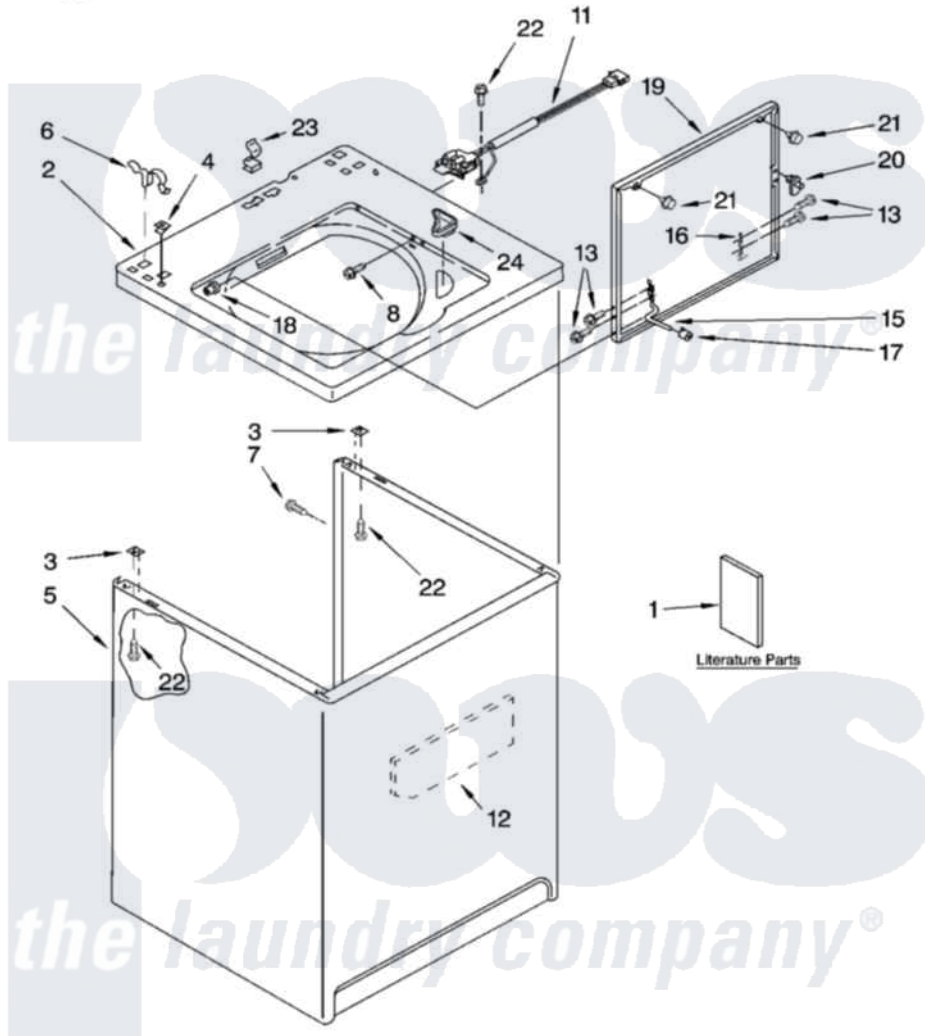

Whirlpool 4PGSC9455JQ3 01 - TOP AND CABINET PARTS

TOP AND CABINET PARTS

For Models: 4PGSC9455JQ3, 4PGSC9455JT3
(Designer White) (Biscuit)

AUTOMATIC
WASHER

3-06 Litho in U.S.A. (dtd)

1

Part No. 8181189

Whirlpool [Residential Whirlpool 4PGSC9455JQ3 Washer Parts](#) Parts Diagram 01 - TOP AND CABINET PARTS
Click on the part number to view part

Item	Original Part Number	Replaced By	Status	Part Description
1	8316568		Not Available	Installation Instructions Use & Care Guide
"	8315981		Not Available	English/Korean
"	3954823		Not Available	Arabic
"	3954735		Not Available	Wiring Diagram
2	8271378			Top
"	8271380			Top
3	62750			Spacer, Cabinet To Top (4)
4	357213			Nut, Push-In
5	63424			Cabinet
"	3954357			Cabinet
6	62780			Clip, Top And Cabinet And Rear Panel
7	3357011	308685		Side Trim)
8	3356311			Screw And Washer, Lid Switch Shield
11	3949237	3949247		Switch-Lid