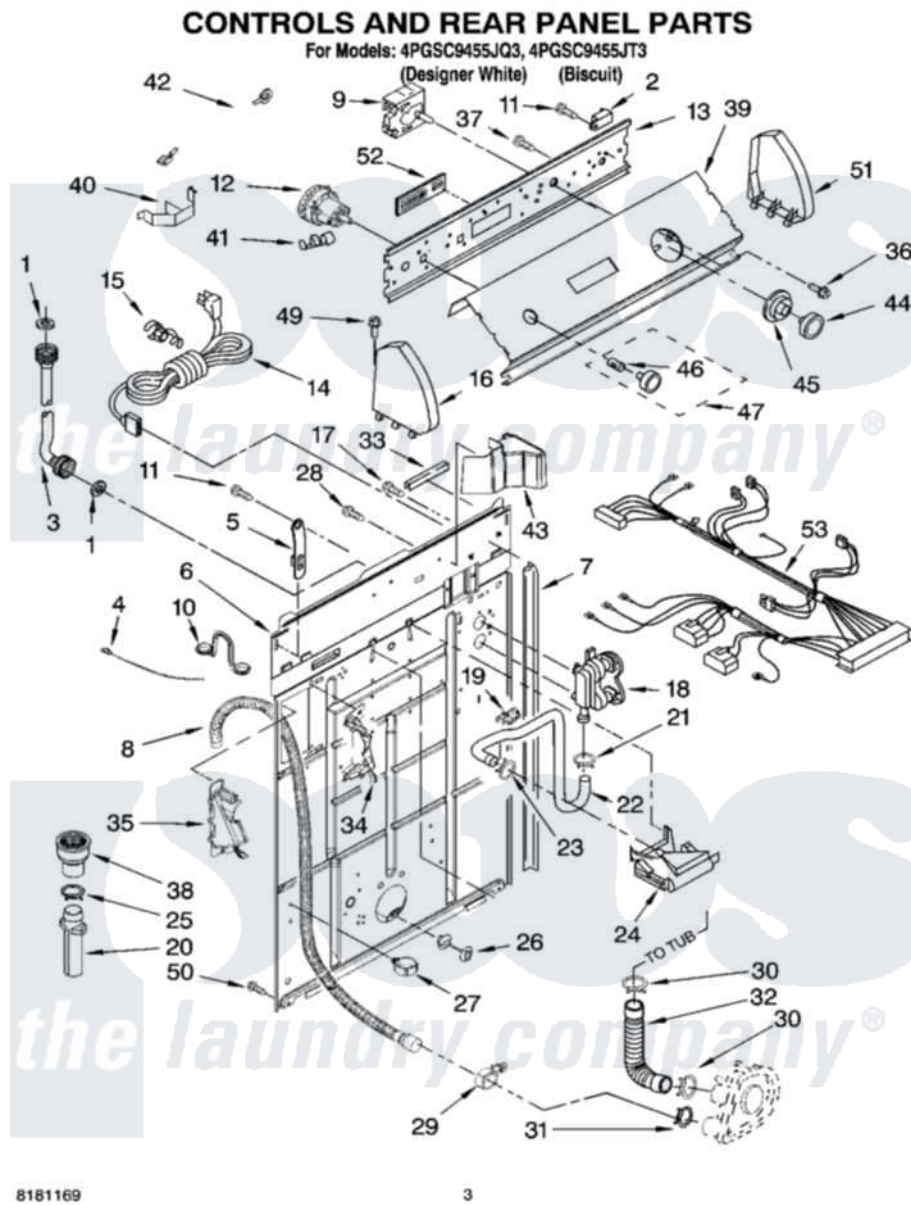

Whirlpool 4PGSC9455JQ3 02 - CONTROLS AND REAR PANEL PARTS

Whirlpool [Residential Whirlpool 4PGSC9455JQ3 Washer Parts](#) Parts Diagram 02 - CONTROLS AND REAR PANEL PARTS

[Click on the part number to view part](#)

Item	Original Part Number	Replaced By	Status	Part Description
1	3976300	16123		Washer Inlet-Hose Miscellaneous Parts Must be Ordered Separately.
2	3952439			Buzzer, Mini
3	8571377	89503		Hose-Inlet
"	8571378	89503		Hose-Inlet
4	3347868	W10339879		Tie, Cable
5	8568314			Strap, Console
6	8318015			Panel, Rear
7	62747			Pad, Rear Panel
8	8559373	W10096921		Drain Hose Assembly
9	3954733			Timer, Control
10	8577378			U-Bend, Drain Hose
11	90767			Screw, 8A X 3/8 HeX Washer Head Tapping
12	3366845	W10339326		Switch-WL
13	3950194			Bracket, Control