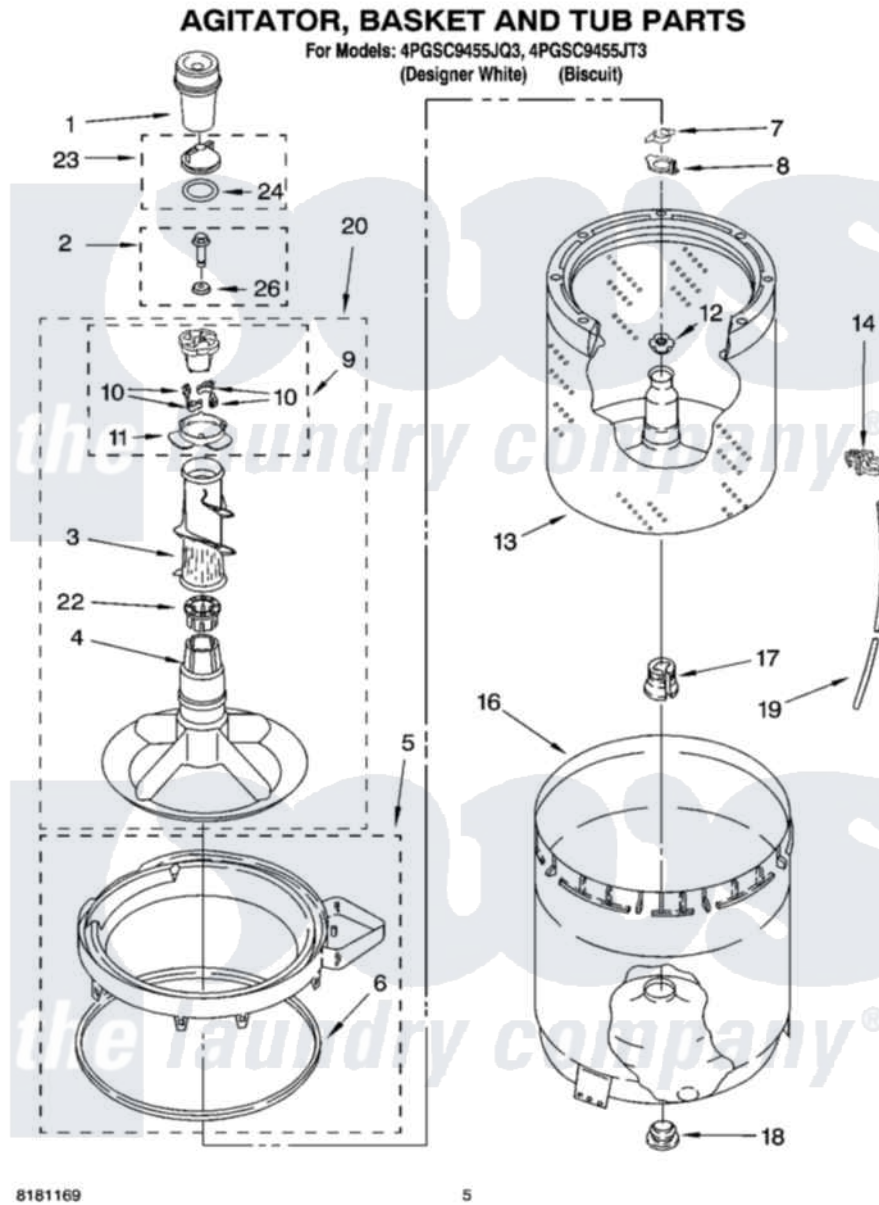

Whirlpool 4PGSC9455JQ3 03 - AGITATOR, BASKET AND TUB PARTS

8181169

5

Whirlpool Residential Whirlpool 4PGSC9455JQ3 Washer Parts Parts Diagram 03 - AGITATOR, BASKET AND TUB PARTS

[Click on the part number to view part](#)

Item	Original Part Number	Replaced By	Status	Part Description
1	63580			Dispenser, Fabric Softener
2	358237			Screw And Washer
3	3363003			Mover, Clothes
4	3951632			Agitator
5	8528150	W10445870		Ring-Tub
6	3976308			Gasket, Tub Ring
7	3354845			Clip, Agitator
8	8543666			Washer, Agitator
9	3951682	285809		Cam-Agitator
10	3366877	80040		Dog-Agitator
11	3952374			Bearing, Driven Cam
12	21366			Nut, Spanner
13	3951983	W10389328		Clothes Container, Assembly
14	2219077			Clip, Pressure Switch Hose
16	63849			Strain Relief, Power Cord
17	389140			Tub Block, Basket Drive

18	383727		Gasket, Centerpodt
19	3347780	353244	Hose, Pressure Switch
20	3951744		Agitator Assembly
22	3951608		Spacer, Thrust
23	3354733	W10074580	Cap, Barrier
24	3348855	W10072840	Fabric Softener
26	3949550		Washer