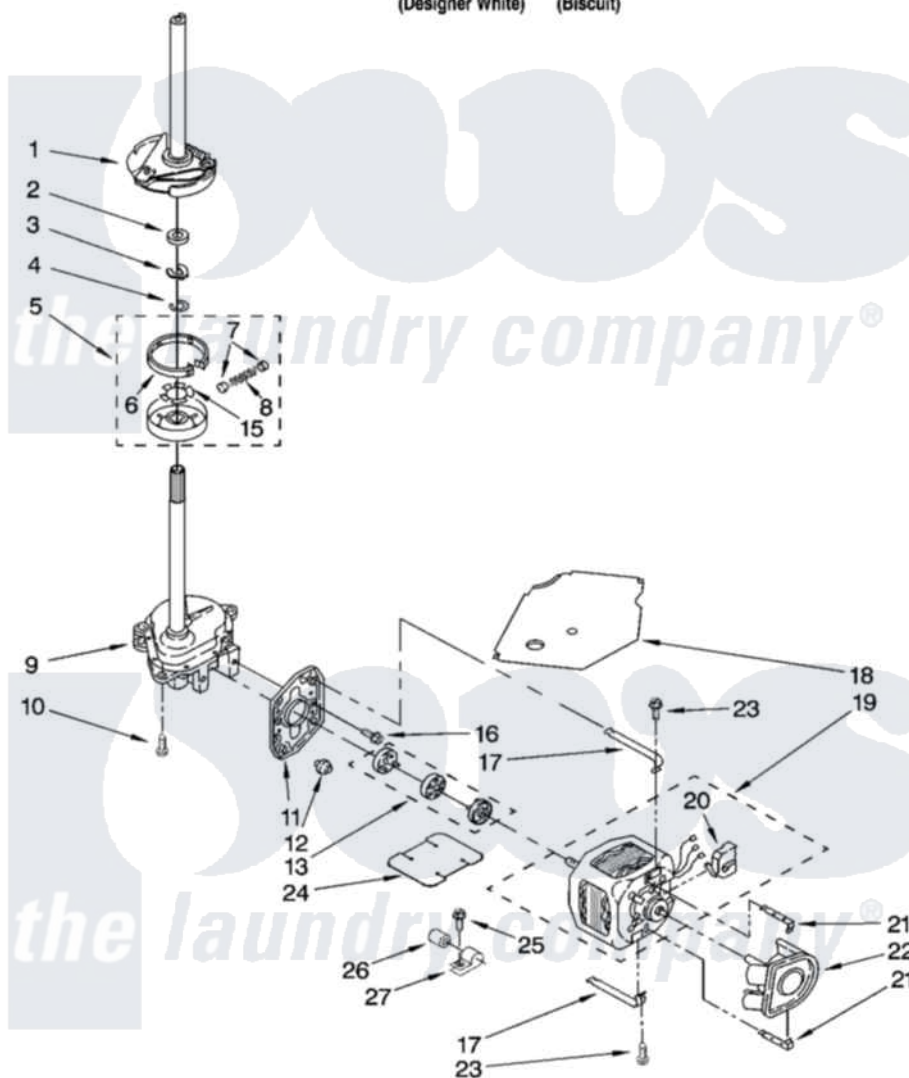

Whirlpool 4PGSC9455JQ3 04 - BRAKE, CLUTCH, GEARCASE, MOTOR AND PUMP PARTS

BRAKE, CLUTCH, GEARCASE, MOTOR AND PUMP PARTS

For Models: 4PGSC9455JQ3, 4PGSC9455JT3
(Designer White) (Biscuit)

8181169

7

Whirlpool [Residential Whirlpool 4PGSC9455JQ3 Washer Parts](#) Parts Diagram 04 - BRAKE, CLUTCH, GEARCASE, MOTOR AND PUMP PARTS
Click on the part number to view part

Item	Original Part Number	Replaced By	Status	Part Description
1	388952	285792		Basketdrive
2	63292			Washer, Spin Tube Thrust
3	62697	W10080230		Ring, Spin Tube Support
4	63283	285353		Ring
5	3951311	285785		Clutch
6	3951308	285790		Lining
7	62646			Cap, Clutch Spring
8	3946792			Spring And Damper Assembly
9	3360630	3360629		Gearcase
10	3357334	3400516		Screw Anti-Rattle
11	62611			Plate, Motor Mount To Gearcase
12	62691			Grommet, Motor
13	285753	285753A		Coupling
15	3355454			Clip, Main Drive

16	3400516		Screw Anti-Rattle
17	3349637	W10086010	Retainer, Motor
18	3362089		Shield, Tub To Motor
19	3353846		Motor, Main Drive
20	8529896		Switch, Main Drive Motor
21	8546127		Retainer, Pump
22	3363394		Pump
23	3387485	273556	Screw, 10-16 X 5/8
24	3946532		Shield, Motor
25	62863	3390631	Screw, 10-16 X 3/8
26	8572717		Capacitor, Motor Start
27	357030		Clamp, Capacitor