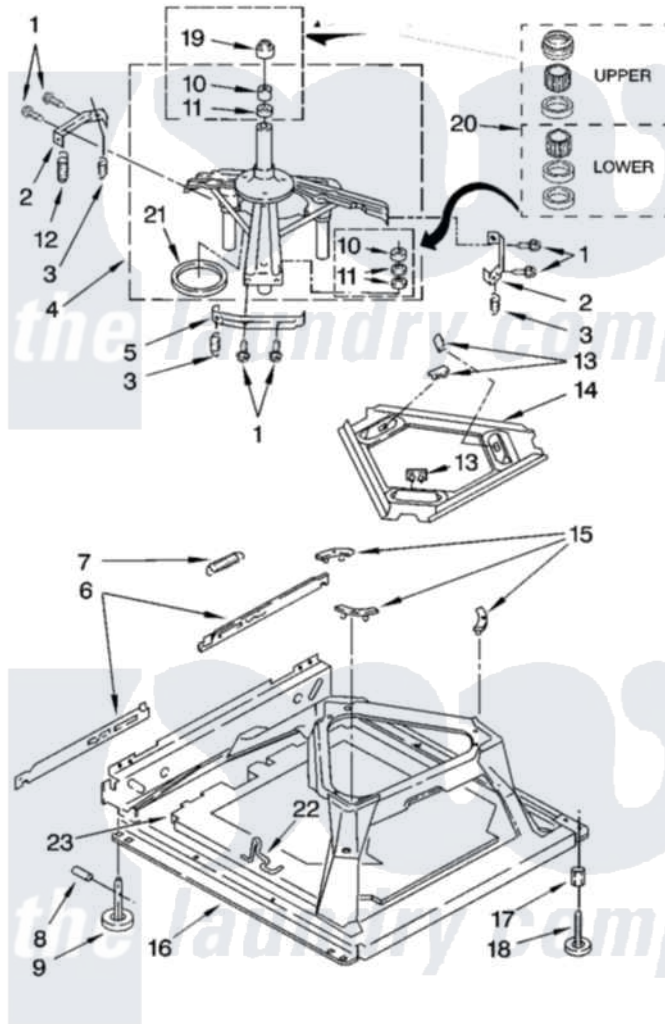

Whirlpool 4PGSC9455JQ3 05 - MACHINE BASE PARTS

MACHINE BASE PARTS

For Models: 4PGSC9455JQ3, 4PGSC9455JT3
(Designer White) (Biscuit)

8

8181169

Whirlpool [Residential Whirlpool 4PGSC9455JQ3 Washer Parts](#) Parts Diagram 05 - MACHINE BASE PARTS
Click on the part number to view part

Item	Original Part Number	Replaced By	Status	Part Description
1	3400076			Screw, Bracket Mounting
2	64067			Bracket, Spring Outer
3	63907			Spring, Suspension
4	8575214	280184		Support
5	64065			Bracket, Spring Outer
6	63466			Link, Leveling Mechanism
7	62597	8316845		Spring
8	62837			Pin, Knurled
9	62596	285244		Feet-Leveling
10	8546455			Bearing, Centerpost
11	357409	359449		Seal, Agitator Shaft
12	388492	W10250667		Spring, Counterweight
13	62568	285219		Pad
14	3946509			Plate, Suspension
15	3363660	285744		Pad
16	3946512	285771		Base

17	3359452		Nut, Lock
18	389102	W10001130	Foot, Leveling
19	8577376		Seal, Centerpost
20	285203		Centerpost Bearing Kit
21	63134		Ring, Sound Deadening
22	63806	W10145155	Retainer, Suspension Spring
23	3361812		Absorber, Sound