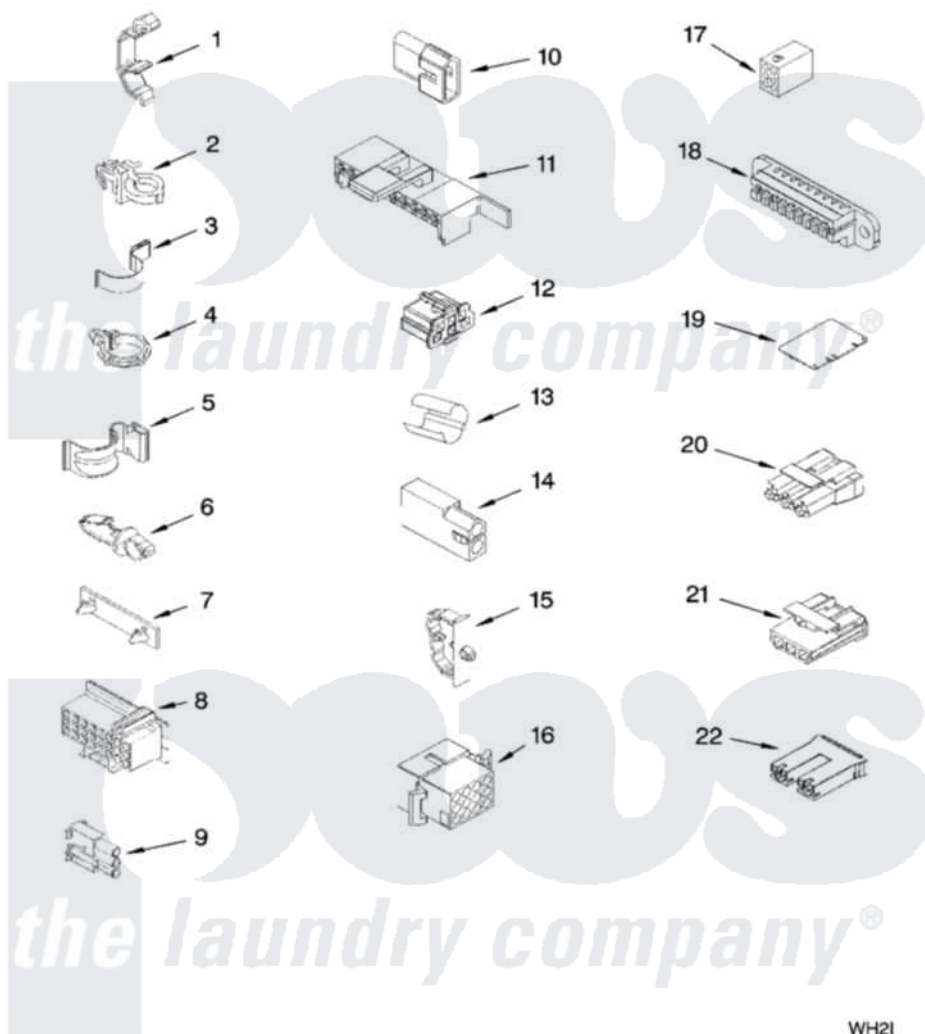

Whirlpool 4PGSC9455JQ3 06 - WIRING HARNESS PARTS

WIRING HARNESS PARTS

For Models: 4PGSC9455JQ3, 4PGSC9455JT3
(Designer White) (Biscuit)

8181169

9

WH2I

Whirlpool [Residential Whirlpool 4PGSC9455JQ3 Washer Parts](#) Parts Diagram 06 - WIRING HARNESS PARTS
Click on the part number to view part

Item	Original Part Number	Replaced By	Status	Part Description
1	3349557			Retainer, Harness
2	388498		Not Available	Clip, Harness
3	3347812	8528351		Clip
4	3352501	8559320		Restraint, Hose
5	90016			Clip, Pressure Switch Hose
6	3390496	8281256		Clip, Harness
7	389379			Retainer, Side To Feature Panel
8	3948614			Disconnect Block
"	352089			Timer, Block Disconnect
9	62889			Receptacle, Terminal
10	353424			Plug, Terminal
11	62505			Block, Disconnect
12	3347243			Block, Disconnect
13	63523			Harness, Protector
14	717252			Receptacle, Terminal
15	3352944			Clip, Harness

16	3390423		Not Available	Block, Disconnect (12-Way) (Timer) (Use Term. 94613)
17	3347730		Not Available	Receptacle, (6-Way) (Use Term. 94613)
18	3349494			Connector, Etc
19	3407125	3955728		Control, Etc
20	3948617	2172937		Connector
21	3360056			Connector
22	3354925			Block, Connector
"	3354926			Block, Connector