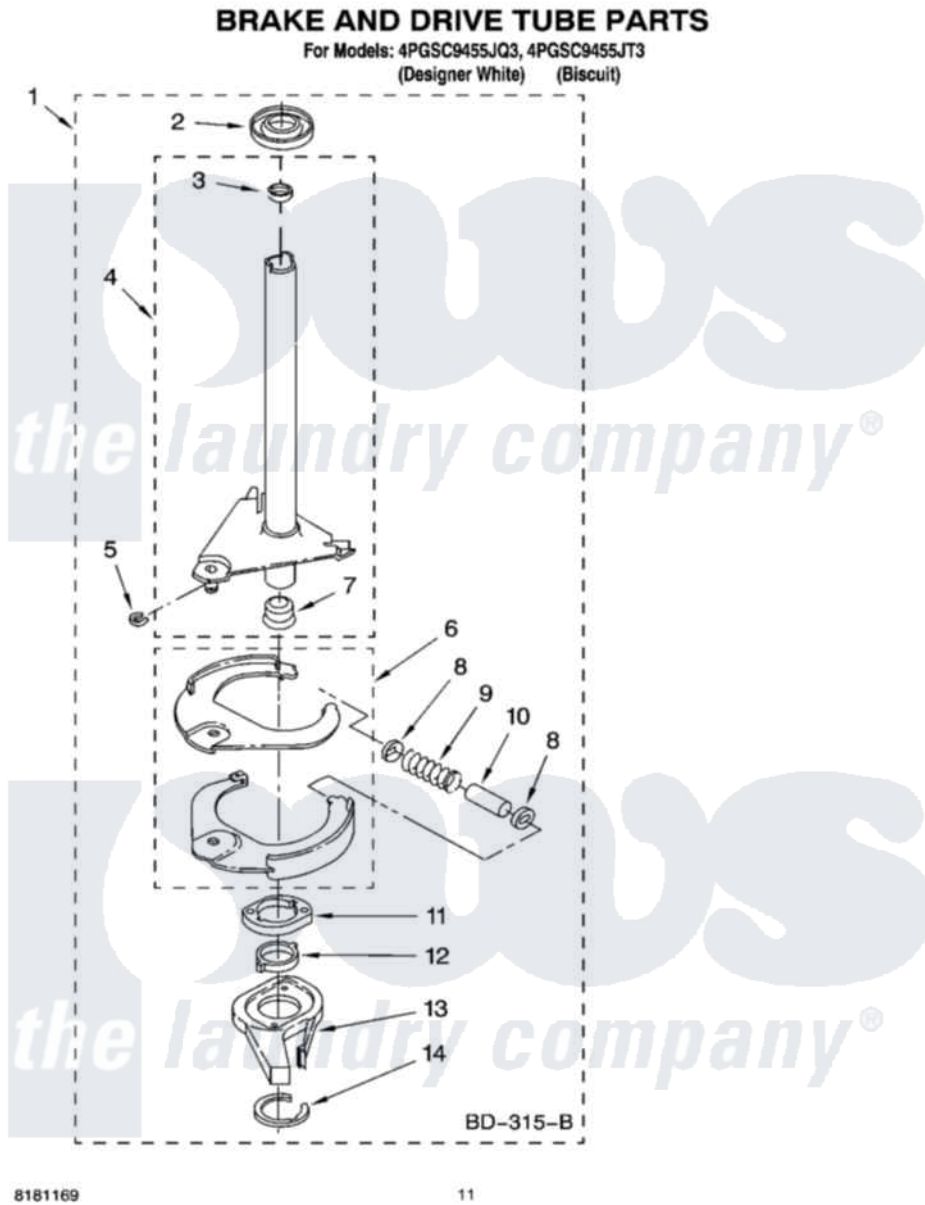

Whirlpool 4PGSC9455JQ3 07 - BRAKE AND DRIVE TUBE PARTS

8181169

11

Whirlpool Residential Whirlpool 4PGSC9455JQ3 Washer Parts Parts Diagram 07 - BRAKE AND DRIVE TUBE PARTS
 Click on the part number to view part

Item	Original Part Number	Replaced By	Status	Part Description
1	388952	285792		Basketdrive
2	62658			Ring, Thrust
3	356427			Seal, Spin Pinion
4	64027	64208		Tube-Spin
5	64035	W10083190		Ring, Retaining
6	64232	285438		Shoe-Brake
7	62703	8546462		"T" Bearing, Spin Tube
8	3353956	285658		Sleeve
9	387806		Not Available	Spring, Brake
10	3355360	285658		Sleeve
11	661516	8546461		Cam, Brake Release
12	63022			Sleeve, Cam
13	64194	285790		Lining
14	90368	W10083200		Ring, Retaining
"	BLANK		Not Available	Following Parts Not Illustrated
"	285208			Lubricant