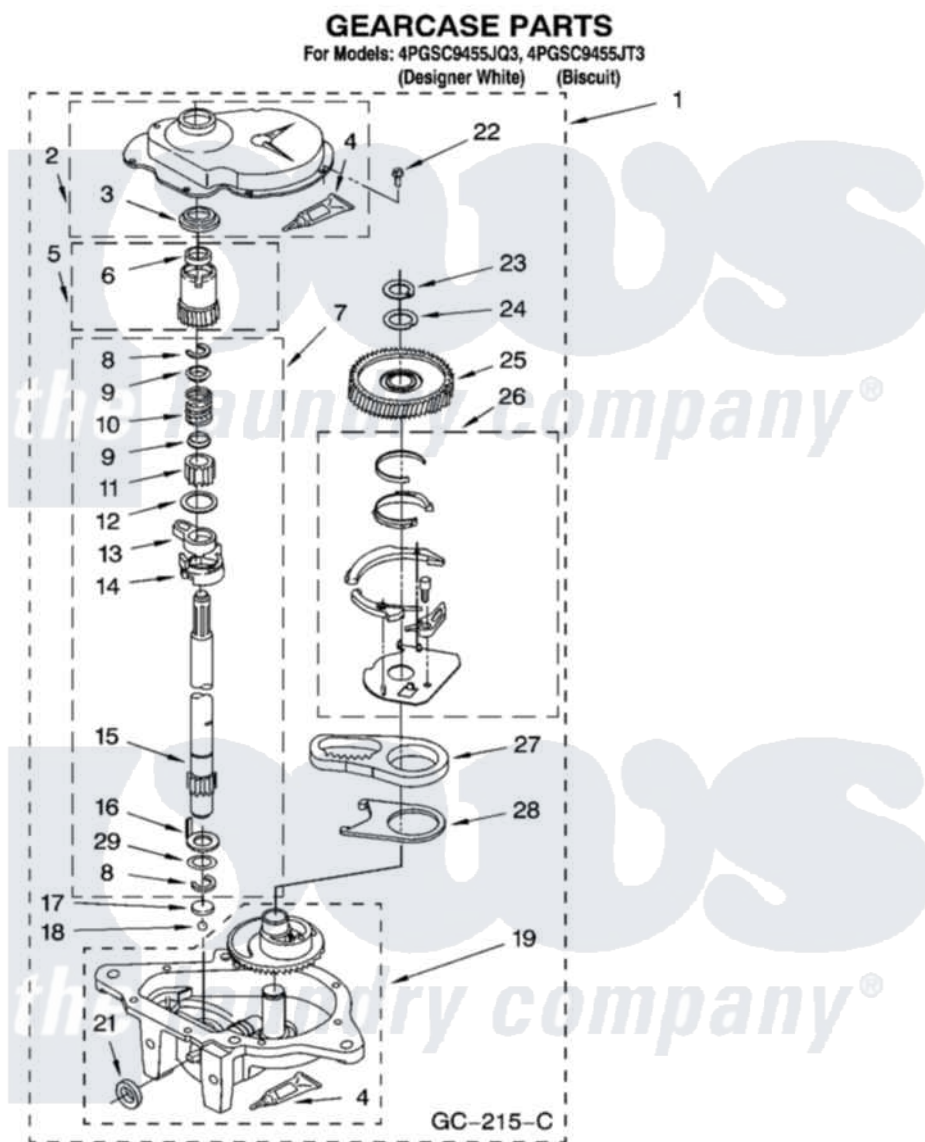

**Whirlpool 4PGSC9455JQ3 08 - GEARCASE PARTS, OPTIONAL PARTS  
(NOT INCLUDED)**

12

8181169

Whirlpool [Residential Whirlpool 4PGSC9455JQ3 Washer Parts](#) Parts Diagram 08 - GEARCASE PARTS, OPTIONAL PARTS (NOT INCLUDED)

[Click on the part number to view part](#)

Item	Original Part Number	Replaced By	Status	Part Description
1	3360630	<a href="#">3360629</a>		Gearcase
2	<a href="#">285202</a>			Cover, Gearcase
3	<a href="#">3349985</a>			Seal, Gearcase Cover
4	<a href="#">285195</a>			Sealer Sealer, Gasket
5	63320	<a href="#">285362</a>		Gear and Pinion
6	<a href="#">356427</a>			Seal, Spin Pinion
7	<a href="#">389387</a>			Shaft, Agitator
8	90369		Not Available	Ring, Retaining (2)
9	<a href="#">62677</a>			Retainer, Spring
10	<a href="#">62676</a>			Spring, Agitator
11	63273	<a href="#">285509</a>		Shaft, Agitator
12	<a href="#">62619</a>			Washer, Agitator Gear
13	62580	<a href="#">285206</a>		Cam-Agitator
14	62581	<a href="#">285206</a>		Cam-Agitator
15	<a href="#">285509</a>			Shaft, Agitator